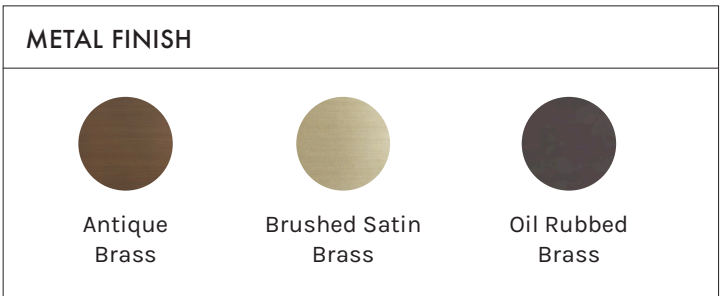

EMIL PENDANT

DESCRIPTION

The Emil Pendant’s handcrafted brass frame is custom fitted to support its singular glass globe. The pendant hangs on hand forged brass chain.

SPECIFICATIONS

Materials: Brass, Glass (All metal finishes are lacquered)

List price includes 36" overall drop. Additional charges apply for drops over 36".

Dimming compatible.

This item is made-to-order with a 12-14 week production lead time prior to shipping.

CERTIFICATIONS

cUL, UL Certified.

CE certification available upon request.

Dry location rated.

PRODUCT CARE

Please care for the brass pieces with a soft cloth. Avoid using any abrasive cleaners or products. Natural patina process is quickened by touch and exposure.

Gloves are recommended for installation.

LAMPING

We suggest the use of LED bulbs under 40 Watts. In order to reduce the consumption of electricity and to ensure the lifetime guarantee of our products. Incandescent bulbs emit heat that can cause damage to the luminaire overtime.

Large: 1 x E12 lamp base. 120VAC
Extra Large: 1 x E26 lamp base. 120VAC

Ships with complimentary Tala Pluto LED bulb with the Large Emil and Tala Globe LED bulb with the Extra Large Emil.