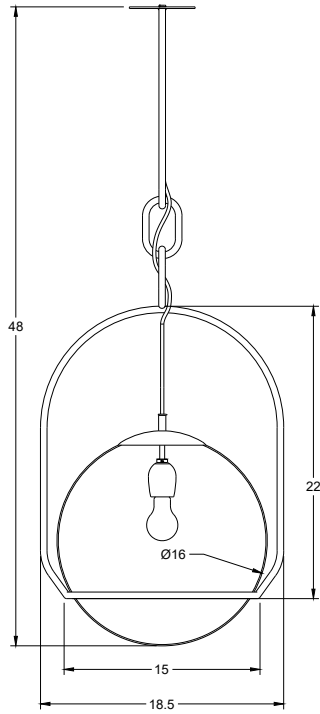

# EMIL PENDANT

**DESCRIPTION**

The Emil Pendant’s handcrafted brass frame is custom fitted to support its singular glass globe. The pendant hangs on hand forged brass chain.

**SPECIFICATIONS**

Materials: Brass, Glass (All metal finishes are lacquered)

Large: 1 x E12 lamp base. 120VAC  
 Extra Large: 1 x E26 lamp base. 120VAC

Ships with complimentary Tala Pluto LED bulb with the Large Emil and Tala Globe LED bulb with the Extra Large Emil.

Finish samples available upon request.

LARGE EMIL PENDANT- FRONT	DIMENSIONS
	<p>Overall Dimensions:</p> <ul style="list-style-type: none"> <li>- 11.375" W x 9" D x 36" H</li> <li>- Globe: 10"</li> <li>- Canopy: 5" Dia</li> <li>- Weight: 7 lbs</li> </ul>

LARGE EMIL PENDANT - TOP	

EXTRA LARGE EMIL PENDANT- FRONT

DIMENSIONS

- Overall Dimensions:
- 18.5" W x 15" D x 48" H
  - Globe: 16"
  - Canopy: 5" Dia
  - Weight: 15 lbs

EXTRA LARGE EMIL PENDANT- TOP