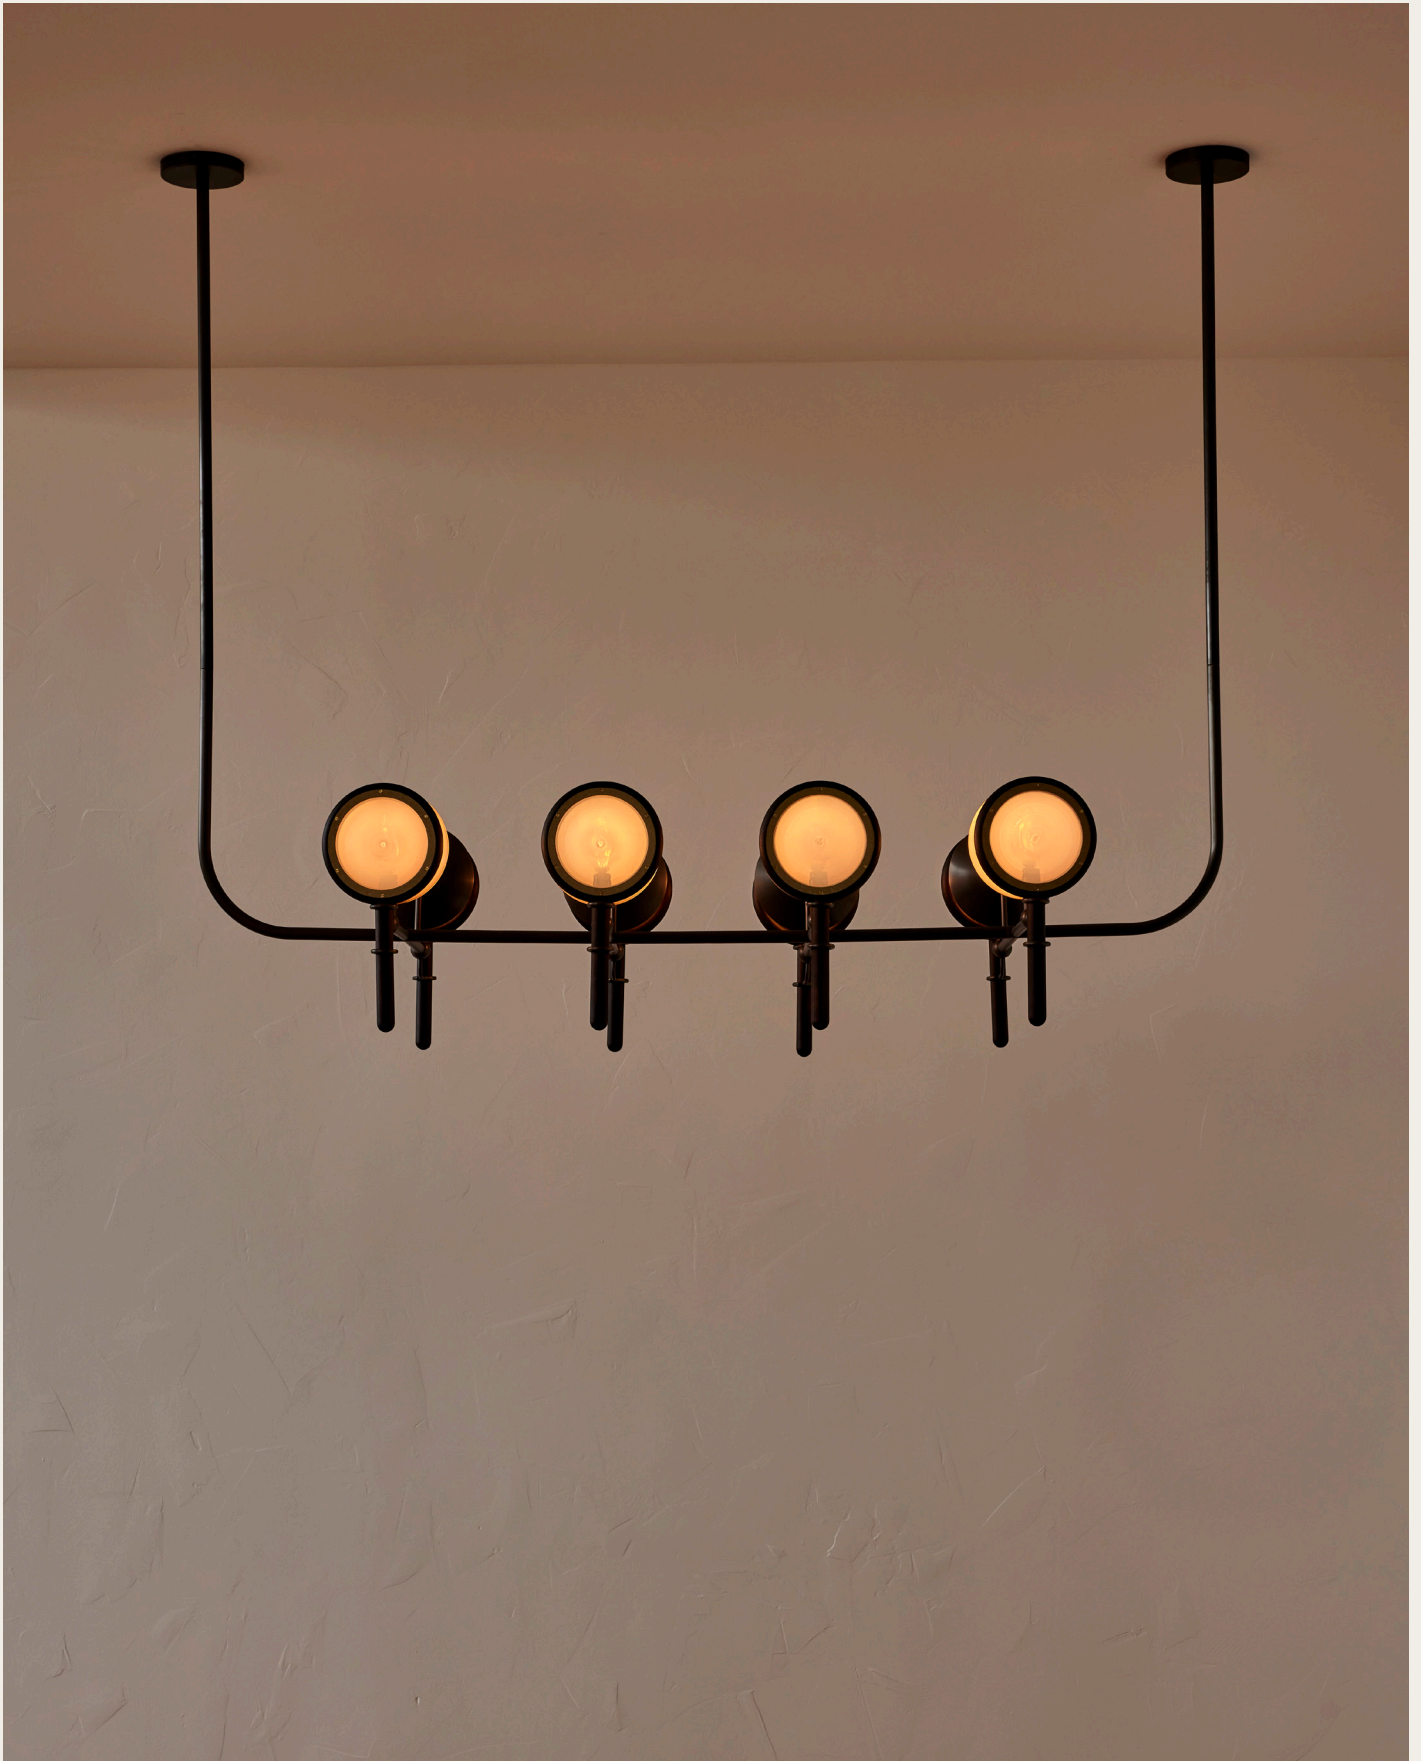

ALICE CHANDELIER

RTO LIGHTING

SPEC SHEET