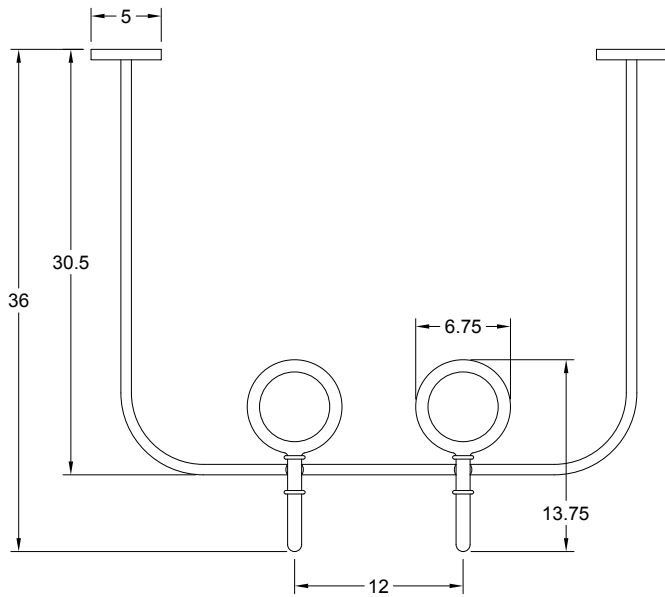

Gloves are recommended for installation.

**LENS HOLDER FINISH**

Natural Ash

Dark Wash Ash

**ALICE CHANDELIER FOUR ARM - SIDE**

**DIMENSIONS**

Overall Dimensions:

- 41" W X 26.5" D X 36" H
- Canopy: 5" Dia
- Lens Holder: 13.75" H X 6.75" W
- 4 Sockets

**ALICE CHANDELIER FOUR ARM - BOTTOM**

ALICE CHANDELIER FOUR ARM - EXTENDED DROP	DIMENSIONS
	<p>Overall Dimensions:</p> <ul style="list-style-type: none"><li>- 41" W X 26.5" D X 48" H</li><li>- Extended Drop Pole: 12" H</li></ul>

**ALICE CHANDELIER SIX ARM - SIDE**

**DIMENSIONS**

Overall Dimensions:

- 53" W X 26.5" D X 36" H
- Canopy: 5" Dia
- Lens Holder: 13.75" H X 6.75" W
- 6 Sockets

**ALICE CHANDELIER SIX ARM - BOTTOM**

ALICE CHANDELIER SIX ARM - EXTENDED DROP	DIMENSIONS
	<p>Overall Dimensions:</p> <ul style="list-style-type: none"><li>- 53" W X 26.5" D X 48" H</li><li>- Extended Drop Pole: 12" H</li></ul>

ALICE CHANDELIER EIGHT ARM - SIDE	DIMENSIONS
	<p>Overall Dimensions:</p> <ul style="list-style-type: none"> <li>- 65" W X 26.13" D X 36" H</li> <li>- Canopy: 5" Dia</li> <li>- Lens Holder: 13.75" H X 6.75" W</li> <li>- 8 Sockets</li> </ul>