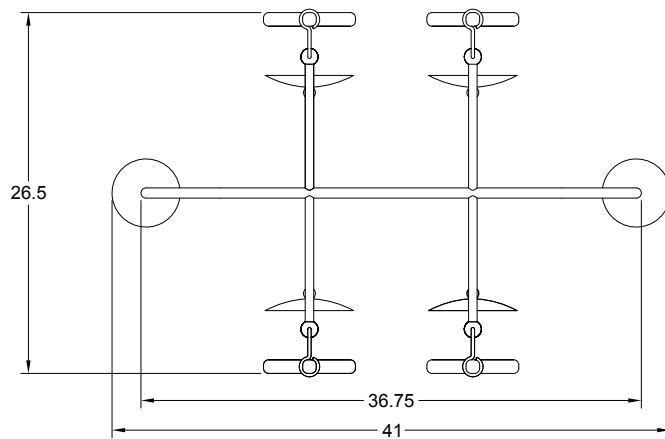

Gloves are recommended for installation.

**LENS HOLDER FINISH**

Natural Ash

Dark Wash Ash

**ALICE CHANDELIER FOUR ARM - SIDE**

**DIMENSIONS**

Overall Dimensions:

- 41" W X 26.5" D X 36" H
- Canopy: 5" Dia
- Lens Holder: 13.75" H X 6.75" W
- 4 Sockets

**ALICE CHANDELIER FOUR ARM - BOTTOM**

ALICE CHANDELIER FOUR ARM - EXTENDED DROP	DIMENSIONS
	<p>Overall Dimensions:</p> <ul style="list-style-type: none"><li>- 41" W X 26.5" D X 48" H</li><li>- Extended Drop Pole: 12" H</li></ul>

**ALICE CHANDELIER SIX ARM - SIDE**

**DIMENSIONS**

Overall Dimensions:

- 53" W X 26.5" D X 36" H
- Canopy: 5" Dia
- Lens Holder: 13.75" H X 6.75" W
- 6 Sockets

**ALICE CHANDELIER SIX ARM - BOTTOM**

ALICE CHANDELIER SIX ARM - EXTENDED DROP	DIMENSIONS
	<p>Overall Dimensions:</p> <ul style="list-style-type: none"><li>- 53" W X 26.5" D X 48" H</li><li>- Extended Drop Pole: 12" H</li></ul>

ALICE CHANDELIER EIGHT ARM - SIDE	DIMENSIONS
	<p>Overall Dimensions:</p> <ul style="list-style-type: none"> <li>- 65" W X 26.13" D X 36" H</li> <li>- Canopy: 5" Dia</li> <li>- Lens Holder: 13.75" H X 6.75" W</li> <li>- 8 Sockets</li> </ul>