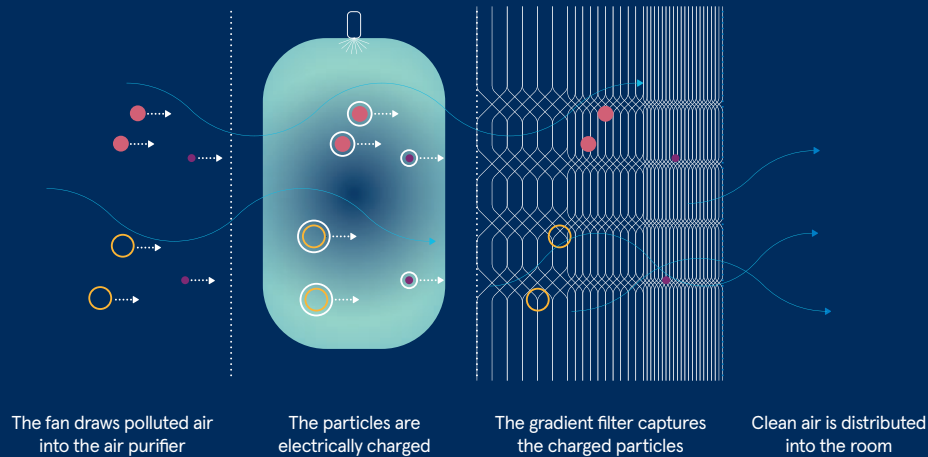

Blueair HEPASilent Technology

Efficient air purification while making no more sound than a whisper

Best-in-class filtration for every need

The patented HEPASilent™ technology is a revolutionary innovation that combines electrostatic and mechanical filtration to clean the air of 99.97 % of airborne particles as small as 0.1 micron in size.

- Highly efficient particle filtration can be combined with activated carbon filtration media to remove gaseous pollutants
- Saves energy with super low energy consumption
- Less dense filter media, which means lower noise levels

Particle Filter

Designed for maximum removal of airborne particles. It's the perfect choice for removing pollutants like pollen, dust, pet dander and other particles as small as 0.1 micron in size.

SmokeStop™ filter

Particle filter with activated carbon to use in rooms where you need to remove heavy gaseous pollutants like tobacco smoke or volatile organic compounds (VOCs).

Performance & specifications

Blueair Classic Particle Filter

Filter media	Non-woven gradient PET/PP blend fibers^F
Number of filters	
Classic 280i/480i	1
Classic 580i/680i	3
Filter Frame Material	Paper
Filter Recycling	Plastic
Dimensions (H x W x D)	
Classic 280i	454 x 365 x 45 mm (14 x 18 x 1.8 in.)
Classic 480i	521 x 250 x 95 mm (21 x 10 x 3.8 in.)
Classic 580i/680i	330 x 235 x 69 mm (13 x 9 x 2.8 in.)
Surface Area per Filter	
Classic 280i	2.9 m² (31.2 sq. ft.)
Classic 480i	4.25 m² (45.7 sq. ft.)
Classic 580i/680i	4.59 m² (49.4 sq. ft.)
Particle filters remove	

Blueair Classic SmokeStop Filter

Filter media	Non-woven gradient PET/PP blend fibers and activated carbon pellets
Number of filters	
Classic 280i/480i	1
Classic 580i/680i	3
Filter Frame Material	Paper
Filter Recycling	Plastic
Envelope	Honeycomb with a carbon sheet cover
Dimensions (H x W x D)	
Classic 280i	454 x 365 x 45 mm (14 x 18 x 1.8 in.)
Classic 480i	521 x 250 x 95 mm (21 x 10 x 3.8 in.)
Classic 580i/680i	330 x 235 x 69 mm (13 x 9 x 2.8 in.)
Surface Area per Filter	
Classic 280i	2.9 m² (31.2 sq. ft.)
Classic 480i	4.25 m² (45.7 sq. ft.)
Classic 580i/680i	4.59 m² (49.4 sq. ft.)
SmokeStop filters remove