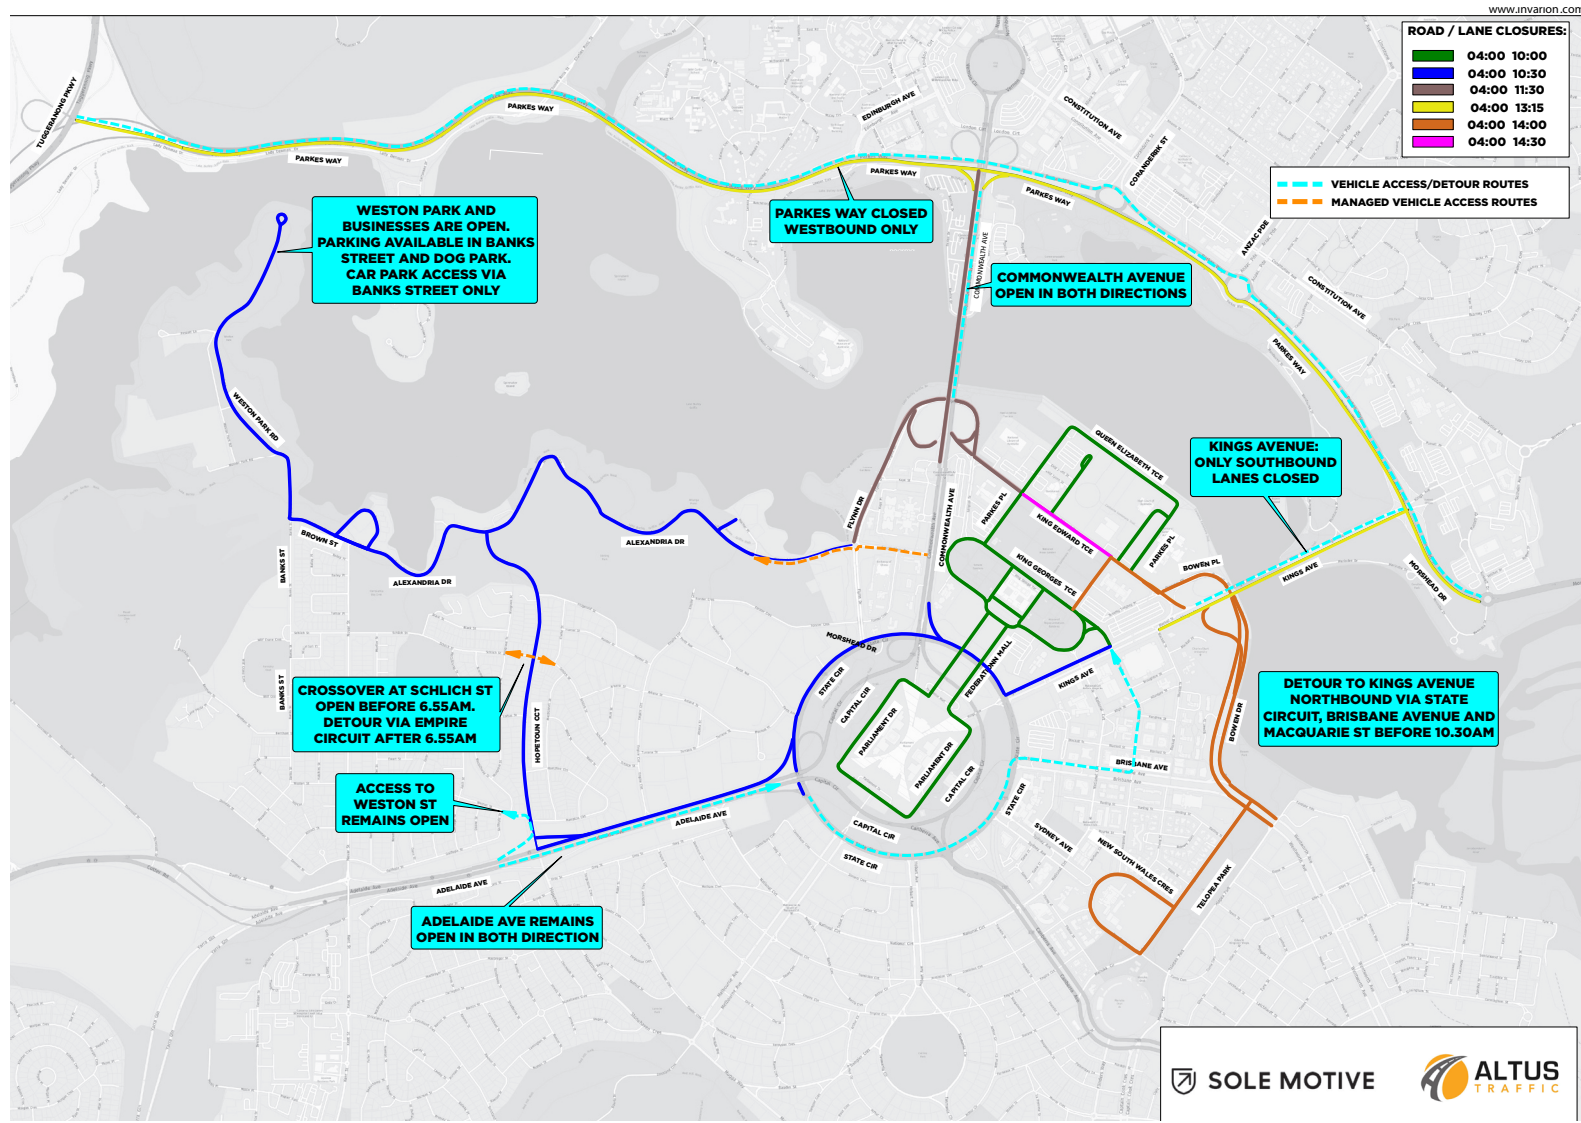

## IMPORTANT INFORMATION TEMPORARY ROAD CLOSURES

The Canberra Times Marathon Festival will take place on Sunday 7th of April 2024. This year all five distances Marathon, Half Marathon, 10km, 5.4km and 2km Kids events are being held on Sunday 7th April. Sole Motive will be aiming to reduce the overall impact to business operations and residents along the course as much as possible. Information relating to event operations and road closures can be found below:

### SUNDAY ROAD CLOSURES – NOTICE AND TIMES

The implementation of road closures will commence from 3:00am to ensure the course is safe for the race start. Roads will be reopened at the earliest opportunity once participants and staff have safely cleared the roads on the course.

The detailed map provides information on road closures across the city, including Telopea Park and Yarralumla. Traffic Management arrangements will be put in place where possible to ensure residents and businesses can access their properties.

--- VEHICLE ACCESS/DETOUR ROUTES  
--- MANAGED VEHICLE ACCESS ROUTES

**PLEASE NOTE** all roads will be opened as soon as safe to do so after the last runner and when roads are clear of infrastructure. Weston Park and Businesses are open. Parking available in Banks Street and Dog Park. Car park - access via Bank street only.