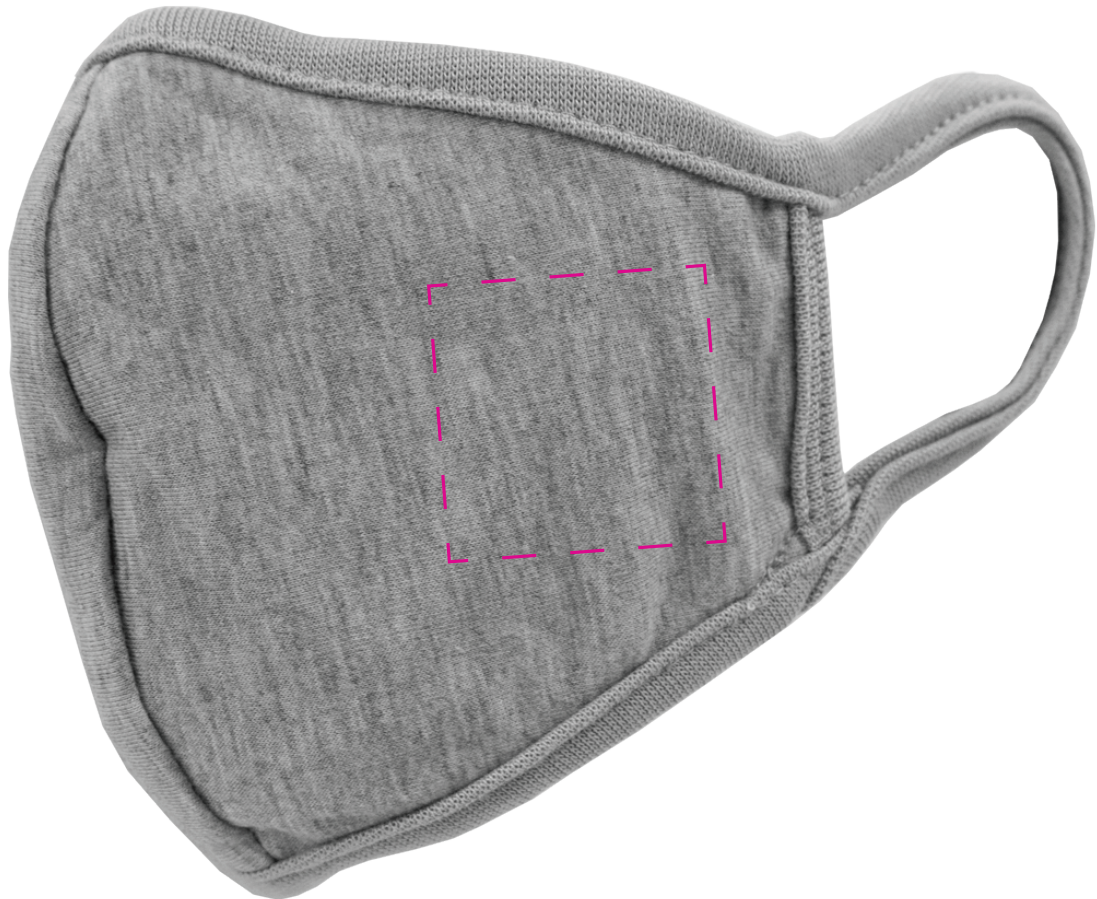

ARTWORK-Screen Print

PRINT METHOD: Screen Print

IMPRINT COLOR:

 PMS

ITEM COLOR:

DECORATION LOCATION: Left Side

ARTWORK SIZE: 1.75"W x 1.75"H

PREVIEW ILLUSTRATION

FOR APPROXIMATE POSITIONING OF ARTWORK ONLY - ARTWORK SCALING MAY NOT BE EXACT.
PLEASE NOTE THE DISPLAY OF COLORS ON A MONITOR CAN VARY DRAMATICALLY.
FOR PANTONE COLORS, REFER TO A PANTONE FORMULA GUIDE FOR ACCURATE COLOR MATCHING.