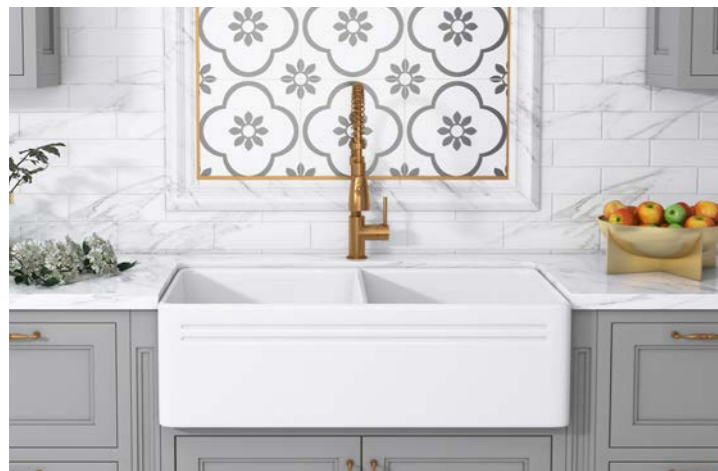

261033-KDS
 Size: H10" X W33" X D18"
 Color: White

Farmhouse Sinks

FARMHOUSE SERIES
 ANCONA / CALABRIA / CREMONA / TRENTO /
 TRIESTE / TREVISO / KOSULA

WHITE

FARMHOUSE

Its practical hinged-door design allows for minimal hardware, creating a bright, air look for your shower and maximizing the illusion of space.