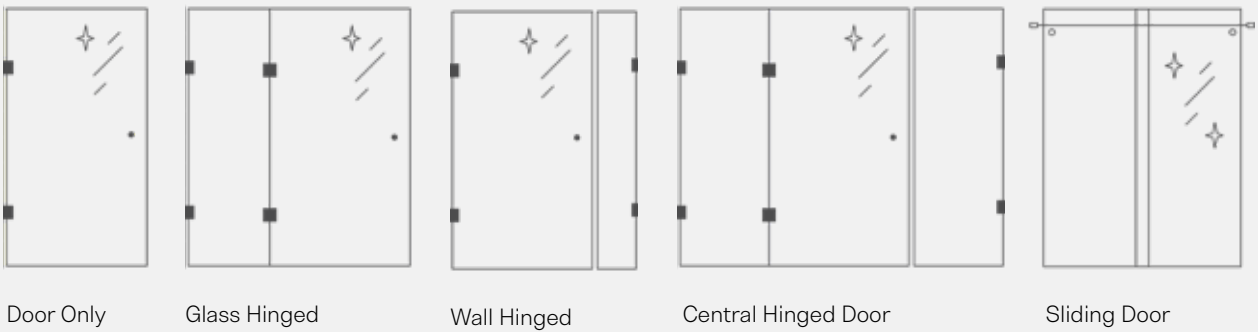

<input type="text"/> MM	-	<input type="text"/> MM	=	<input type="text"/> MM
MAX		MIN		PLUMB RANGE

IF YOUR RANGE IS 3MM OR LESS

Your walls are plumb / close to plumb.

In Step 4, use Shower Clips OR U-Channel all fixing.

IF YOUR RANGE IS BETWEEN 3-10MM

Your walls are out of plumb.

In Step 4, for a neat finish, use U-Channel wall fixing.

IF YOUR RANGE IS GREATER THAN 10MM

Your walls are very out of plumb.

Consult with your builder.

02

Select your Shower using our Shower Size Guide.

Available Wall-to-Wall models

Opening Width Coverage by Model

SEE THE SHOWER SIZE GUIDE FOR EACH MODEL IN THE FOLLOWING PAGES

Shower Size Guide

Wall to Wall - Wall Hinged Door Only