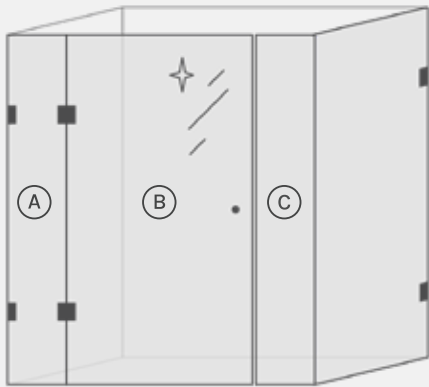

Shower Size Guide

Corner Shower Screen - Central Hinged Door

Widths from 1055 - 2501mm

Return from 763 - 1521mm

Door Knob or Finger Pull Access

Select your width

If your width is available in multiple options, look at the product sku column and select the sku where the number is closest to your width.

ROUNDED WIDTH (MM)	FINISHED WIDTH RANGE (MM)		PANEL WIDTHS (MM)			TOTAL SPACING RANGE (MM)		PRODUCT SKU	
	SHOWER CLIPS	U-CHANNEL	HINGE PANEL (A)	DOOR PANEL (B)	FIXED PANEL (C)	SHOWER CLIPS	U-CHANNEL	DOOR KNOB	FINGER PULL
1055	1055 to 1065	1055 to 1070	159	600	289	7 - 17	7 - 22	90GHF-1055-DK	90GHF-1055-HO
1105	1105 to 1115	1105 to 1120	159	650	289	7 - 17	7 - 22	90GHF-1105-DK	90GHF-1105-HO
1150	1150 to 1160	1150 to 1165	229	625	289	7 - 17	7 - 22	90GHF-1150-DK	90GHF-1150-HO
1200	1200 to 1210	1200 to 1215	279	625	289	7 - 17	7 - 22	90GHF-1200-DK	90GHF-1200-HO
1250	1250 to 1260	1250 to 1265	279	675	289	7 - 17	7 - 22	90GHF-1250-DK	90GHF-1250-HO
1300	1300 to 1310	1300 to 1315	329	625	339	7 - 17	7 - 22	90GHF-1300-DK	90GHF-1300-HO
1350	1350 to 1360	1350 to 1365	329	675	339	7 - 17	7 - 22	90GHF-1350-DK	90GHF-1350-HO
1400	1400 to 1410	1400 to 1415	379	625	389	7 - 17	7 - 22	90GHF-1400-DK	90GHF-1400-HO
1450	1450 to 1460	1450 to 1465	379	675	389	7 - 17	7 - 22	90GHF-1450-DK	90GHF-1450-HO
1500	1500 to 1510	1500 to 1515	429	675	389	7 - 17	7 - 22	90GHF-1500-DK	90GHF-1500-HO
1550	1550 to 1560	1550 to 1565	579	625	339	7 - 17	7 - 22	90GHF-1550-DK	90GHF-1550-HO
1600	1600 to 1610	1600 to 1615	579	625	389	7 - 17	7 - 22	90GHF-1600-DK	90GHF-1600-HO
1650	1650 to 1660	1650 to 1665	579	675	389	7 - 17	7 - 22	90GHF-1650-DK	90GHF-1650-HO
1700	1700 to 1710	1700 to 1715	679	625	389	7 - 17	7 - 22	90GHF-1700-DK	90GHF-1700-HO
1750	1750 to 1760	1750 to 1765	679	675	389	7 - 17	7 - 22	90GHF-1750-DK	90GHF-1750-HO
1800	1796 to 1806	1796 to 1811	389	700	700	7 - 17	7 - 22	90GHF-1800-DK	90GHF-1800-HO
1850	1846 to 1856	1846 to 1861	389	700	750	7 - 17	7 - 22	90GHF-1850-DK	90GHF-1850-HO
1895	1891 to 1901	1891 to 1906	559	625	700	7 - 17	7 - 22	90GHF-1895-DK	90GHF-1895-HO
1945	1941 to 1951	1941 to 1956	559	675	700	7 - 17	7 - 22	90GHF-1945-DK	90GHF-1945-HO
2000	1996 to 2006	1996 to 2011	559	650	780	7 - 17	7 - 22	90GHF-2000-DK	90GHF-2000-HO
2050	2046 to 2056	2046 to 2061	559	700	780	7 - 17	7 - 22	90GHF-2050-DK	90GHF-2050-HO