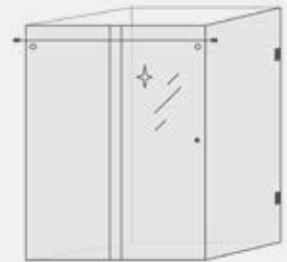

IF YOUR RANGE FOR WALL A OR B IS GREATER THAN 10MM

Your walls are very out of plumb.

Consult with your builder.

02

Select your shower using our Shower Size Guide.

Available Wall-to-Wall models

Glass Hinged

Wall Hinged

Central Hinged

Sliding Door

Opening Width Coverage by Model

Return Panel Sizes

See Shower Size Guide by model for finished return depth from 753 - 1521mm.

SEE THE SHOWER SIZE GUIDE FOR EACH MODEL IN THE FOLLOWING PAGES