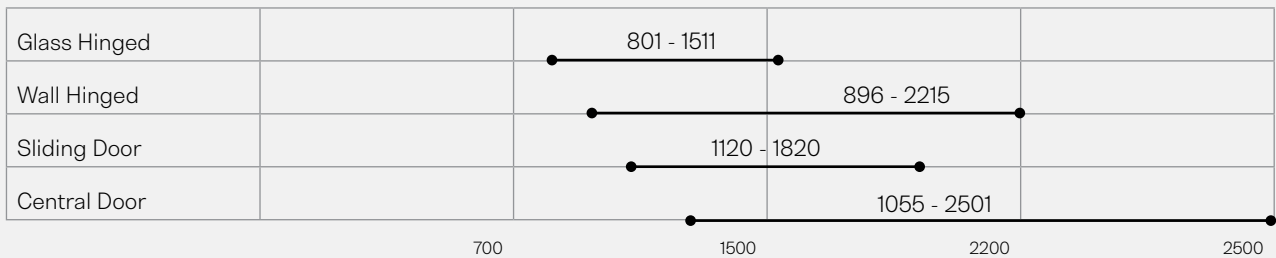

IF YOUR RANGE FOR WALL A OR B IS GREATER THAN 10MM

Your walls are very out of plumb.

Consult with your builder.

02

Select your shower using our Shower Size Guide.

Available Wall-to-Wall models

Glass Hinged

Wall Hinged

Central Hinged

Sliding Door

Opening Width Coverage by Model

Return Panel Sizes

See Shower Size Guide by model for finished return depth from 753 - 1521mm.

SEE THE SHOWER SIZE GUIDE FOR EACH MODEL IN THE FOLLOWING PAGES