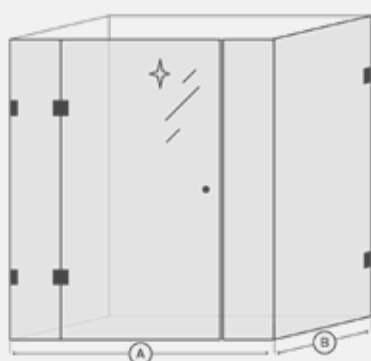

01

Measure your shower & check if your walls are plumb.

IMPORTANT - ALL MEASUREMENTS SHOULD BE TAKEN AFTER WALLS ARE FINISHED WITH TILES!

01.a

Measure/determine your shower size.

FRONT WIDTH (A)

MM

Measure from wall to outside of glass return panel