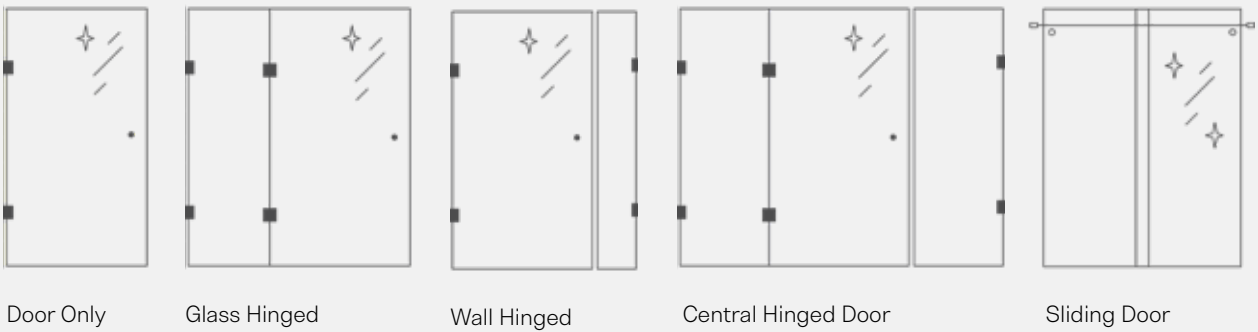

In Step 4, use Shower Clips OR U-Channel all fixing.

IF YOUR RANGE IS BETWEEN 3-10MM

Your walls are out of plumb.

In Step 4, for a neat finish, use U-Channel wall fixing.

IF YOUR RANGE IS GREATER THAN 10MM

Your walls are very out of plumb.

Consult with your builder.

02

Select your Shower using our Shower Size Guide.

Available Wall-to-Wall models

Opening Width Coverage by Model

SEE THE SHOWER SIZE GUIDE FOR EACH MODEL IN THE FOLLOWING PAGES

Shower Size Guide

Wall to Wall - Wall Hinged Door Only

Widths from 607 - 715mm

Door Knob or Finger Pull Access

Select your width

If your width is available in multiple range options, look at the product sku column and select the sku where the number is closest to your opening width.