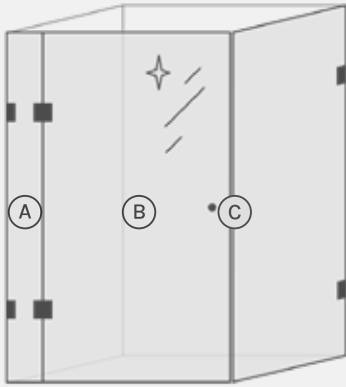

IF YOUR RANGE FOR WALL A OR B IS GREATER THAN 10MM

Your walls are very out of plumb.

Consult with your builder.

02

Select your shower using our Shower Size Guide.

Available Wall-to-Wall models

Glass Hinged

Wall Hinged

Central Hinged

Sliding Door

Opening Width Coverage by Model

Return Panel Sizes

See Shower Size Guide by model for finished return depth from 753 - 1521mm.

SEE THE SHOWER SIZE GUIDE FOR EACH MODEL IN THE FOLLOWING PAGES

Shower Size Guide

Corner Shower Screen - Glass Hinged Door

Widths from 801 - 1511mm

Return from 753 - 1511mm

Door Knob or Finger Pull Access

Select your width

If your width is available in multiple range options, look at the product sku column and select the sku where the number is closest to your opening width.