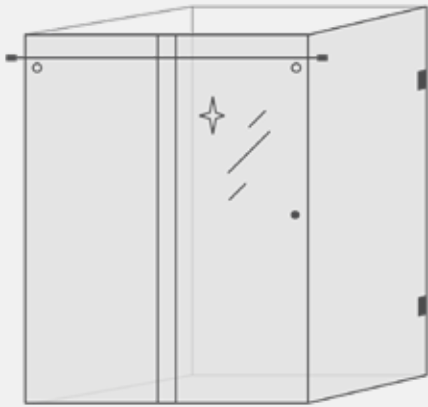

Shower Size Guide

Corner- Sliding Door
Widths from 1120 - 1820mm

Guaranteed fit

Select your width

FINISHED FRONT WIDTH (MM)	PRODUCT SKU
SHOWER CLIPS	
1120 - 1220	SLE-1220
1220 - 1320	SLE-1320
1320 - 1420	SLE-1420
1420 - 1520	SLE-1520
1520 - 1620	SLE-1620
1620 - 1720	SLE-1720
1720 - 1820	SLE-1820

Select your return panel

FINISHED RETURN DEPTH RANGE (MM)	PANEL SIZE (MM)	SPACING RANGE (MM)	
		SHOWER CLIPS	U-CHANNEL
SHOWER CLIPS	RETURN PANEL		
803 - 806	800	3 - 6	3 - 11
903 - 906	900	3 - 6	3 - 11
1003 - 1006	1000	3 - 6	3 - 11
1103 - 1106	1100	3 - 6	3 - 11
1203 - 1206	1200	3 - 6	3 - 11