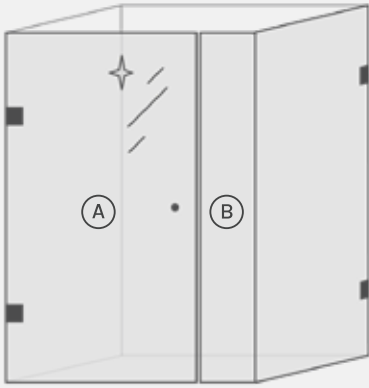

Shower Size Guide

Corner Shower Screen - Wall Hinged Door

Widths from 896 - 2215mm

Return from 763 - 1521mm

Door Knob or Finger Pull Access

Select your width

If your width is available in multiple options, look at the product sku column and select the sku where the number is closest to your width.

ROUNDED WIDTH (MM)	FINISHED WIDTH RANGE (MM)	PANEL SIZES (MM)		TOTAL SPACING RANGE (MM)	PRODUCT SKU	
		DOOR PANEL (A)	FIXED PANEL (B)		DOOR KNOB	FINGER PULL
900	896 to 904	600	289	7 - 15	90WH-900-DK	90WH-900-HO
950	946 to 954	650	289	7 - 15	90WH-950-DK	90WH-950-HO
1000	996 to 1004	650	339	7 - 15	90WH-1000-DK	90WH-1000-HO
1050	1046 to 1054	650	389	7 - 15	90WH-1050-DK	90WH-1050-HO
1100	1096 to 1104	700	389	7 - 15	90WH-1100-DK	90WH-1100-HO
1310	1307 to 1315	600	700	7 - 15	90WH-1310-DK	90WH-1310-HO
1360	1357 to 1365	650	700	7 - 15	90WH-1360-DK	90WH-1360-HO
1410	1407 to 1415	650	750	7 - 15	90WH-1410-DK	90WH-1410-HO
1460	1457 to 1465	650	800	7 - 15	90WH-1460-DK	90WH-1460-HO
1510	1507 to 1515	650	850	7 - 15	90WH-1510-DK	90WH-1510-HO
1560	1557 to 1565	650	900	7 - 15	90WH-1560-DK	90WH-1560-HO
1610	1607 to 1615	650	950	7 - 15	90WH-1610-DK	90WH-1610-HO
1660	1657 to 1665	650	1000	7 - 15	90WH-1660-DK	90WH-1660-HO
1710	1707 to 1715	650	1050	7 - 15	90WH-1710-DK	90WH-1710-HO
1760	1757 to 1765	650	1100	7 - 15	90WH-1760-DK	90WH-1760-HO
1810	1807 to 1815	650	1150	7 - 15	90WH-1810-DK	90WH-1810-HO
1860	1857 to 1865	650	1200	7 - 15	90WH-1860-DK	90WH-1860-HO
1910	1907 to 1915	700	1200	7 - 15	90WH-1910-DK	90WH-1910-HO
1960	1957 to 1965	650	1300	7 - 15	90WH-1960-DK	90WH-1960-HO
2010	2007 to 2015	700	1300	7 - 15	90WH-2010-DK	90WH-2010-HO
2060	2057 to 2065	650	1400	7 - 15	90WH-2060-DK	90WH-2060-HO
2110	2107 to 2115	700	1400	7 - 15	90WH-2110-DK	90WH-2110-HO
2160	2157 to 2165	650	1500	7 - 15	90WH-2160-DK	90WH-2160-HO
2210	2207 to 2215	700	1500	7 - 15	90WH-2210-DK	90WH-2210-HO