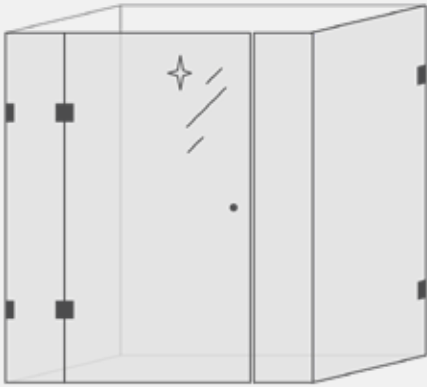

Shower Size Guide

Corner Shower Screen - Central Hinged Door

Widths from 1055 - 2501mm

Return from 763 - 1521mm

Door Knob or Finger Pull Access

Select your width

If your width is available in multiple options, look at the product sku column and select the sku where the number is closest to your width.

ROUNDED WIDTH (MM)	FINISHED WIDTH RANGE (MM)		PANEL WIDTHS (MM)			TOTAL SPACING RANGE (MM)		PRODUCT SKU	
	SHOWER CLIPS	U-CHANNEL	HINGE PANEL (A)	DOOR PANEL (B)	FIXED PANEL (C)	SHOWER CLIPS	U-CHANNEL	DOOR KNOB	FINGER PULL
1055	1055 to 1065	1055 to 1070	159	600	289	7 - 17	7 - 22	90GHF-1055-DK	90GHF-1055-HO
1105	1105 to 1115	1105 to 1120	159	650	289	7 - 17	7 - 22	90GHF-1105-DK	90GHF-1105-HO
1150	1150 to 1160	1150 to 1165	229	625	289	7 - 17	7 - 22	90GHF-1150-DK	90GHF-1150-HO
1200	1200 to 1210	1200 to 1215	279	625	289	7 - 17	7 - 22	90GHF-1200-DK	90GHF-1200-HO
1250	1250 to 1260	1250 to 1265	279	675	289	7 - 17	7 - 22	90GHF-1250-DK	90GHF-1250-HO
1300	1300 to 1310	1300 to 1315	329	625	339	7 - 17	7 - 22	90GHF-1300-DK	90GHF-1300-HO
1350	1350 to 1360	1350 to 1365	329	675	339	7 - 17	7 - 22	90GHF-1350-DK	90GHF-1350-HO
1400	1400 to 1410	1400 to 1415	379	625	389	7 - 17	7 - 22	90GHF-1400-DK	90GHF-1400-HO
1450	1450 to 1460	1450 to 1465	379	675	389	7 - 17	7 - 22	90GHF-1450-DK	90GHF-1450-HO
1500	1500 to 1510	1500 to 1515	429	675	389	7 - 17	7 - 22	90GHF-1500-DK	90GHF-1500-HO
1550	1550 to 1560	1550 to 1565	579	625	339	7 - 17	7 - 22	90GHF-1550-DK	90GHF-1550-HO
1600	1600 to 1610	1600 to 1615	579	625	389	7 - 17	7 - 22	90GHF-1600-DK	90GHF-1600-HO
1650	1650 to 1660	1650 to 1665	579	675	389	7 - 17	7 - 22	90GHF-1650-DK	90GHF-1650-HO
1700	1700 to 1710	1700 to 1715	679	625	389	7 - 17	7 - 22	90GHF-1700-DK	90GHF-1700-HO
1750	1750 to 1760	1750 to 1765	679	675	389	7 - 17	7 - 22	90GHF-1750-DK	90GHF-1750-HO
1800	1796 to 1806	1796 to 1811	389	700	700	7 - 17	7 - 22	90GHF-1800-DK	90GHF-1800-HO
1850	1846 to 1856	1846 to 1861	389	700	750	7 - 17	7 - 22	90GHF-1850-DK	90GHF-1850-HO
1895	1891 to 1901	1891 to 1906	559	625	700	7 - 17	7 - 22	90GHF-1895-DK	90GHF-1895-HO
1945	1941 to 1951	1941 to 1956	559	675	700	7 - 17	7 - 22	90GHF-1945-DK	90GHF-1945-HO
2000	1996 to 2006	1996 to 2011	559	650	780	7 - 17	7 - 22	90GHF-2000-DK	90GHF-2000-HO
2050	2046 to 2056	2046 to 2061	559	700	780	7 - 17	7 - 22	90GHF-2050-DK	90GHF-2050-HO