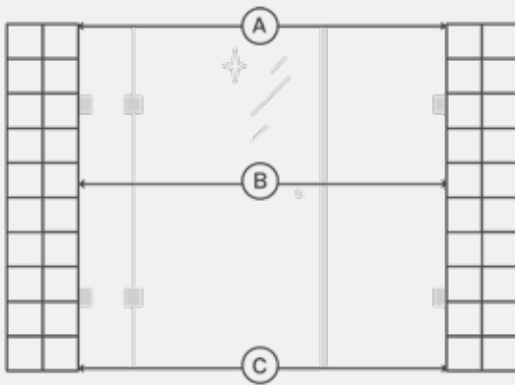

01

Measure your opening & check if your walls are plumb.

! IMPORTANT - MEASURE BEFORE YOU ORDER - YOUR WALLS MIGHT NOT BE PLUMB!

! IMPORTANT - ALL MEASUREMENTS SHOULD BE TAKEN AFTER WALLS ARE FINISHED!

01.a

Measure your opening

Measure your shower opening in **3** positions. The **minimum** dimension of the 3 is your width.

TOP (A)

 MM

MIDDLE (B)

 MM

BOTTOM (C)

 MM