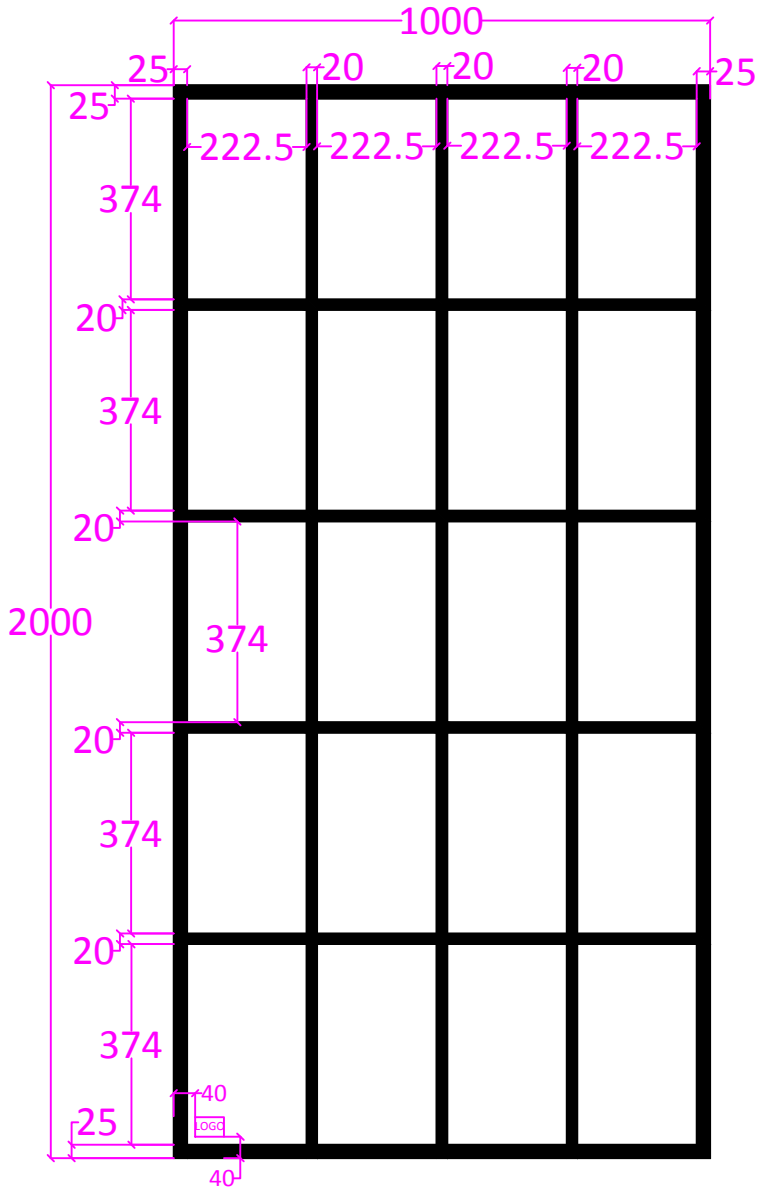

2000X900MM

30MM
FUTUREGLASS
AS/NZS 2208
GRAGEA  20MM
TF 10MM
CSI 7569 **PAS-Mark**

Enlarged View for LOGO

2000X1000MM

30MM
FUTUREGLASS
AS/NZS 2208
GRAGEA
TF 10MM
CSI 7569

20MM

PAS-Mark

Enlarged View for LOGO

2000X1100MM

30MM
FUTUREGLASS
AS/NZS 2208
GRAGEA
TF 10MM
CSI 7569 **PAS-Mark**

20MM

Enlarged View for LOGO

2000X1200MM

30MM
FUTUREGLASS
AS/NZS 2208
GRAGEA
TF 10MM
CSI 7569

20MM
PAS-Mark

Enlarged View for LOGO