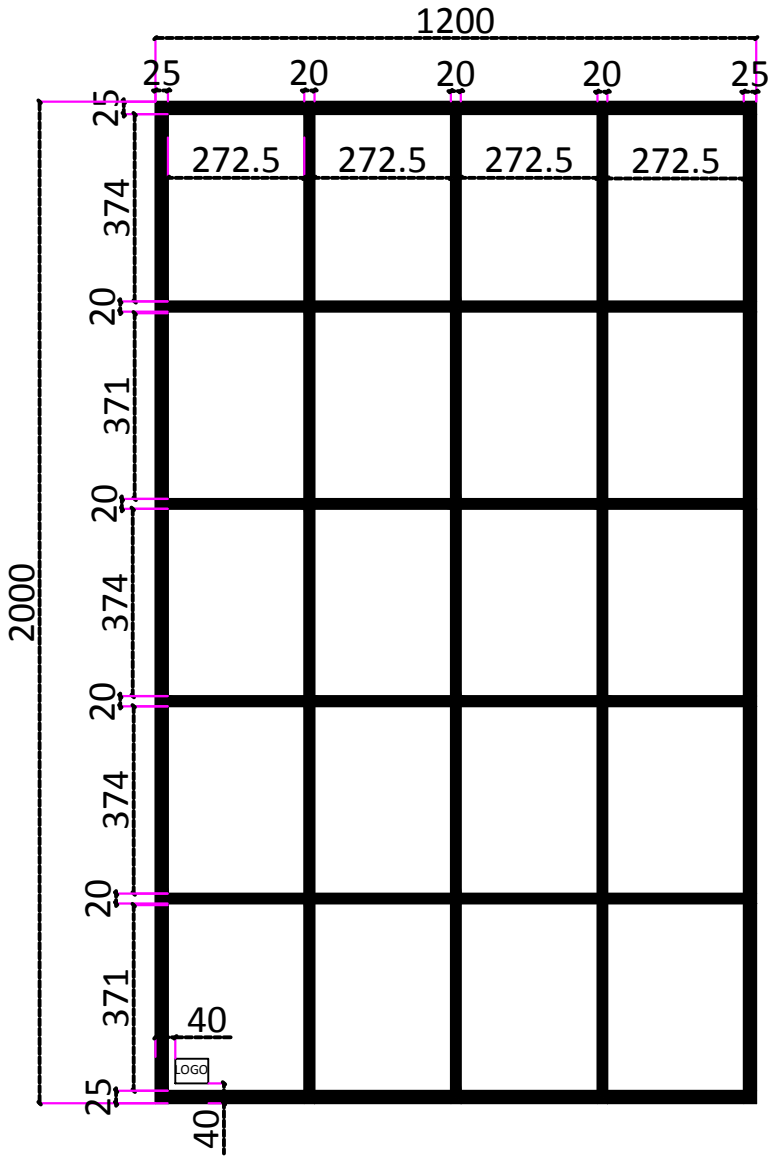

2000X900MM

30MM
FUTUREGLASS
AS/NZS 2208
GRAGEA  20MM
TF 10MM
CSI 7569 **PAS-Mark**

Enlarged View for LOGO

2000X1000MM

30MM
FUTUREGLASS
AS/NZS 2208
GRAGEA
TF 10MM
CSI 7569

20MM

PAS-Mark

Enlarged View for LOGO

2000X1100MM

30MM
FUTUREGLASS
AS/NZS 2208
GRAGEA
TF 10MM
CSI 7569 **PAS-Mark**

20MM

Enlarged View for LOGO

2000X1200MM

30MM
FUTUREGLASS
AS/NZS 2208
GRAGEA
TF 10MM
CSI 7569

20MM
PAS-Mark

Enlarged View for LOGO