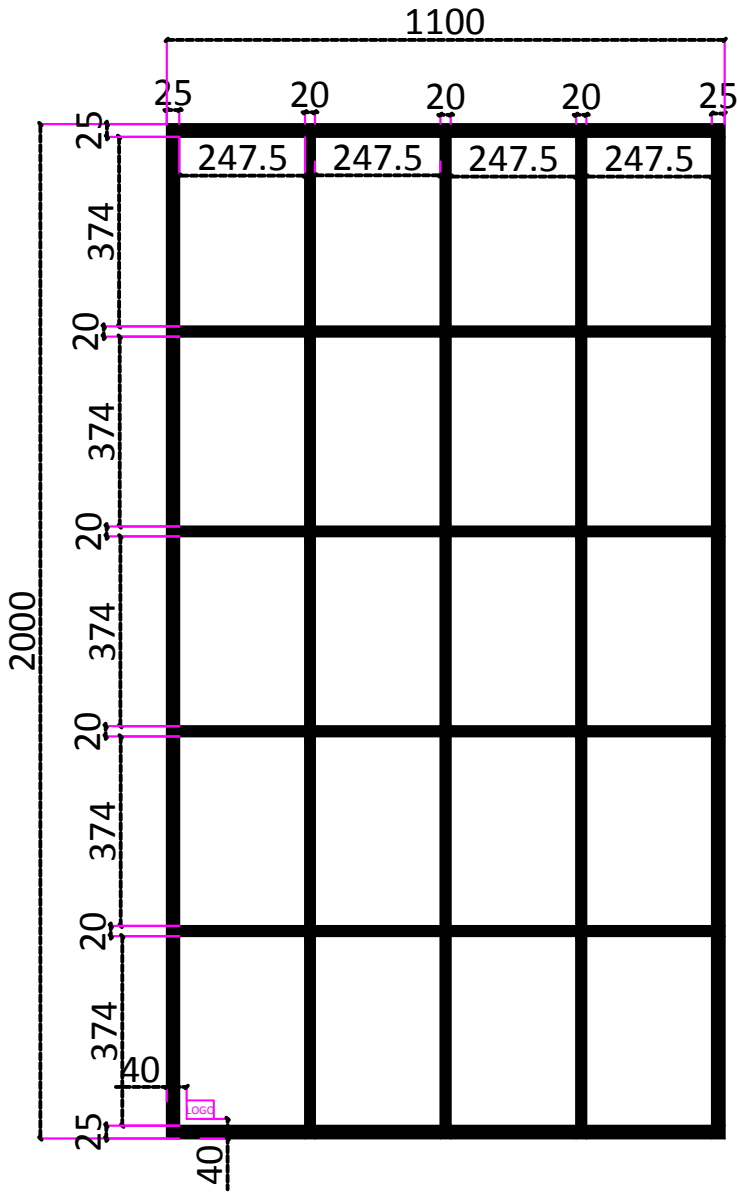

2000X900MM

30MM
FUTUREGLASS
AS/NZS 2208
GRAGEA  20MM
TF 10MM
CSI 7569 **PAS-Mark**

Enlarged View for LOGO

2000X1000MM

30MM
FUTUREGLASS
AS/NZS 2208
GRAGEA
TF 10MM
CSI 7569

20MM

PAS-Mark

Enlarged View for LOGO

2000X1100MM

30MM
FUTUREGLASS
AS/NZS 2208
GRAGEA
TF 10MM
CSI 7569 **PAS-Mark**

20MM

Enlarged View for LOGO

2000X1200MM

30MM
FUTUREGLASS
AS/NZS 2208
GRAGEA
TF 10MM
CSI 7569

20MM
PAS-Mark

Enlarged View for LOGO