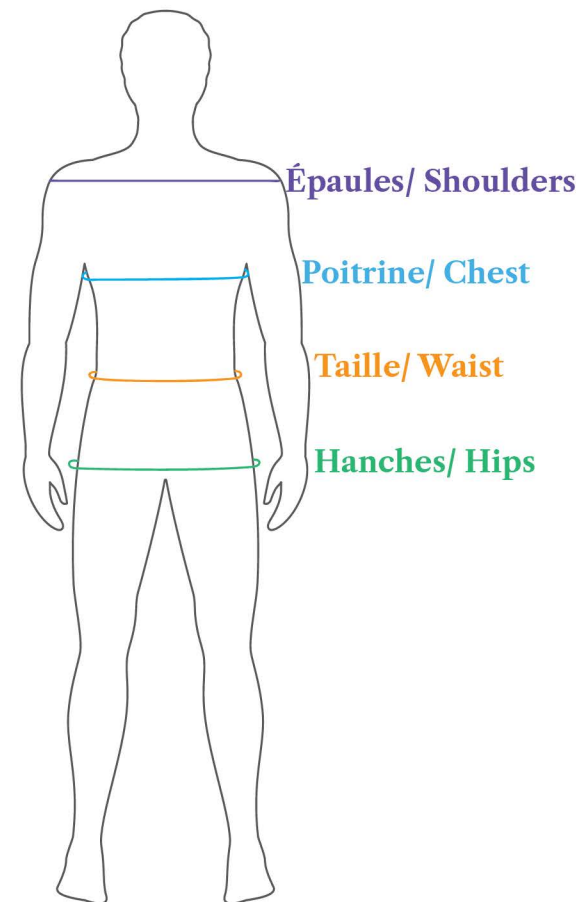

Homme/ Men Haut/ Top	P/S	M/M	G/L	TG/XL	TGG/XXL	TGG/XXL
Cou/ Neck	14-14 1/2"	15-15 1/2"	16-16 1/2"	17-17 1/2"	18-18 1/2"	19-19 1/2"
Épaules/ Shoulders	16 3/4"	17 1/2"	18 1/2"	19 1/2"	20 1/2"	21 1/2"
Poitrine/ Chest	36-38"	38-40"	42-44"	44-48"	48-50"	52-54"

Homme/ Men Pantalon/ Pant	28	30	32	33	34	36	38	40	42	44	46
Taille Naturelle/ Natural Waist	27-28"	29-30"	31-32"	32-33"	33-34"	35-36"	37-38"	39-40"	41-42"	43-44"	45-46"
Hanches/ Hips	33-34"	35-36"	37-38"	38-39"	39-40"	40-41"	43-44"	45-46"	47-48"	49-50"	51-52"