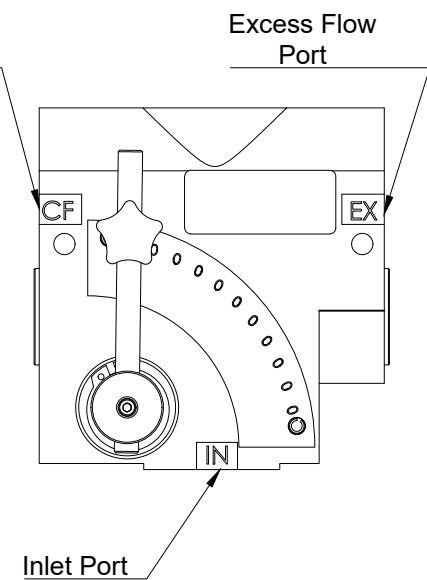

Note:
Using the adjustment; low numbers reduce flow to the CF port, high numbers increase flow to the CF port.

ALL DIMENSIONS IN MM

Priority Flow Control 3/4" BSPP Ports			
Maximum Flow	113 L/min	Working Pressure	3000 PSI