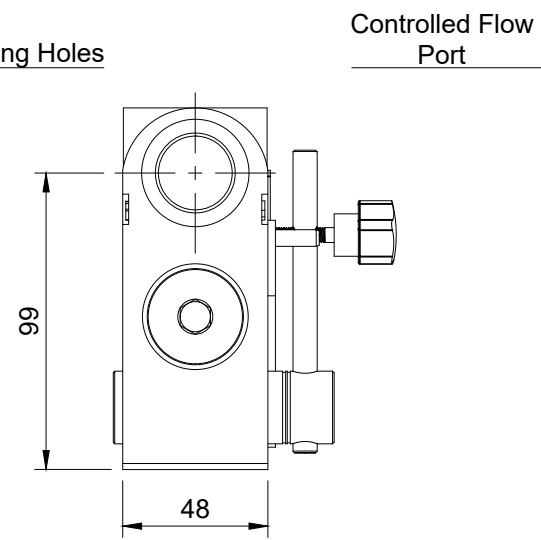

Note:
Using the adjustment; low numbers reduce flow to the CF port, high numbers increase flow to the CF port.

ALL DIMENSIONS IN MM

Priority Flow Control 3/4" BSPP Ports			
Maximum Flow	113 L/min	Working Pressure	3000 PSI