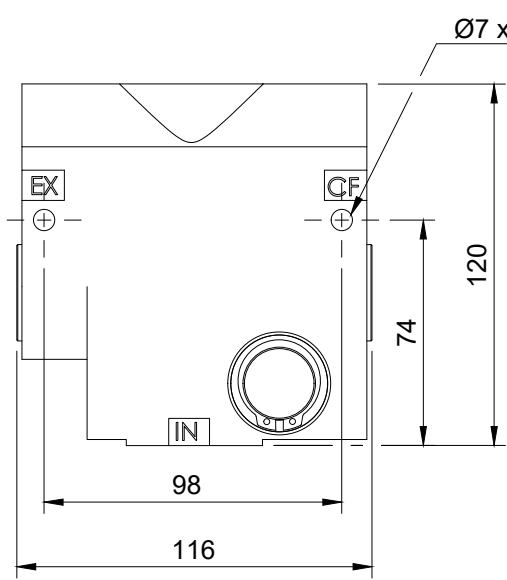

Note:
Using the adjustment; low numbers reduce flow to the CF port, high numbers increase flow to the CF port.

ALL DIMENSIONS IN MM

Priority Flow Control 3/4" BSPP Ports			
Maximum Flow	113 L/min	Working Pressure	3000 PSI