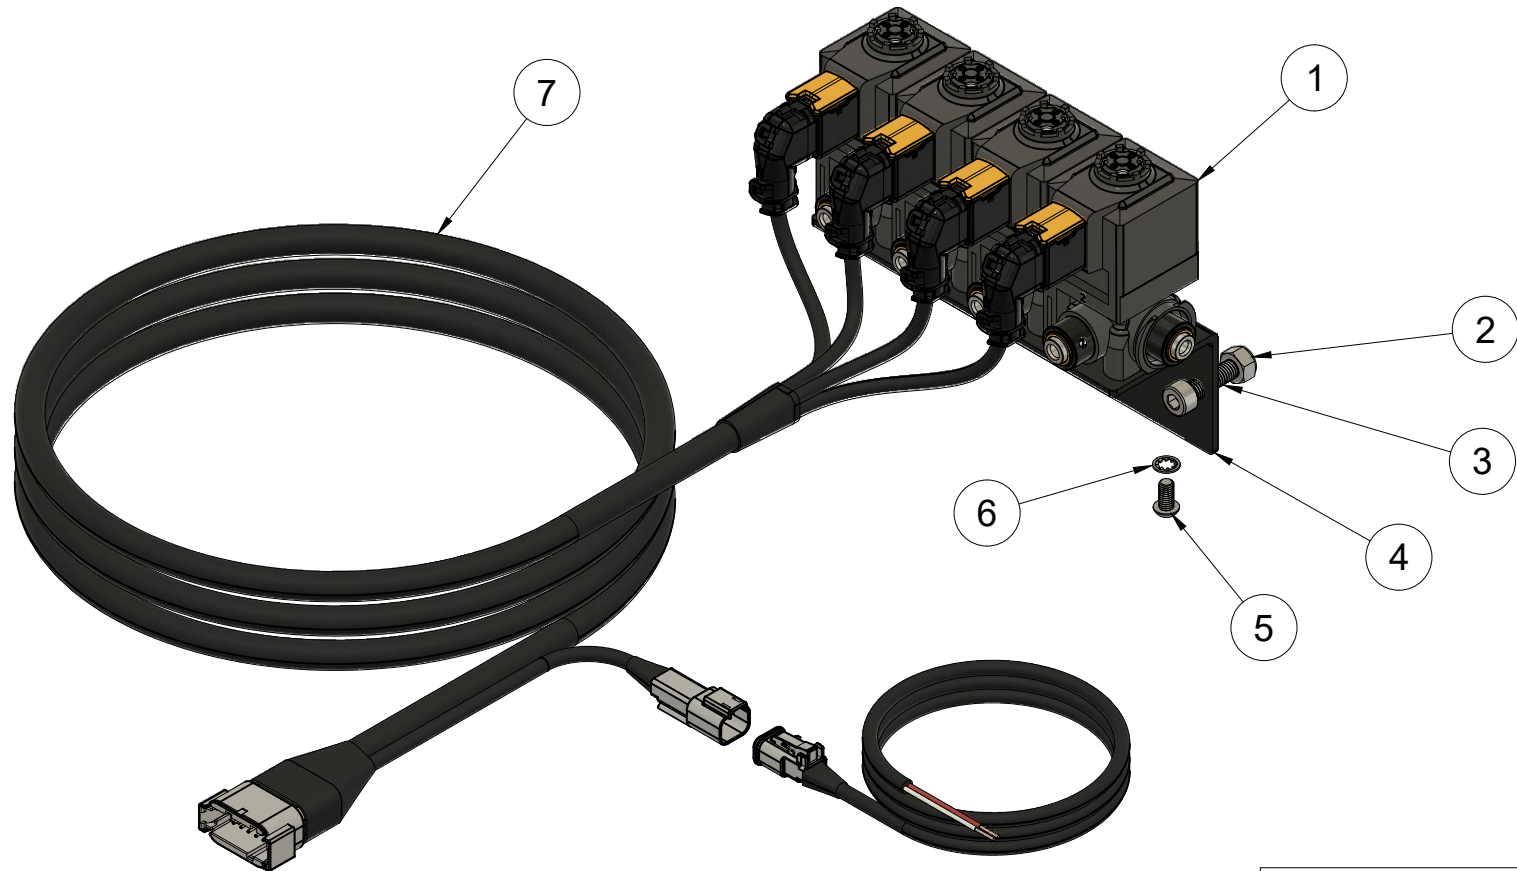

Parts List			
Item	Qty	Part Number	Description
1	4	NOR-CV45-6MM	E-Air Valve 24V NC TEF 6mm
2	2	NOR-CV45-NUT	M8 Nyloc Nut
3	2	NOR-CV45-BOLT	M8X25 SS Capscrew
4	1	NOR-CV3545-BRK4	NOR-CV3545-BRK4

Parts List			
Item	Qty	Part Number	Description
5	16	NOR-CV45-BSH	M6 X 12 Button Socket Head
6	16	NOR-CV45-WSHR	M6 Lock Washer
7	1	NOR-CV45-WL 4	Wiring Loom t/s CV45 4 Station

ALL DIMENSIONS IN MM

24V Solenoid Valve Kit For Electric/Air Systems

NOR-CV45-K4

4/07/2023