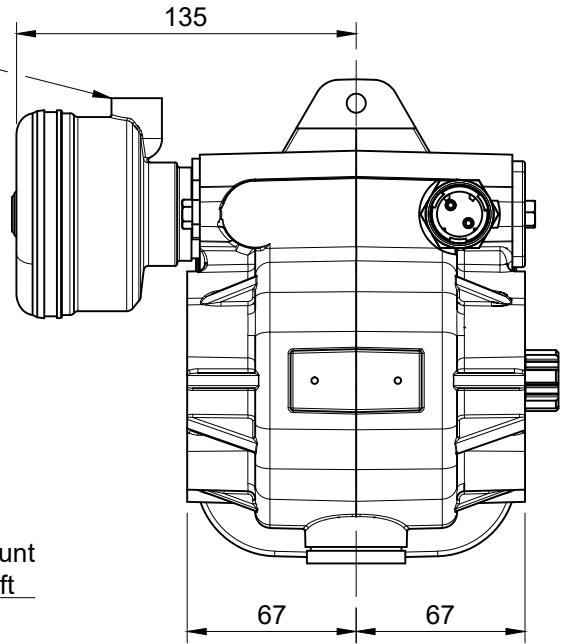

1/4" G Vacuum Activation

3 Bolt UNI Pump Mount
ISO 14 6x21x25 Shaft

← Travel Direction

GBX-MZZ6F-V-Hino

THS

Gearbox	PTO Code	PTO Ratio @ 1000 eng. rpm rpm	MAX TORQUE Nm	Mounting Position	Output	Rotation	Spacer Kit Adaptor Kit
							Mounting Kits
MZZ6F	P09J4H15201	870	250	Left	Rear	Cw	199K861000 199K862000