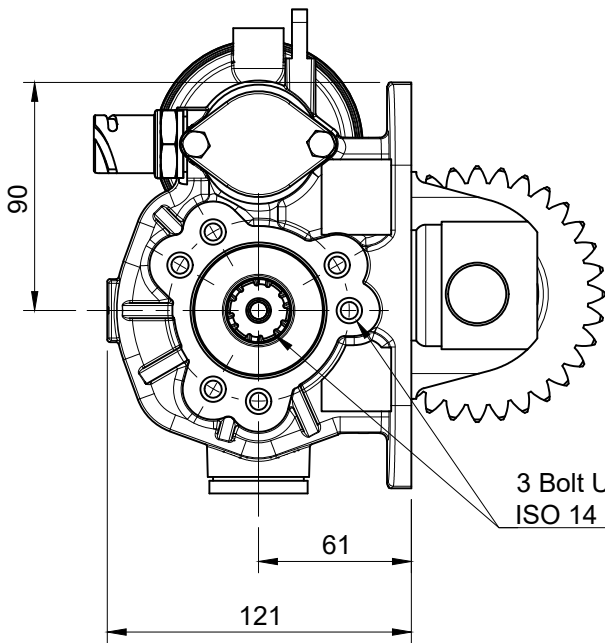

1/4" G Vacuum Activation

3 Bolt UNI Pump Mount
ISO 14 6x21x25 Shaft

← Travel Direction

GBX-MZZ6F-V-Hino

THS

Gearbox	PTO Code	PTO Ratio @ 1000 eng. rpm rpm	MAX TORQUE Nm	Mounting Position	Output	Rotation	Spacer Kit Adaptor Kit
							Mounting Kits
MZZ6F	P09J4H15201	870	250	Left	Rear	Cw	199K861000 199K862000