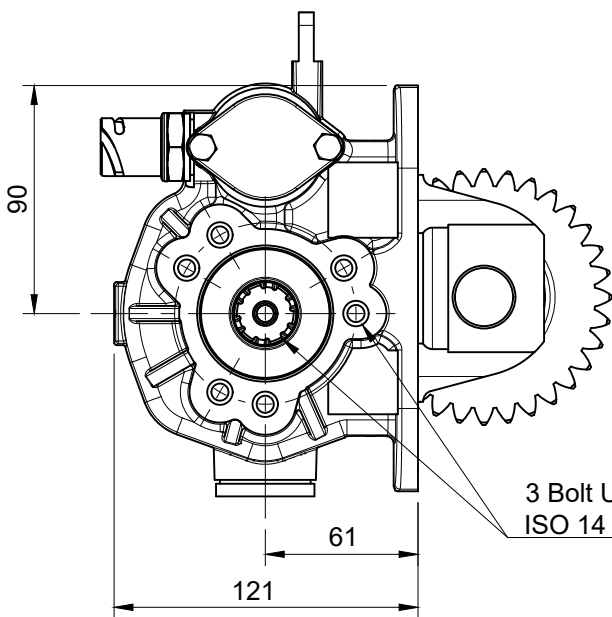

6mm Push Fit Air Inlet

3 Bolt UNI Pump Mount
ISO 14 6x21x25 Shaft

← Travel Direction

GBX-MZZ6F-P

THS

Gearbox	PTO Code	PTO Ratio @ 1000 eng. rpm rpm	MAX TORQUE Nm	Mounting Position	Output	Rotation	Spacer Kit Adaptor Kit
							Mounting Kits
MZZ6F	P09J4P11201	870	250	Left	Rear	Cw	6036SP27000 602AD251000 199K861000 199K862000