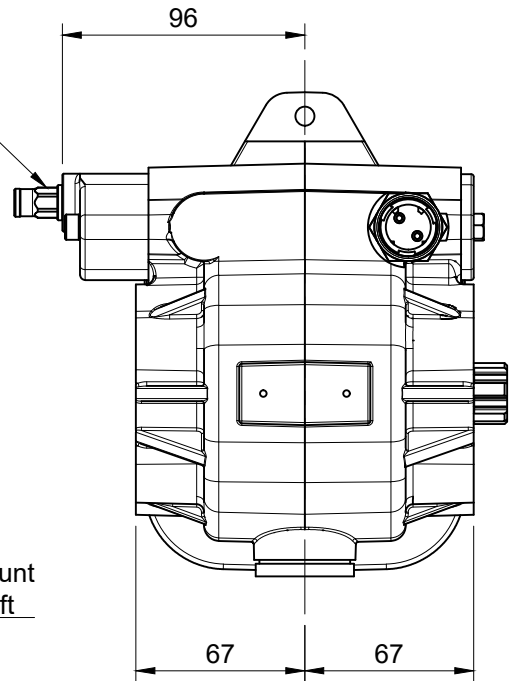

6mm Push Fit Air Inlet

3 Bolt UNI Pump Mount
ISO 14 6x21x25 Shaft

← Travel Direction

GBX-MZZ6F-P

THS

Gearbox	PTO Code	PTO Ratio @ 1000 eng. rpm rpm	MAX TORQUE Nm	Mounting Position	Output	Rotation	Spacer Kit Adaptor Kit
							Mounting Kits
MZZ6F	P09J4P11201	870	250	Left	Rear	Cw	6036SP27000 602AD251000 199K861000 199K862000