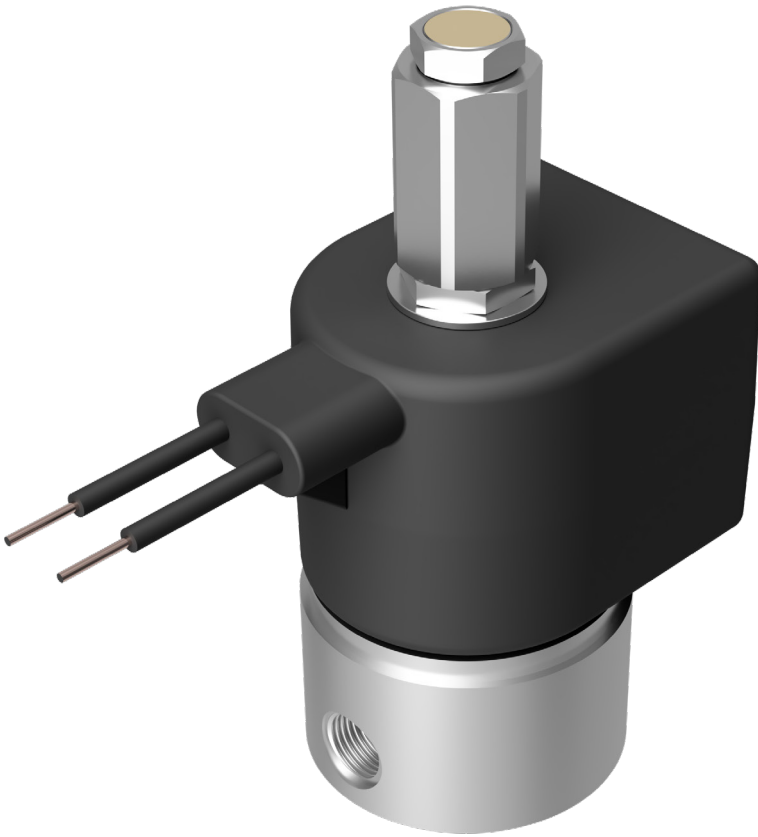

## ELECTRIC AIR/VACUUM SOLENOID VALVE 12/24VDC

### ELECTRIC - AIR SOLENOID VALVE

MANUFACTURER	PARKER HANNIFIN
VALVE TYPE	3-WAY NORM. CLOSED
MOPD	N/A VACUUM
SEAL	NBR
APPLICATION	AIR / VACUUM
OP TEMP	-40° RO 90°C
LEAKAGE	NA
MATERIAL	STAINLESS
VOLTAGE	12VDC or 24VDC
WATTAGE	10W (nominal)
DUTY CYCLE	CONTINUOUS
TERMINATIONS	457mm FLYING LEADS
MOUNTING	2x Holes #10-32 unf