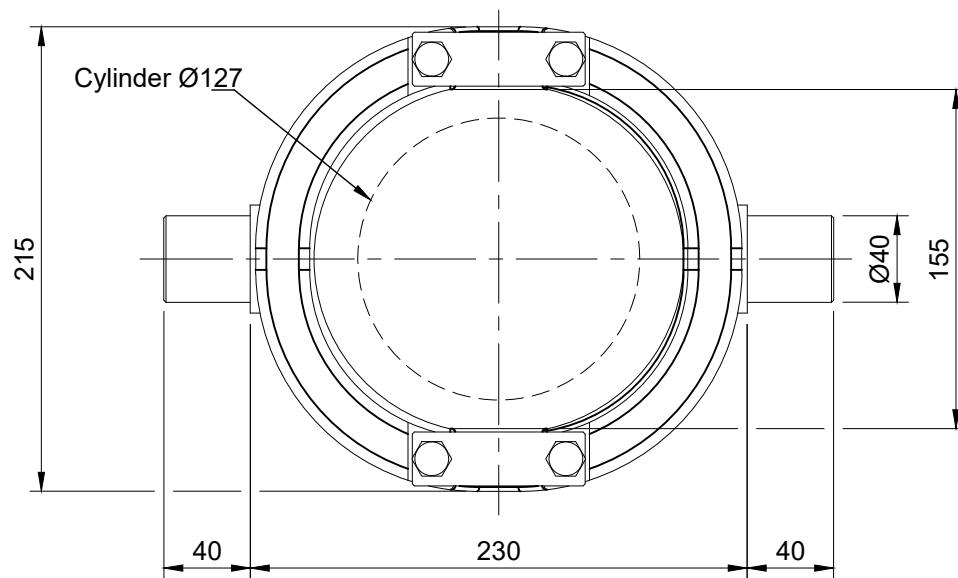

Note: Max. Cylinder Angles
* depending on cylinder model

ALL DIMENSIONS IN MM

Two Way 40mm Pin Cylinder Gimble

CUS-HW-113-150-1270

16/06/2023