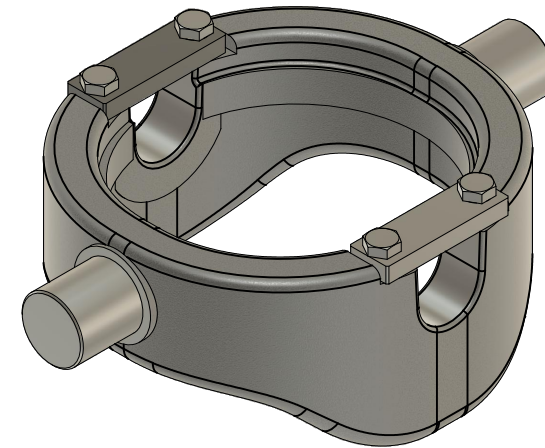

Note: Max. Cylinder Angles
* depending on cylinder model

ALL DIMENSIONS IN MM

Two Way 40mm Pin Cylinder Gimble

CUS-HW-113-150-1270

16/06/2023