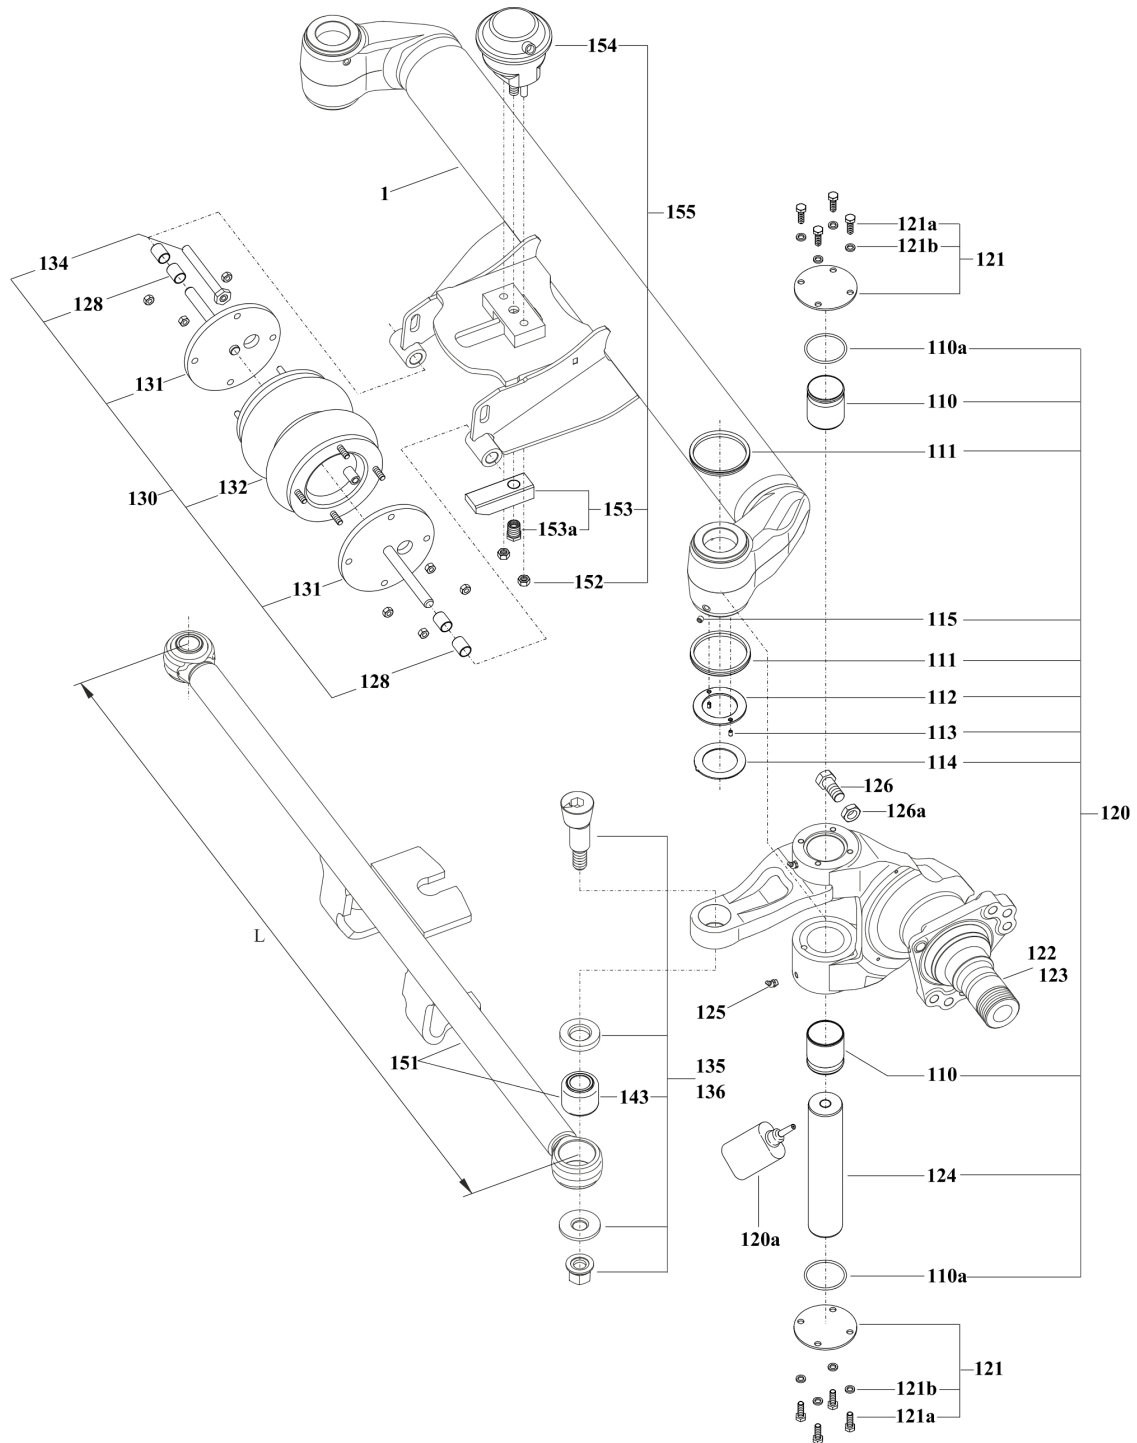

SELF STEERING AXLE 9 t DISK BRAKE Ø430 - SO/SAO
Ø127 - Offset 120 - 10 Stud M22-Ø335

DNOKH2 09010 4345H1

Version: 08/2016

Edition: 23/03/2020

EA12177

Page: 2 (5)

SELF STEERING AXLE 9 t DISK BRAKE Ø430 - SO/SAO
Ø127 - Offset 120 - 10 Stud M22-Ø335

DNOKH2 09010 4345H1

Version: 08/2016

Edition: 23/03/2020

EA12177

Page: 3 (5)

Item	Part-No.	Qty.	Description	Dimension
1			Axle beam according to serie-no. of axle	
10	716000063	1	Kit ABS 90 teeth with sensor LG350	
			It's necessary to plug the axle spindle end with cap 709404038!	
31	709317882	1	Kit spindle nut right with screw	M68x1,5 SW 95
31a	709317883	1	Kit spindle nut left with screw	M68x1,5 SW 95
31b	701306016	2	Screw	M6 x 16
			DISK BRAKE HALDEX 4345H1	
74	719001011	1	Brake caliper 4345 DBT22LT right without brake pads	
74	719001010	1	Brake caliper 4345 DBT22LT left without brake pads	
			Ersatzteile - Bremssattel Haldex DBT19LT / DBT22LT	
74b	716000061	2	Kit screw for 1 brake	M16x1,5
79	716030000	1	Kit brake pads 4345 DBT22LT Incl. pad retainer for brake caliper gen. I and gen. II	
86a	709267086	2	Brake disk 4345 Attention: After remove renew the torx screws!	Ø430 / 10xØ26,5/335
87	719000120	2	ABS sensor ring 90 teeth	
88	709281032	2	Hub flange 22,5 Attention: After remove renew the torx screws!	
88a	709317791	2	Kit screw	M18x1,5 x 80 / Torx E24
89	700000444	2	Kit Inductive sensor ABS + bush + grease LG 350	
89a	708505035	2	Bush of sensor	
89c	709404038	2	Cap pass cable	
91	709713579	20	Wheel stud	M22x1,5 x 95
94	708606072	20	Spigot wheel nut	M22x1,5 SW32
95	716000062	2	Kit Hub Unit Attention: After remove renew the torx screws!	
	704290082	1	Release agent for bearing seat Molycote TP 42	100 g