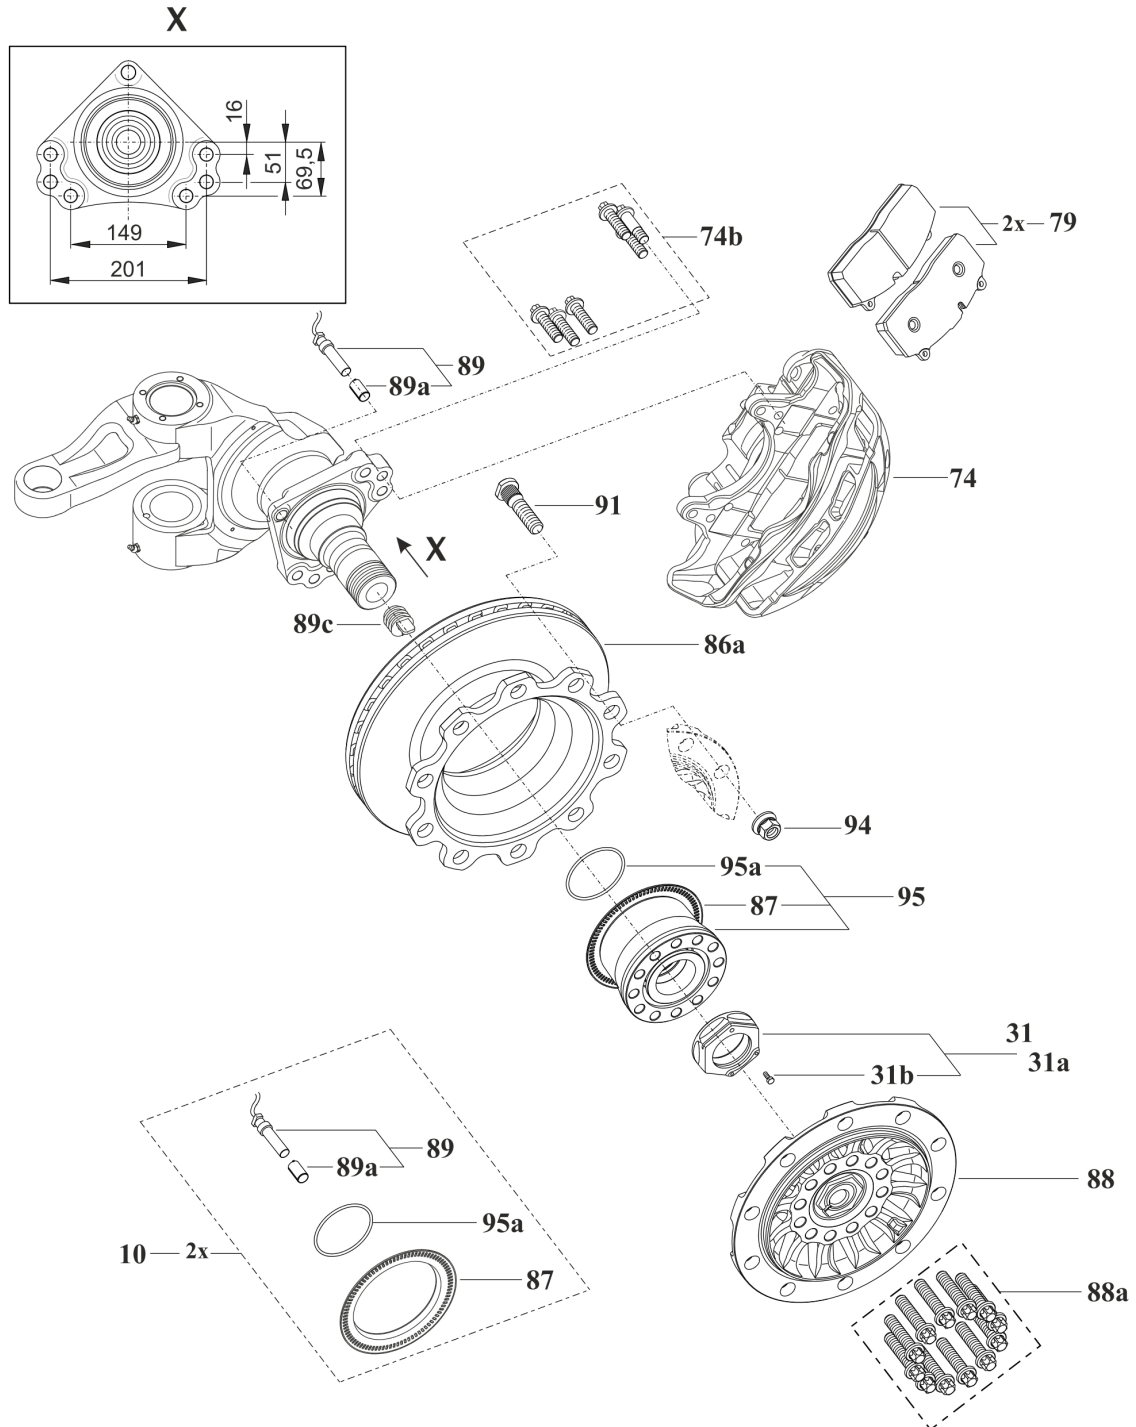

SPARE PARTS

SELF STEERING AXLE 9 t DISK BRAKE Ø430 - SO/SAO
Ø127 - Offset 120 - 10 Stud M22-Ø335

DNOKH2 09010 4345H1

Version: 08/2016

Edition: 23/03/2020

EA12177

Page: 1 (5)