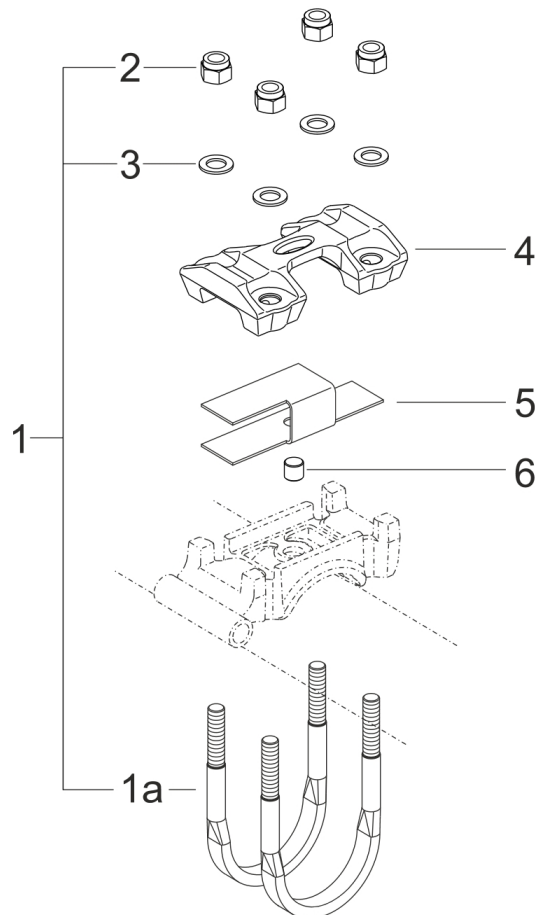

Attachment for round axles with air suspension plates on the top GL70 M22x1,5		ZSP-96x151-22.8 RB	
Version: 04/2014	Edition: 25/06/2020	EEB0100	Page: 1 (1)

Item	Part-No.	Qty.	Description	Dimension
			700170822 / ZSP-96x151-22.8 RB	
1	716000060	4	Kit U-bolt R64,5 flat with nuts and washers	M22x1,5 x228
1a	700191118	4	U-bolt R64,5 flat	M22x1,5 x228
2	709714234	8	Locknut	M22x1,5/ DIN 980-10
3	710500044	8	Washer	M22
4	700140091	2	Clamp plate one-piece GL70	
5	703021335	2	Sandwich plate GL70 h=50	
6	703021336	2	Spring bolt	Ø23x22