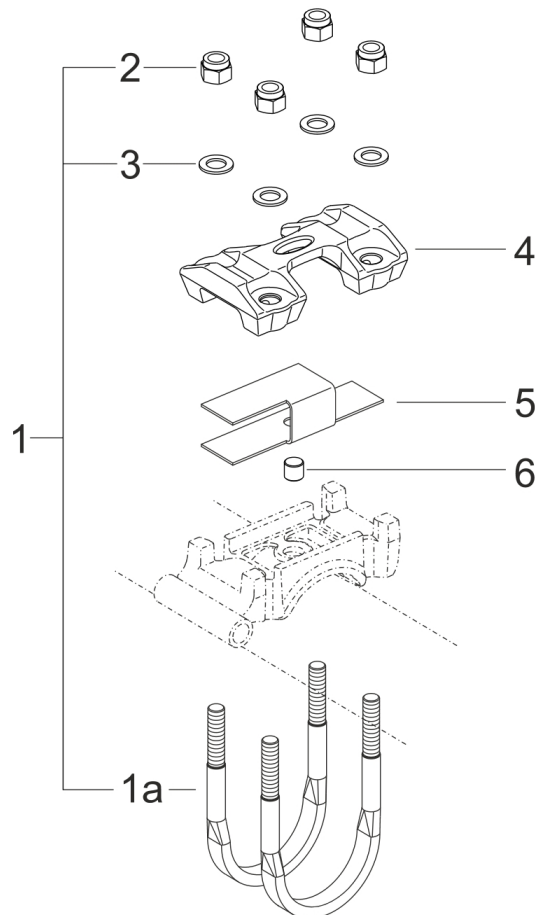

Attachment for round axles with air suspension plates on the top GL70 M22x1,5 h=50		<b>ZSP-96x151-22.8 RB</b>	
Version: 04/2014	Edition: 25/06/2020	EEB0100	Page: 1 (1)

Item	Part-No.	Qty.	Description	Dimension
			<b>700170822 / ZSP-96x151-22.8 RB</b>	
1	716000060	4	Kit U-bolt R64,5 flat with nuts and washers	M22x1,5 x228
1a	700191118	4	U-bolt R64,5 flat	M22x1,5 x228
2	709714234	8	Locknut	M22x1,5/ DIN 980-10
3	710500044	8	Washer	M22
4	700140091	2	Clamp plate one-piece GL70	
5	703021335	2	Sandwich plate GL70 h=50	
6	703021336	2	Spring bolt	Ø23x22