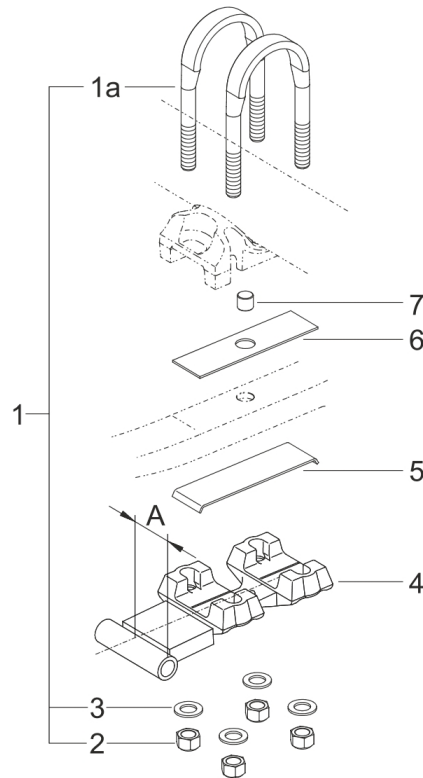

<b>Attachment for round axles with air suspension plates below GL70L</b> M20x1,5		<b>FTP-195/28-96x123-21</b> <b>RB</b>	
Version: 04/2014	Edition: 12/06/2018	EEB0101	Page: 1 (1)

Item	Part-No.	Qty.	Description	Dimension
1	703011143	4	Kit U-bolt R51,5 flat with nuts and washers	
1a	700191121	4	U-bolt R51,5 flat	M20x1,5 x210
2	700012052	8	Locknut	M20x1,5/ DIN 980-10
3	700012051	8	Washer	M20
4	700179494	2	Spring support plate with tube  <b>A=67 for attachment 700170823</b>	-195V/28-96x123 GL70L
4	703010785	1	Spring support plate right / with tube  <b>A=90 for attachment 703010792</b>	-195V/28-96x123 GL70L
4	703010784	1	Spring support plate left / with tube	-195V/28-96x123 GL70L
5	700311127	2	Sandwich plate folded GL70L	58x3x214
6	700311126	2	Sandwich plate with hole GL70L	58x3x211
7	700320298	2	Spring bolt	Ø22x20