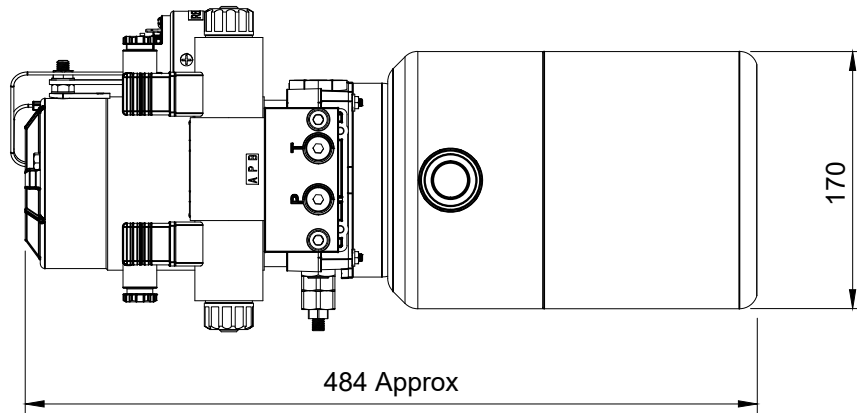

5 Litre Tank

ALL DIMENSIONS IN MM

Cetop3 24V - Power Pack Mounted - All Ports Blocked Centre

0814B13BB001-MNF2

Max. Operating Pressure 200 Bar

Max. Flow 6 L/min @ 200 Bar

13/04/2023