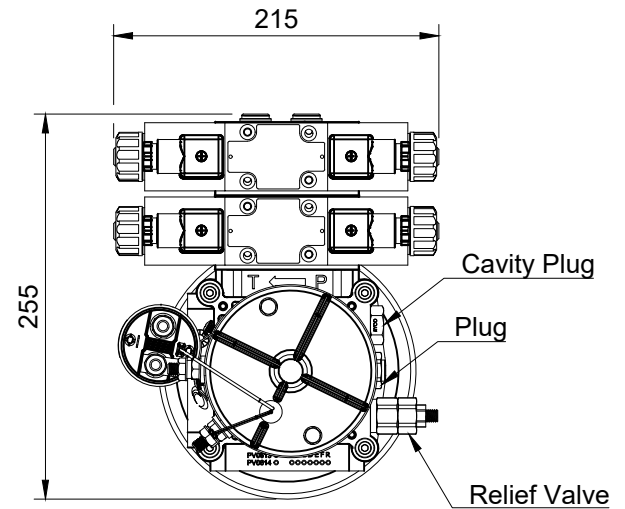

5 Litre Tank

ALL DIMENSIONS IN MM

Cetop3 24V - Power Pack Mounted - All Ports Blocked Centre

0814B13BB001-MNF2

Max. Operating Pressure 200 Bar

Max. Flow 6 L/min @ 200 Bar

13/04/2023