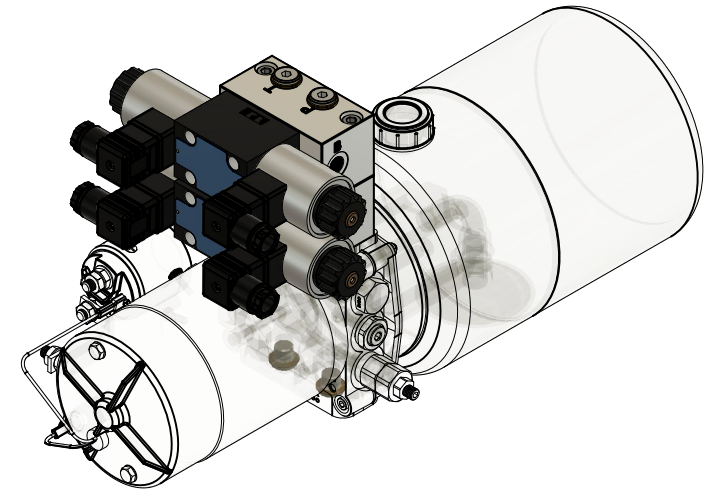

5 Litre Tank

ALL DIMENSIONS IN MM

Cetop3 24V - Power Pack Mounted - All Ports Blocked Centre

0814B13BB001-MNF2

Max. Operating Pressure 200 Bar

Max. Flow 6 L/min @ 200 Bar

13/04/2023