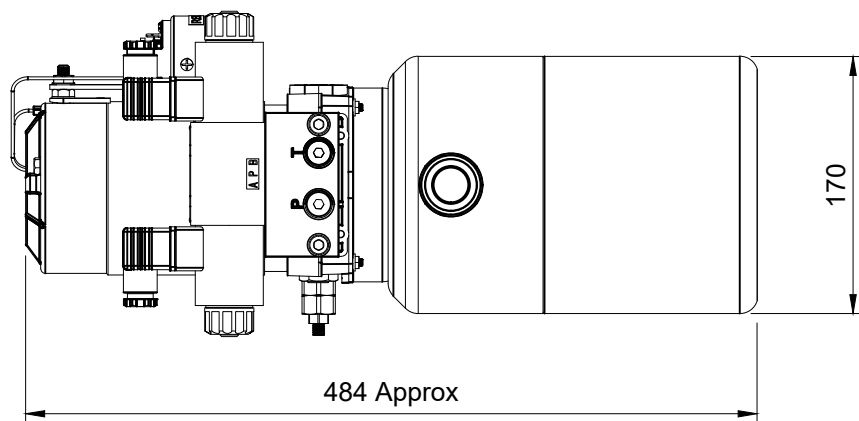

5 Litre Tank

ALL DIMENSIONS IN MM

Cetop3 12V - Power Pack Mounted - P-T - Centre

0814B13AA001-MNF1

Max. Operating Pressure 150 Bar

Max. Flow 6.5 L/min @ 150 Bar

16/04/2023