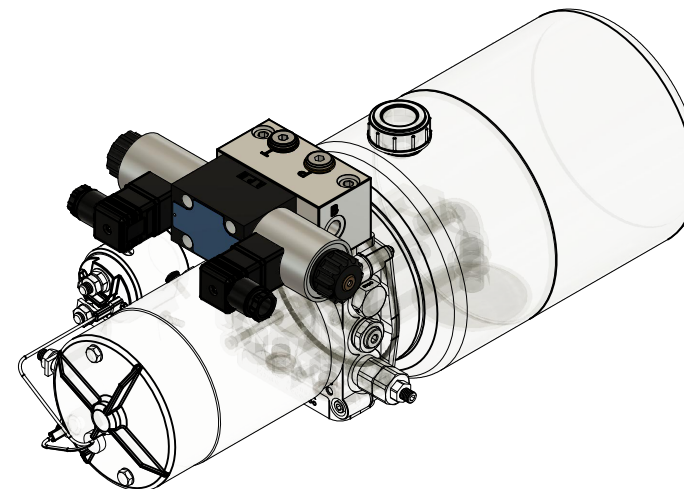

5 Litre Tank

ALL DIMENSIONS IN MM

Cetop3 12V - Power Pack Mounted - P-T - Centre

0814B13AA001-MNF1

Max. Operating Pressure 150 Bar

Max. Flow 6.5 L/min @ 150 Bar

16/04/2023