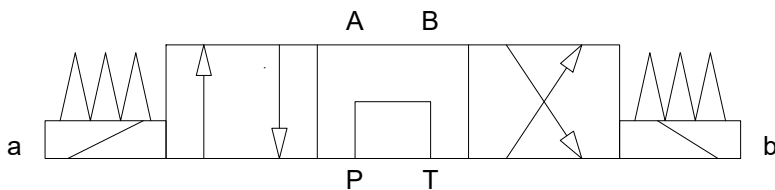

5 Litre Tank

ALL DIMENSIONS IN MM

Cetop3 12V - Power Pack Mounted - P-T - Centre

0814B13AA001-MNF1

Max. Operating Pressure 150 Bar

Max. Flow 6.5 L/min @ 150 Bar

16/04/2023