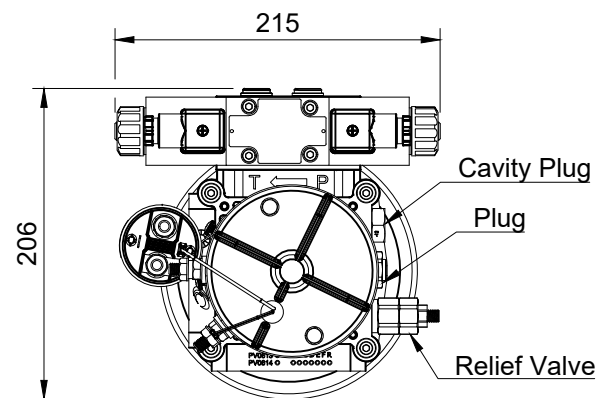

5 Litre Tank

ALL DIMENSIONS IN MM

Cetop3 12V - Power Pack Mounted - P-T - Centre

0814B13AA001-MNF1

Max. Operating Pressure 150 Bar

Max. Flow 6.5 L/min @ 150 Bar

16/04/2023