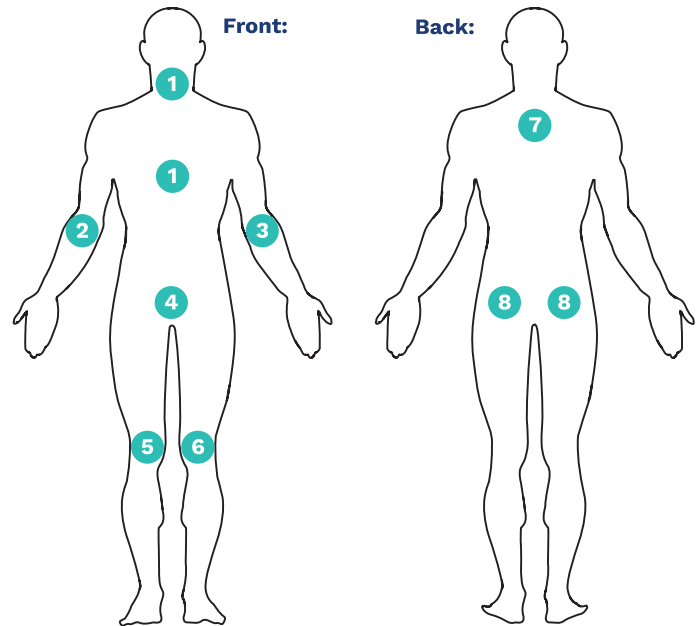

Product name	Everyday Bath in bed wipes
SKU	RHS117
Wipe size	30 x 20cm
Wipes per pack	8
Packs per carton	24

How to use Reynard Bed in bath wipes

These wipes can be used heated, cooled or at room temperature for optimal comfort.

Remove one cloth at a time and then reseal pack.

Use each cloth for specific areas of the body as follows (see diagrams below):

Instructions for 8 wipe packs

How to use:

- 1 **Cloth 1:** Face, neck and chest
- 2 **Cloth 2:** Right arm and axilla
- 3 **Cloth 3:** Left arm and axilla
- 4 **Cloth 4:** Perineum
- 5 **Cloth 5:** Right leg
- 6 **Cloth 6:** Left leg
- 7 **Cloth 7:** Back
- 8 **Cloth 8:** Buttocks

Instructions for 4 wipe packs

How to use:

- 1 **Cloth 1:** Hands, face, neck and arms
- 2 **Cloth 2:** Armpits, chest area and sides of body
- 3 **Cloth 3:** Groin and buttocks area
- 4 **Cloth 4:** Back and both legs