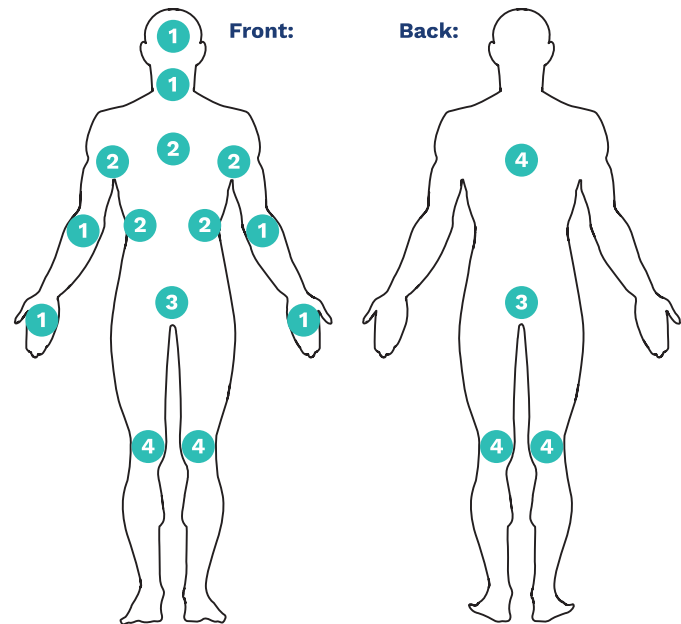

Product name	Everyday Bath in bed wipes
SKU	RHS117
Wipe size	30 x 20cm
Wipes per pack	8
Packs per carton	24

How to use Reynard Bed in bath wipes

These wipes can be used heated, cooled or at room temperature for optimal comfort.

Remove one cloth at a time and then reseal pack.

Use each cloth for specific areas of the body as follows (see diagrams below):

Instructions for 8 wipe packs

How to use:

- 1 **Cloth 1:** Face, neck and chest
- 2 **Cloth 2:** Right arm and axilla
- 3 **Cloth 3:** Left arm and axilla
- 4 **Cloth 4:** Perineum
- 5 **Cloth 5:** Right leg
- 6 **Cloth 6:** Left leg
- 7 **Cloth 7:** Back
- 8 **Cloth 8:** Buttocks

Instructions for 4 wipe packs

How to use:

- 1 **Cloth 1:** Hands, face, neck and arms
- 2 **Cloth 2:** Armpits, chest area and sides of body
- 3 **Cloth 3:** Groin and buttocks area
- 4 **Cloth 4:** Back and both legs