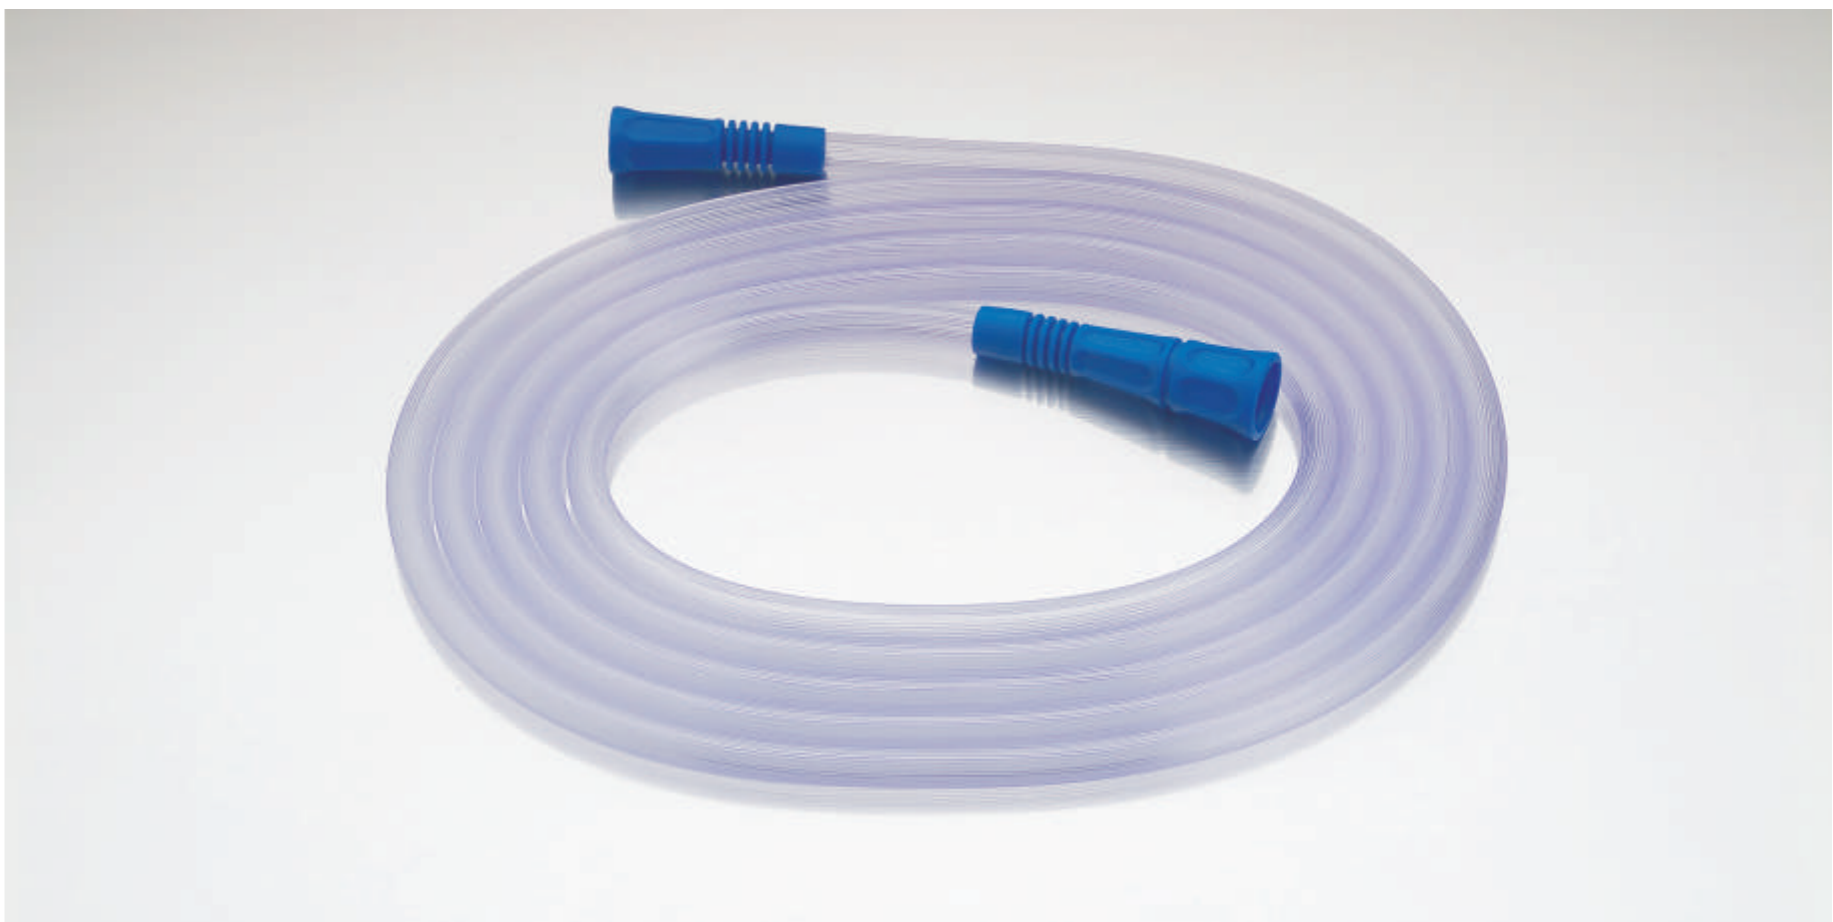

**Yankauer Handle**

CODE	DESCRIPTION
C0501	Crown tip with vent
C0502	Crown tip without vent
C0503	Standard tip with vent
C0504	Standard tip without vent

**Features**

- ◆ Made of K-resin.
- ◆ Proper bend angle for easy handling.

**Suction Connection Tube**

CODE	DESCRIPTION
C0601	3/16" 1.8M
C0602	3/16" 3.6M
C0603	1/4" 1.8M
C0604	1/4" 3.6M

**Features**

- ◆ Made of medical grade PVC.
- ◆ Flexible PVC resists well the negative pressure from sucking flat.
- ◆ Available with three different connectors.