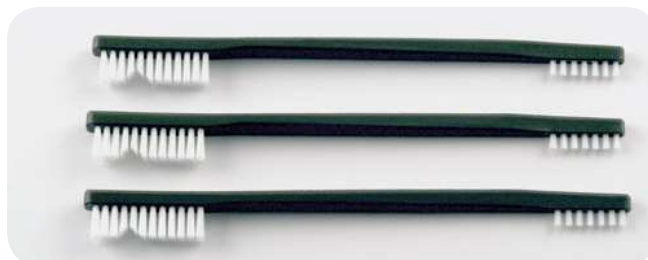

### DOUBLE TAPERED BRUSHES

PRODUCT NUMBER	FEATURES	QUANTITIES
10-1384	6"	3/pk
10-1388	8"	3/pk
10-1389	18"	3/pk

### STAINLESS STEEL BRISTLE BRUSHES

PRODUCT NUMBER	FEATURES	QUANTITIES
10-1650	7¼"	3/pk
10-1652	7¼"	12/pk
10-1658	7¼"	24/pk
10-1655	7¼"	48/pk

### NYLON BRISTLE BRUSHES

PRODUCT NUMBER	FEATURES	QUANTITIES
10-1651	7¼"	3/pk
10-1657	7¼"	12/pk
10-1659	7¼"	24/pk
10-1656	7¼"	48/pk

### DOUBLE ENDED BRUSHES NYLON BRISTLES

PRODUCT NUMBER	FEATURES	QUANTITIES
10-1444	7", Small / Large Ends	3/pk
10-1446	7", Small / Large Ends	50/pk