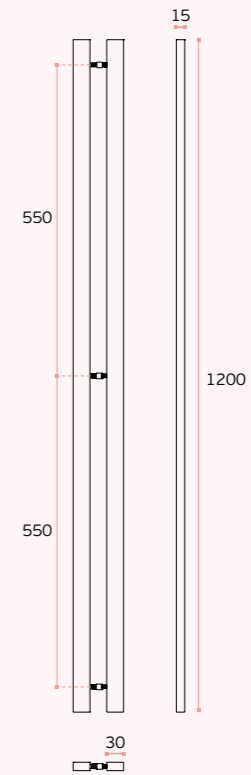

TUBULAR □

ACESSÓRIOS / ACCESSORIES

AAD --- INCLUDED