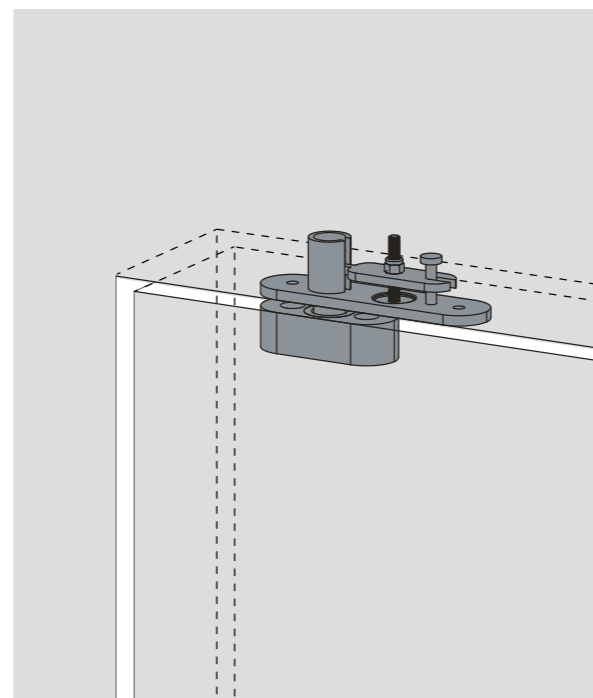

As a big advantage, this range can solve different types of installations, from the model completely invisible to the model that we can use the door frame as bottom pivot support, without any hole on the floor. Also allows big flexibility in the installation in the door, from 50mm up to the centre of the door.

IN.05.202
Pivot system fixed to the door frame /
Sistema de pivot de fixação ao aro da porta

IN.05.202.A
Pivot system for wood door /
Sistema pivotante para portas de madeira

IN.05.202.B
Pivot system for wood door /
Sistema pivotante para portas de madeira.