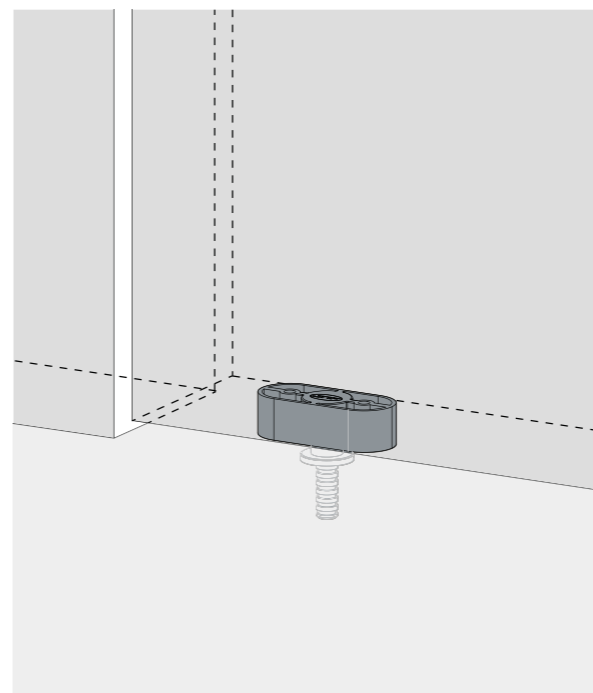

As a big advantage, this range can solve different types of installations, from the model completely invisible to the model that we can use the door frame as bottom pivot support, without any hole on the floor. Also allows big flexibility in the installation in the door, from 50mm up to the centre of the door.

IN.05.202
Pivot system fixed to the door frame /
Sistema de pivot de fixação ao aro da porta

IN.05.202.A
Pivot system for wood door /
Sistema pivotante para portas de madeira

IN.05.202.B
Pivot system for wood door /
Sistema pivotante para portas de madeira.