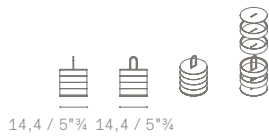

The system of stackable boxes is composed of no. 4 jewellery trays that can be slipped out one by one from the base.

Base. It comes in satin-finished aluminium in the natural matt brass finish that unites the four trays.

5519080

4,3 / 1³/₄

5519082

4,3 / 1³/₄

5519020

21 / 8¹/₄

5519022

21 / 8¹/₄