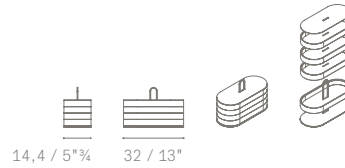

The system of stackable boxes is composed of no. 4 jewellery trays that can be slipped out one by one from the base.

Base. It comes in satin-finished aluminium in the natural matt brass finish that unites the four trays.

5519080

4,3 / 1³/₄

5519082

4,3 / 1³/₄

5519020

21 / 8¹/₄

5519022

21 / 8¹/₄