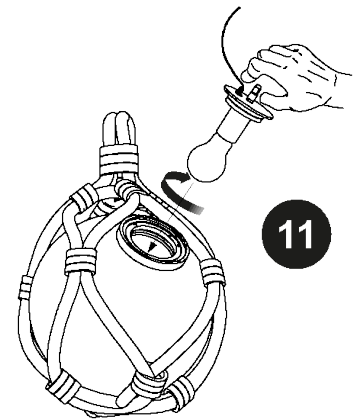

CASSINA

BOLLICOSA

Outdoor
Lampade da esterno

designitaly
uniqueness matters

www.designitaly.com

CASSINA

120 V	ON/OFF	
White-Blanc		1
Black-Noir		2
Green-Vert		

ELECTRICAL TERMINAL RECESSED
INSIDE THE CEILING J-BOX.

designitaly
uniqueness matters

www.designitaly.com

WARNING! STEP 18 PAGE 4
ADJUST THE LENGTH OF THE S. STEEL ROPE
REGOLARE LA LUNGHEZZA DELLA FUNE INOX

7

8

10

11

WARNING!
SAFETY PLUG
TAPPINO ISOLANTE

9

WARNING!
Stainless steel Rope
Corda Acciaio Inox

ROTATE THE BALL
RUOTATE LA SFERA

12

13

WARNING!
VERTICAL BULB
LAMPADINA IN VERTICALE

CASSINA

designitaly
uniqueness matters