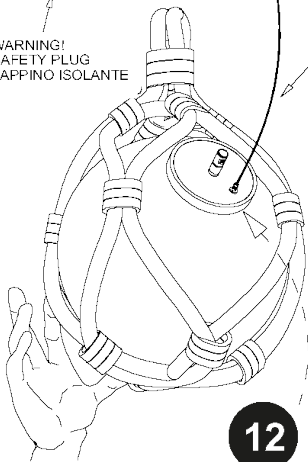

CASSINA

BOLLICOSA

Outdoor
Lampade da esterno

designitaly
uniqueness matters

www.designitaly.com

CASSINA

120 V	ON/OFF	
White-Blanc		1
Black-Noir		2
Green-Vert		

ELECTRICAL TERMINAL RECESSED
INSIDE THE CEILING J-BOX.

designitaly
uniqueness matters

www.designitaly.com

WARNING! STEP 18 PAGE 4
ADJUST THE LENGTH OF THE S. STEEL ROPE
REGOLARE LA LUNGHEZZA DELLA FUNE INOX

7

8

10

11

WARNING!
SAFETY PLUG
TAPPINO ISOLANTE

9

WARNING!
Stainless steel Rope
Corda Acciaio Inox

ROTATE THE BALL
RUOTATE LA SFERA

12

13

WARNING!
VERTICAL BULB
LAMPADINA IN VERTICALE

CASSINA

designitaly
uniqueness matters