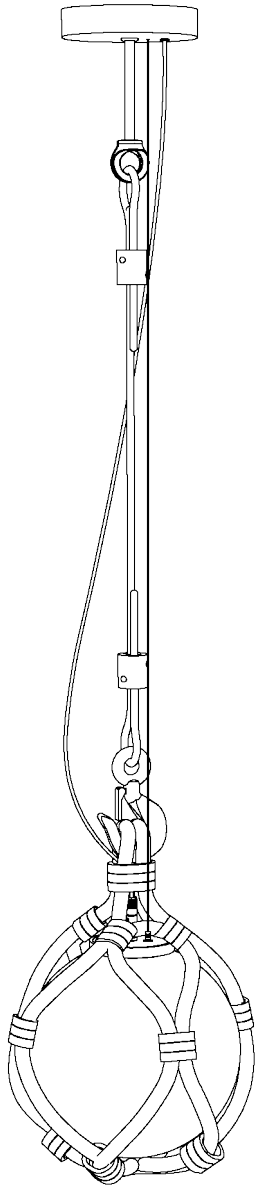

CASSINA

BOLLICOSA

Outdoor
Lampade da esterno

designitaly
uniqueness matters

www.designitaly.com

CASSINA

120 V	ON/OFF	
White-Blanc		1
Black-Noir		2
Green-Vert		

ELECTRICAL TERMINAL RECESSED
INSIDE THE CEILING J-BOX.

designitaly
uniqueness matters

www.designitaly.com

WARNING! STEP 18 PAGE 4
ADJUST THE LENGTH OF THE S. STEEL ROPE
REGOLARE LA LUNGHEZZA DELLA FUNE INOX

7

8

10

11

WARNING!
SAFETY PLUG
TAPPINO ISOLANTE

9

WARNING!
Stainless steel Rope
Corda Acciaio Inox

ROTATE THE BALL
RUOTATE LA SFERA

12

13

WARNING!
VERTICAL BULB
LAMPADINA IN VERTICALE

CASSINA

designitaly
uniqueness matters