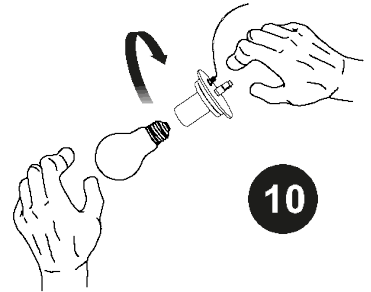

CASSINA

BOLLICOSA

Outdoor
Lampade da esterno

designitaly
uniqueness matters

www.designitaly.com

CASSINA

120 V	ON/OFF	
White-Blanc		1
Black-Noir		2
Green-Vert		

ELECTRICAL TERMINAL RECESSED
INSIDE THE CEILING J-BOX.

designitaly
uniqueness matters

www.designitaly.com

WARNING! STEP 18 PAGE 4
ADJUST THE LENGTH OF THE S. STEEL ROPE
REGOLARE LA LUNGHEZZA DELLA FUNE INOX

7

8

10

11

WARNING!
SAFETY PLUG
TAPPINO ISOLANTE