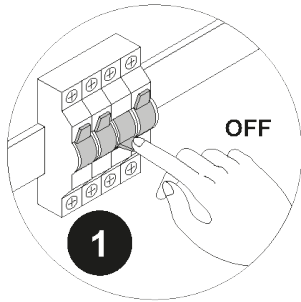

CASSINA

BOLLICOSA

Outdoor
Lampade da esterno

designitaly
uniqueness matters

www.designitaly.com

CASSINA

120 V	ON/OFF	
White-Blanc		1
Black-Noir		2
Green-Vert		

ELECTRICAL TERMINAL RECESSED
INSIDE THE CEILING J-BOX.

designitaly
uniqueness matters

www.designitaly.com

WARNING! STEP 18 PAGE 4
ADJUST THE LENGTH OF THE S. STEEL ROPE
REGOLARE LA LUNGHEZZA DELLA FUNE INOX

7

8

10

11

WARNING!
SAFETY PLUG
TAPPINO ISOLANTE

9

WARNING!
Stainless steel Rope
Corda Acciaio Inox

ROTATE THE BALL
RUOTATE LA SFERA

12

13

WARNING!
VERTICAL BULB
LAMPADINA IN VERTICALE

CASSINA

designitaly
uniqueness matters