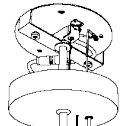

WARNING! STEP 18 PAGE 4
ADJUST THE LENGTH OF THE S. STEEL ROPE
REGOLARE LA LUNGHEZZA DELLA FUNE INOX