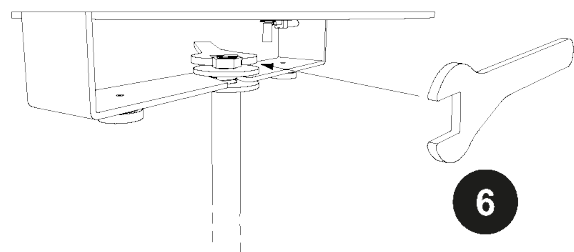

CASSINA

BOLLICOSA

Outdoor
Lampade da esterno

designitaly
uniqueness matters

www.designitaly.com

CASSINA

120 V	ON/OFF	
White-Blanc		1
Black-Noir		2
Green-Vert		

ELECTRICAL TERMINAL RECESSED
INSIDE THE CEILING J-BOX.

designitaly
uniqueness matters

www.designitaly.com

WARNING! STEP 18 PAGE 4
ADJUST THE LENGTH OF THE S. STEEL ROPE
REGOLARE LA LUNGHEZZA DELLA FUNE INOX

7

8

10

11

WARNING!
SAFETY PLUG
TAPPINO ISOLANTE

9

WARNING!
Stainless steel Rope
Corda Acciaio Inox

ROTATE THE BALL
RUOTATE LA SFERA

12

13

WARNING!
VERTICAL BULB
LAMPADINA IN VERTICALE

CASSINA

designitaly
uniqueness matters