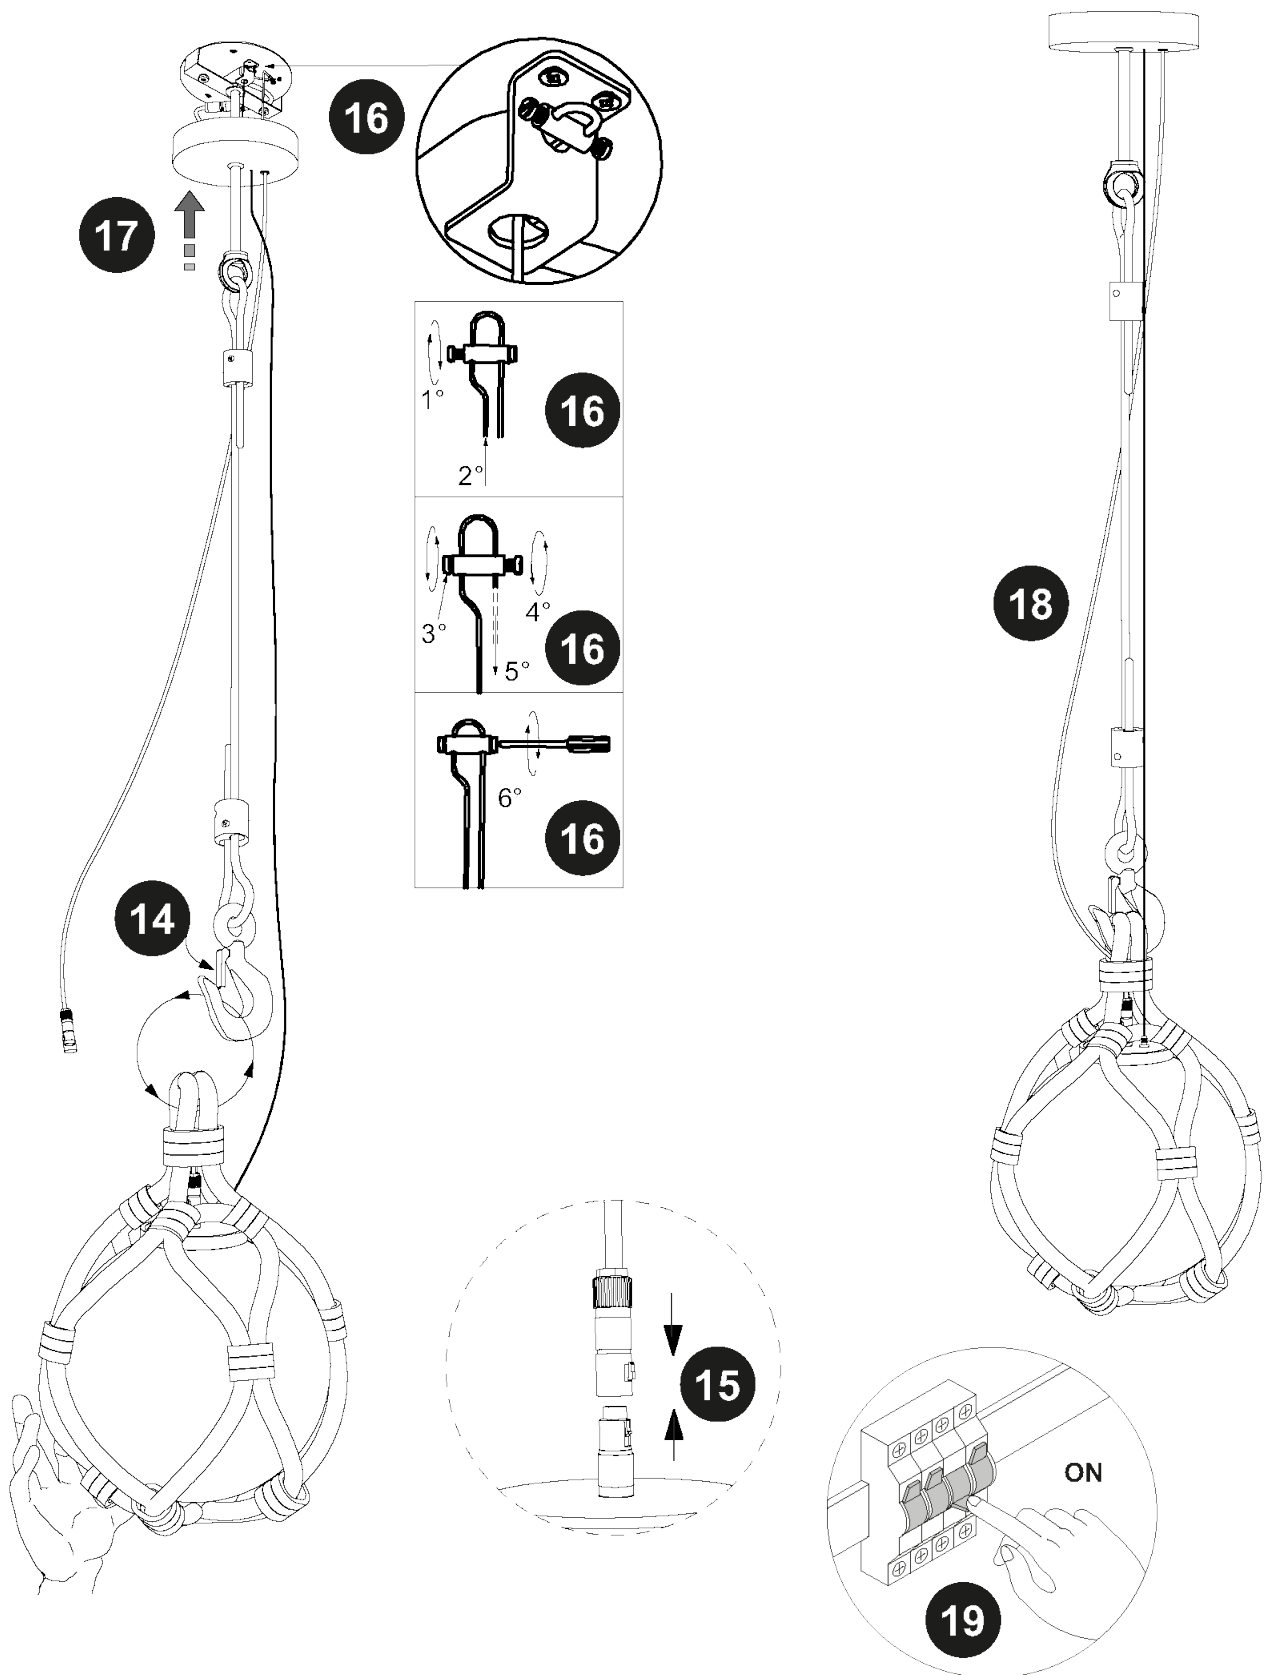

CASSINA

BOLLICOSA

Outdoor
Lampade da esterno

designitaly
uniqueness matters

www.designitaly.com

CASSINA

120 V	ON/OFF	
White-Blanc		1
Black-Noir		2
Green-Vert		

ELECTRICAL TERMINAL RECESSED
INSIDE THE CEILING J-BOX.

designitaly
uniqueness matters

www.designitaly.com

WARNING! STEP 18 PAGE 4
ADJUST THE LENGTH OF THE S. STEEL ROPE
REGOLARE LA LUNGHEZZA DELLA FUNE INOX

7

8

10

11

WARNING!
SAFETY PLUG
TAPPINO ISOLANTE

9

WARNING!
Stainless steel Rope
Corda Acciaio Inox

ROTATE THE BALL
RUOTATE LA SFERA

12

13

WARNING!
VERTICAL BULB
LAMPADINA IN VERTICALE

CASSINA

designitaly
uniqueness matters