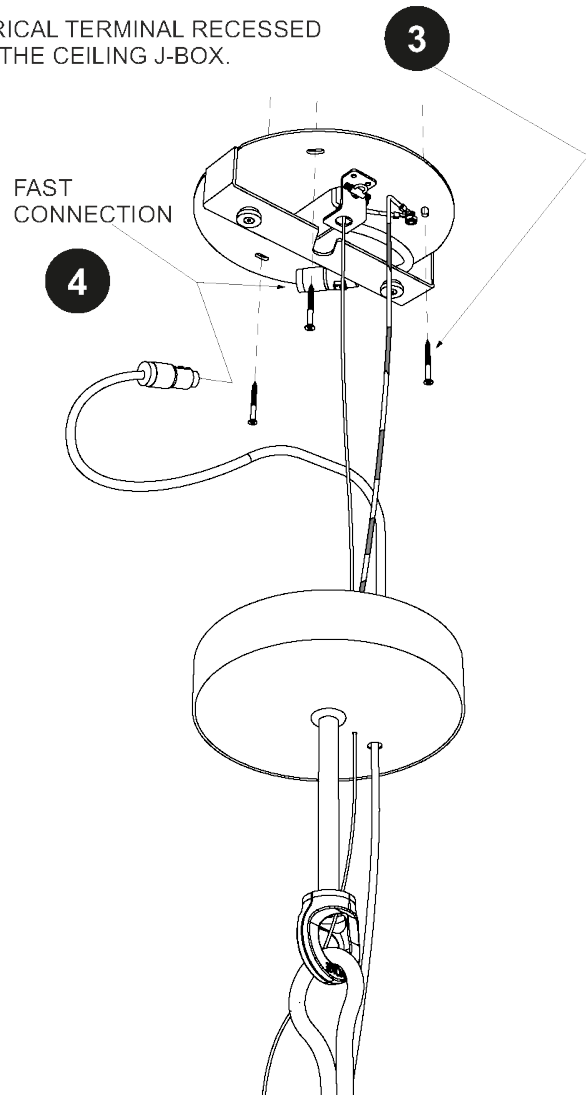

CASSINA

BOLLICOSA

Outdoor
Lampade da esterno

designitaly
uniqueness matters

www.designitaly.com

CASSINA

120 V	ON/OFF	
White-Blanc		1
Black-Noir		2
Green-Vert		

ELECTRICAL TERMINAL RECESSED
INSIDE THE CEILING J-BOX.

designitaly
uniqueness matters

www.designitaly.com

WARNING! STEP 18 PAGE 4
ADJUST THE LENGTH OF THE S. STEEL ROPE
REGOLARE LA LUNGHEZZA DELLA FUNE INOX

7

8

10

11

WARNING!
SAFETY PLUG
TAPPINO ISOLANTE

9

WARNING!
Stainless steel Rope
Corda Acciaio Inox

ROTATE THE BALL
RUOTATE LA SFERA

12

13

WARNING!
VERTICAL BULB
LAMPADINA IN VERTICALE

CASSINA

designitaly
uniqueness matters