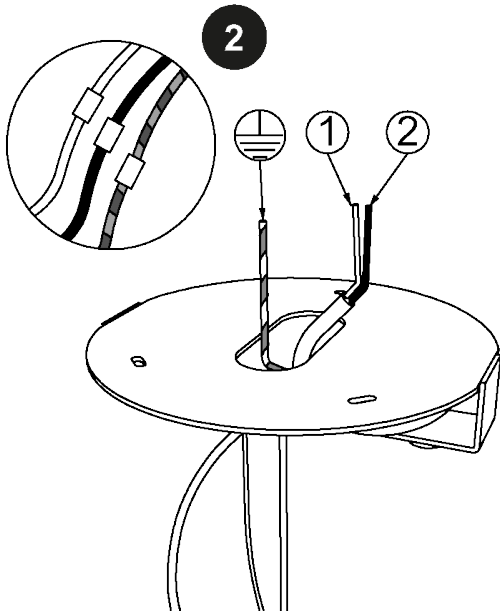

CASSINA

BOLLICOSA

Outdoor
Lampade da esterno

designitaly
uniqueness matters

www.designitaly.com

CASSINA

120 V	ON/OFF	
White-Blanc		1
Black-Noir		2
Green-Vert		

ELECTRICAL TERMINAL RECESSED
INSIDE THE CEILING J-BOX.

designitaly
uniqueness matters

www.designitaly.com

WARNING! STEP 18 PAGE 4
ADJUST THE LENGTH OF THE S. STEEL ROPE
REGOLARE LA LUNGHEZZA DELLA FUNE INOX

7

8

10

11

WARNING!
SAFETY PLUG
TAPPINO ISOLANTE

9

WARNING!
Stainless steel Rope
Corda Acciaio Inox

ROTATE THE BALL
RUOTATE LA SFERA

12

13

WARNING!
VERTICAL BULB
LAMPADINA IN VERTICALE

CASSINA

designitaly
uniqueness matters