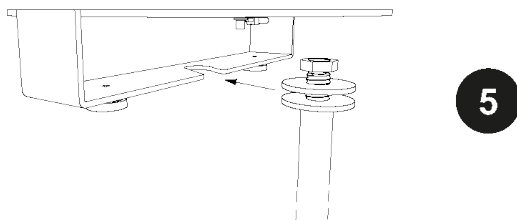

CASSINA

BOLLICOSA

Outdoor
Lampade da esterno

designitaly
uniqueness matters

www.designitaly.com

CASSINA

120 V	ON/OFF	
White-Blanc		1
Black-Noir		2
Green-Vert		

ELECTRICAL TERMINAL RECESSED
INSIDE THE CEILING J-BOX.

designitaly
uniqueness matters

www.designitaly.com

WARNING! STEP 18 PAGE 4
ADJUST THE LENGTH OF THE S. STEEL ROPE
REGOLARE LA LUNGHEZZA DELLA FUNE INOX

7

8

10

11

WARNING!
SAFETY PLUG
TAPPINO ISOLANTE