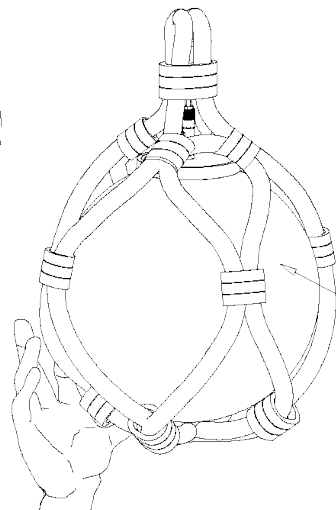

CASSINA

BOLLICOSA

Outdoor
Lampade da esterno

designitaly
uniqueness matters

www.designitaly.com

CASSINA

120 V	ON/OFF	
White-Blanc		1
Black-Noir		2
Green-Vert		

ELECTRICAL TERMINAL RECESSED
INSIDE THE CEILING J-BOX.

designitaly
uniqueness matters

www.designitaly.com

WARNING! STEP 18 PAGE 4
ADJUST THE LENGTH OF THE S. STEEL ROPE
REGOLARE LA LUNGHEZZA DELLA FUNE INOX

7

8

10

11

WARNING!
SAFETY PLUG
TAPPINO ISOLANTE

9

WARNING!
Stainless steel Rope
Corda Acciaio Inox

ROTATE THE BALL
RUOTATE LA SFERA

12

13

WARNING!
VERTICAL BULB
LAMPADINA IN VERTICALE

CASSINA

designitaly
uniqueness matters