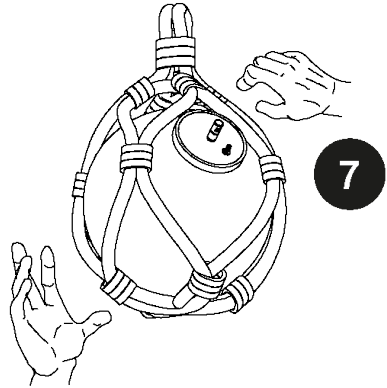

CASSINA

BOLLICOSA

Outdoor
Lampade da esterno

designitaly
uniqueness matters

www.designitaly.com

CASSINA

120 V	ON/OFF	
White-Blanc		1
Black-Noir		2
Green-Vert		

ELECTRICAL TERMINAL RECESSED
INSIDE THE CEILING J-BOX.

designitaly
uniqueness matters

www.designitaly.com

WARNING! STEP 18 PAGE 4
ADJUST THE LENGTH OF THE S. STEEL ROPE
REGOLARE LA LUNGHEZZA DELLA FUNE INOX

7

8

10

11

WARNING!
SAFETY PLUG
TAPPINO ISOLANTE

9

WARNING!
Stainless steel Rope
Corda Acciaio Inox

ROTATE THE BALL
RUOTATE LA SFERA

12

13

WARNING!
VERTICAL BULB
LAMPADINA IN VERTICALE

CASSINA

designitaly
uniqueness matters