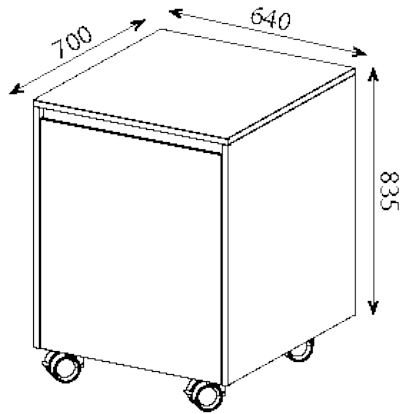

SINGLE UNIT/ MODULO SINGOLO

GIGLIO

64 x 70 cm - 25,19 x 27,5 in. module in 430 scotch brite stainless steel with one door.

2 cm - 0,7 in. high top in 304 stainless steel.

Gola opening system.

Door with Bluemotion adaptive damping system.