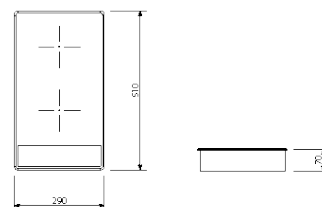

Fornello a induzione da incasso Fabita. Color nero lucido. Sistema di rilevazione e adattamento dimensione pentola.