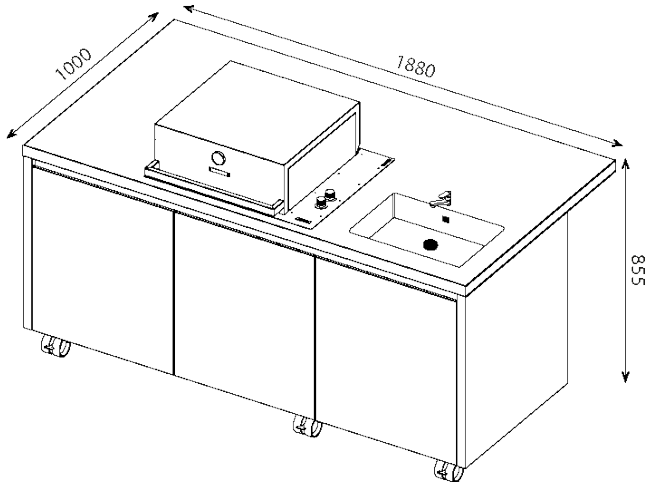

188 x 100 cm - 74 x 38,3 in. island in 430 scotch brite stainless steel.

4-cm - 1,5 in. high snack top in 304 stainless steel.

Flush-mount sink top.

Gola opening system.

Three 60-cm - 23,6 in. wide doors with Bluemotion adaptive damping system.