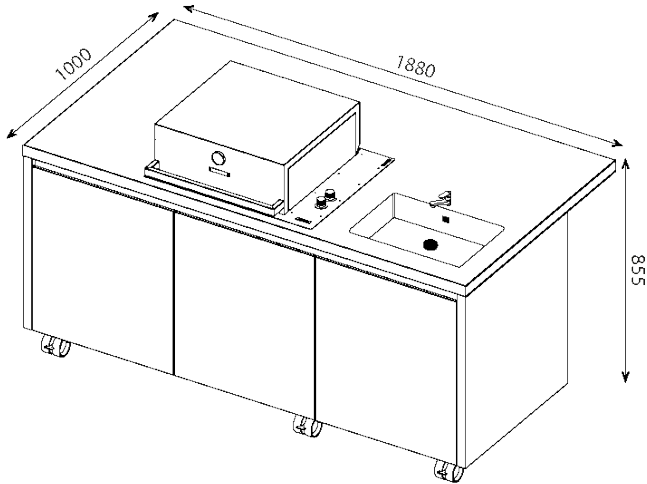

ISCHIA BBQ

184 x 70 cm - 72,4 x 27,5 in. island in 430 scotch brite stainless steel.

2-cm - 0,7 in. high top in 304 stainless steel .

Flush-mount sink top.

Three 60 cm - 23,6 in. wide doors with Tip-on opening and Bluemotion adaptive damping system.