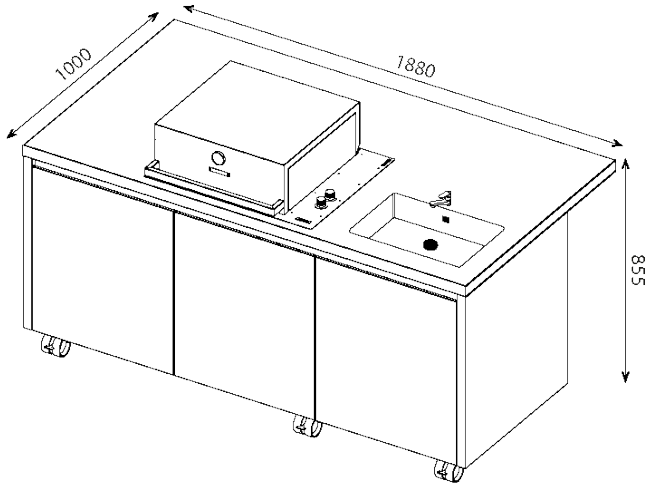

Four rotating wheels, two of which are front wheels with brakes.

Available in six configurations.

Modulo da 64 x 70 cm in acciaio inox 430 scotch brite con un'anta.

Top alto 2 cm in acciaio inox 304.

Sistema di apertura con Gola.

PANAREA BBQ

188 x 100 cm - 74 x 39,3 in. island in 430 scotch brite stainless steel.

4 cm - 1,5 in. high snack top in 304 stainless steel .

Flush-mount sink top.

Gola opening system.

Three 60 cm - 23,6 in. wide doors with Bluemotion adaptive damping system.