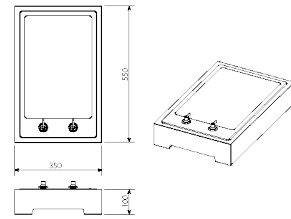

SMEG STAND-ALONE INDUCTION INDUZIONE SMEG STAND ALONE

COD OUT010IS

Smeg countertop induction hob. Not attached to the top. Satin-finish stainless steel colour. Pot size detection and adjustment system. Cable length 120 cm - 47,2 in.