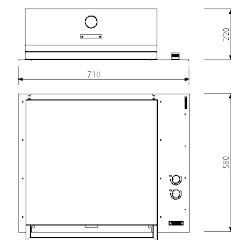

Gas fogher barbecue. Professional quality, minimalist design and high performance. Two burners of 2.5kw each, 1 cooking grill, and a stainless steel cooking plate.

Barbecue a Gas Fògher. Qualità professionale, design minimale ed elevate prestazioni. Due Bruciatori da 2,5 Kw l'uno. 1 Griglia di cottura e 1 Piastra di cottura in acciaio inox.