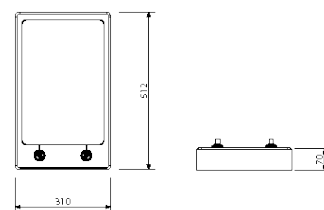

**INDUCTION HOBS
PIANI COTTURA INDUZIONE**

**SMEG INDUCTION HOB
PIANO A INDUZIONE SMEG**

COD PGF32I-1

Smeg built-in induction hob. Satin-finish stainless steel colour. Pot size detection and adjustment system. Cable length 120 cm - 47,2 in.