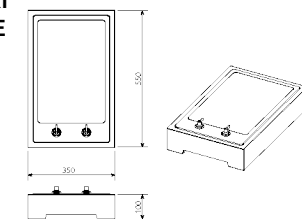

Teppan Yaki Smeg da appoggio. Indipendente dal top. Color acciaio inox effetto satinato. Indicatore di calore residuo e sistema di auto-arresto in caso di surriscaldamento. Lunghezza cavo 120 cm