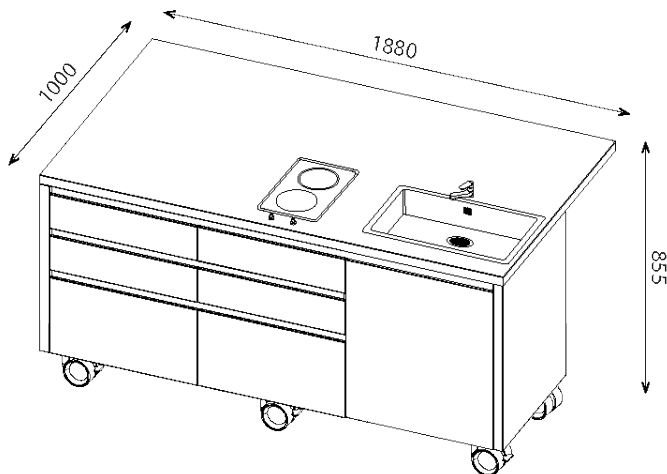

OUTDOOR ISLAND / ISOLA OUTDOOR

LIPARI

188 x 100 cm - 74 x 39,3 in. island in 430 scotch brite stainless steel.

4 cm - 1,5 in. high snack top in 304 stainless steel.

Flush-mount sink top.

Opening system with Tip-on and Bluemotion.