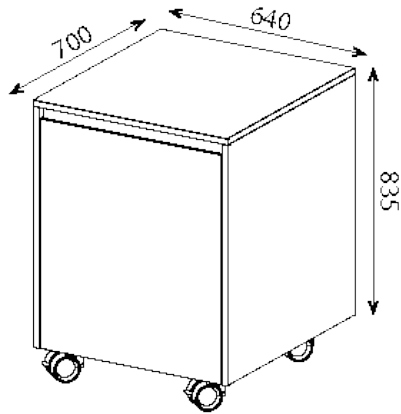

SINGLE UNIT/ MODULO SINGOLO

BURANO

64 x 70 cm - 25,19 x 27,5 in. module in 430 scotch brite stainless steel with four drawers.

2 cm - 0,7 in. high top in 304 stainless steel.

Gola opening system.

Drawers 177 mm - 4.6 in. high with Bluemotion adaptive damping system with 30 kg - 66 lb. capacity.

Four rotating wheels including two front wheels with brakes.

Available in five configurations.

Modulo da 64 x 70 cm in acciaio inox 430 scotch brite con quattro cassetti.

Top alto 2 cm in acciaio inox 304.

Sistema di apertura con Gola.

Cassetti di 177mm di altezza con sistema di ammortizzazione adattivo Bluemotion con portata di 30 kg.

Quattro ruote piroettanti di cui due frontali con freno.

Disponibile in cinque configurazioni.

**KITCHEN TOP /
PIANO**

COD OUT003PN

**INDUCTION HOB/
INDUZIONE**

COD OUT003IS

BARBECUE

COD OUT003BS

TEPPAN YAKI

COD OUT003TS

WITH CUSTOMIZABLE HOLES
max width of 60 cm/ 23,62 in

CON FORI PERSONALIZZABILI
larghezza mass. 60 cm

COD OUT003PR