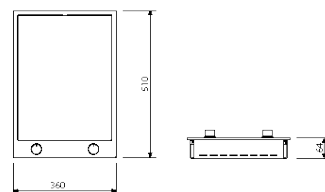

**BARAZZA INDUCTION HOB
PIANO A INDUZIONE BARAZZA**

COD 1PTIID

Barazza built-in induction stove. Made of thick AISI 316 steel. Equipped with a selective pan detector and heat retention. Electronic child safety lock