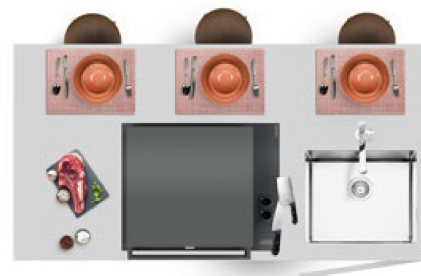

FOGHER GAS BARBECUE / BARBECUE A GAS FOGHER
COD OUT06BF

designitaly
uniqueness matters
www.designitaly.com