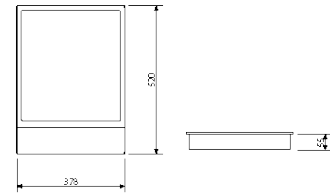

Miele built-in induction hob. Fast and flexible with two cooking zones including a PowerFlex zone. Very short cooking start times thanks to TwinBooster function.

Piano di cottura a induzione da incasso Miele. Rapido e flessibile con due zone cottura inclusa una zona PowerFlex. Brevissimi tempi di inizio cottura grazie alla funzione TwinBooster.