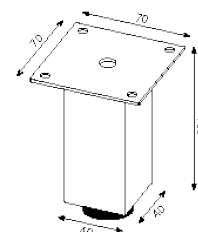

Piedino con piastra in acciaio inox, alto 100 mm, regolabile in altezza di 15mm. Portata 40Kg