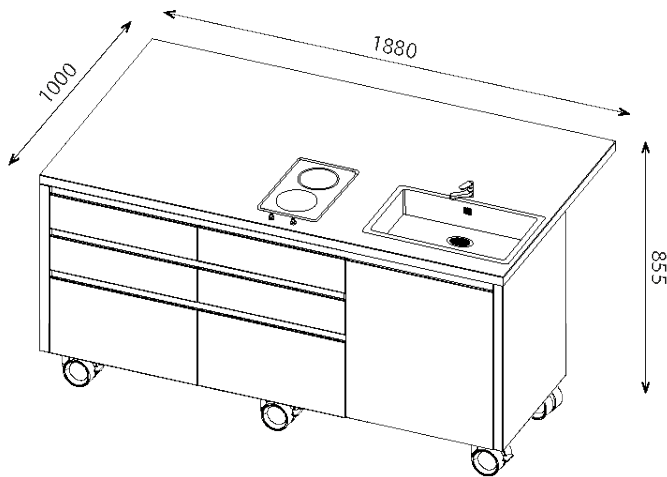

90 CON BARBECUE A GAS FOGHER
COD OUT011FG

120 CON BARBECUE A GAS FOGHER
COD OUT012FG

LISA

OUTDOOR ISLAND / ISOLA OUTDOOR

PANAREA

64 x 70 cm - 25,19 x 27,5 in. module made of 430 scotch brite stainless steel with two large drawers.

2 cm - 0,7 in. high top in 304 stainless steel.

Gola opening system.

Drawers 357-mm 14 in. high with Bluemotion adaptive damping system of 65 kg - 143,3 lb capacity.

Four rotating wheels including two front wheels with brakes.