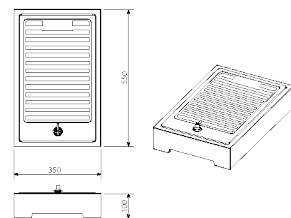

Barbecue elettrico Smeg da appoggio. Indipendente dal top. Color acciaio inox effetto satinato con griglia in Ghisa. Lunghezza cavo 120 cm