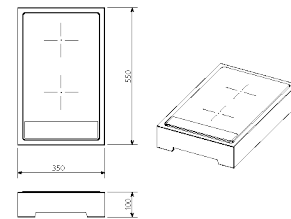

Fornello a induzione Fabita da appoggio. Indipendente dal top. Color nero lucido e acciaio inox effetto satinato.