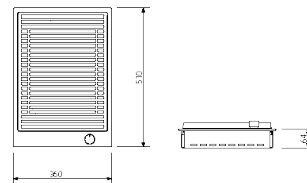

**BARAZZA ELECTRIC BARBECUE
BARBECUE ELETTRICO BARAZZA**

COD 1PTIBQ

Barazza built-in electric barbecue. AISI 316 stainless steel construction. Cast iron grill.
Lava stone for cooking liquid absorption.

Barbecue elettrico da incasso Barazza. Struttura in acciaio inox AISI 316. Griglia in ghisa. Pietra lavica per assorbimento liquidi di cottura.