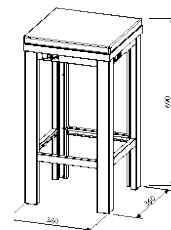

Sgabello in ferro verniciato bianco con poggia piedi e supporti in acciaio inox. Nella parte superiore un comodo cuscino con grip antiscivolo di colore antracite.