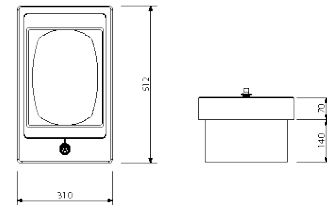

Smeg built-in electric fryer. Satin-finish stainless steel colour. Auto-stop system against overheating. Cable length 120 cm - 47,2 in.

Friggitrice elettrica Smeg a incasso. Color acciaio inox effetto satinato. Sistema di auto-arresto per surriscaldamento. Lunghezza cavo 120 cm