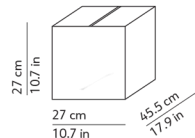

CODES AND DIMENSIONS / CODICI E DIMENSIONI

K400335

PACKAGING / IMBALLO

Diffusers
Volume: 0.033 m³ / 1.171 ft³
Gross weight: 3.20 kg / 7.04 lbs

Structure
Volume: 0.033 m³ / 1.171 ft³
Gross weight: 3.82 kg / 8.40 lbs