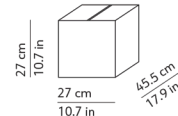

CODES AND DIMENSIONS / CODICI E DIMENSIONI

K400335

PACKAGING / IMBALLO

Diffusers
Volume: 0.033 m³ / 1.171 ft³
Gross weight: 3.20 kg / 7.04 lbs

Structure
Volume: 0.033 m³ / 1.171 ft³
Gross weight: 3.82 kg / 8.40 lbs