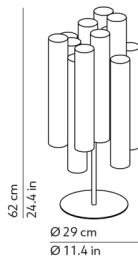

CODES AND DIMENSIONS / CODICI E DIMENSIONI

K400335

PACKAGING / IMBALLO

Diffusers
Volume: 0.033 m³ / 1.171 ft³
Gross weight: 3.20 kg / 7.04 lbs

Structure
Volume: 0.033 m³ / 1.171 ft³
Gross weight: 3.82 kg / 8.40 lbs