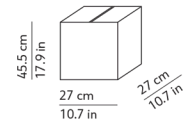

This lamp must be disposed in conformity with the EU directive 2002/96/EC
Apparecchio di illuminazione da smaltire secondo la direttiva EU 2002/96/EC

CODES AND DIMENSIONS / CODICI E DIMENSIONI

K401335

PACKAGING / IMBALLO

Diffusers
Volume: 0.033 m³ / 1.171 ft³
Gross weight: 3.20 kg / 7.04 lbs

Structure
Volume: 0.033 m³ / 1.171 ft³
Gross weight: 3.52 kg / 7.74 lbs

MATERIALS AND FINISHINGS / MATERIALI E FINITURE

DIFFUSER / DIFFUSORE