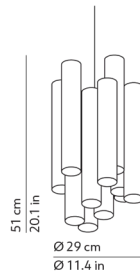

This lamp must be disposed in conformity with the EU directive 2002/96/EC
Apparecchio di illuminazione da smaltire secondo la direttiva EU 2002/96/EC

CODES AND DIMENSIONS / CODICI E DIMENSIONI

K401335

PACKAGING / IMBALLO

Diffusers
Volume: 0.033 m³ / 1.171 ft³
Gross weight: 3.20 kg / 7.04 lbs

Structure
Volume: 0.033 m³ / 1.171 ft³
Gross weight: 3.52 kg / 7.74 lbs

MATERIALS AND FINISHINGS / MATERIALI E FINITURE

DIFFUSER / DIFFUSORE