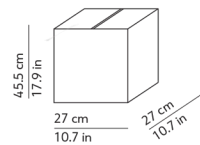

Diffusers
Volume: 0.033 m³ / 1.171 ft³
Gross weight: 3.20 kg / 7.04 lbs

Structure
Volume: 0.033 m³ / 1.171 ft³
Gross weight: 3.52 kg / 7.74 lbs

MATERIALS AND FINISHINGS / MATERIALI E FINITURE

DIFFUSER / DIFFUSORE