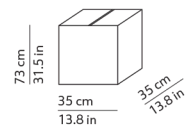

CODES AND DIMENSIONS / CODICI E DIMENSIONI

K360375N  
K360375O

PACKAGING / IMBALLO

Diffuser  
Volume: 0.064 m<sup>3</sup> / 2.260 ft<sup>3</sup>  
Gross weight: 2.50 kg / 5.50 lbs

Structure  
Volume: 0.128 m<sup>3</sup> / 4.520 ft<sup>3</sup>  
Gross weight: 4.00 kg / 8.80 lbs