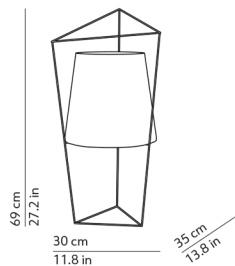

Table Lamp - Lampada da Tavolo

Design - MR SMITH STUDIO / 2019

<sup>EN</sup> Table lamp. Opal diffuser made of two layers of mouth blown glass. Coated or satin brass structure.

<sup>IT</sup> Lampada da tavolo. Diffusore in vetro opale incamiciato e soffiato. Struttura in ottone verniciato o satinato.

CODES AND DIMENSIONS / CODICI E DIMENSIONI

K360375N  
K360375O

PACKAGING / IMBALLO

Diffuser  
Volume: 0.064 m<sup>3</sup> / 2.260 ft<sup>3</sup>  
Gross weight: 2.50 kg / 5.50 lbs

Structure  
Volume: 0.128 m<sup>3</sup> / 4.520 ft<sup>3</sup>  
Gross weight: 4.00 kg / 8.80 lbs