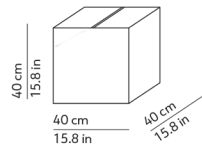

CODES AND DIMENSIONS / CODICI E DIMENSIONI

K360375N  
K360375O

PACKAGING / IMBALLO

Diffuser  
Volume: 0.064 m<sup>3</sup> / 2.260 ft<sup>3</sup>  
Gross weight: 2.50 kg / 5.50 lbs

Structure  
Volume: 0.128 m<sup>3</sup> / 4.520 ft<sup>3</sup>  
Gross weight: 4.00 kg / 8.80 lbs