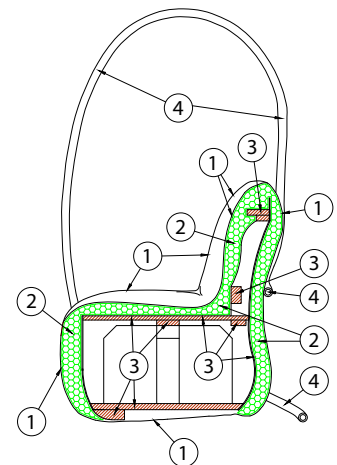

11M

DESIGN SIMONE MICHELI

SEXYCHAIR

Sexychair is as pretty and light as versatile items. It can have a dialectic relationship with its locations and it looks like a way of thinking or virtually a choice of life that turns into beauty. It is as sexy as a beautiful woman. Its curves are alluring and winding. It is sometimes cute and wants to have fun. Its metal handles help it constantly move the goalposts even if it fully performs its duty.

- 1 - dacron® fiber 100 gr;
- 2 - high resilience polyurethane foam of different densities;
- 3 - internal structural frame in solid firwood;
- 4 - external structural frame in chrome tubular metal.

DIMENSIONS:

TECHNICAL DETAILS:

Removable cover: NO	kg	m ³	mts
SEXYCHAIR	35	1.57	2.80

<https://adrenalina.it/sexychair/>

adrenalina
WE ARE DIFFERENT!

11M

DESIGN SIMONE MICHELI

SEXYCHAIR

SUGGESTED FABRICS:

- 1 - fibra di dacron® 100 gr;
- 2 - poliuretano espanso indeformabile di diverse densità;
- 3 - telaio interno in multistrato di legno di abete;
- 4 - telaio esterno in tubolare metallico cromato.

DIMENSIONI: