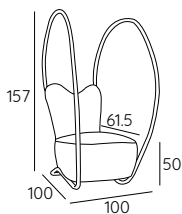

11M

DESIGN SIMONE MICHELI

SEXYCHAIR

Sexychair is as pretty and light as versatile items. It can have a dialectic relationship with its locations and it looks like a way of thinking or virtually a choice of life that turns into beauty. It is as sexy as a beautiful woman. Its curves are alluring and winding. It is sometimes cute and wants to have fun. Its metal handles help it constantly move the goalposts even if it fully performs its duty.

- 1 - dacron® fiber 100 gr;
- 2 - high resilience polyurethane foam of different densities;
- 3 - internal structural frame in solid firwood;
- 4 - external structural frame in chrome tubular metal.

DIMENSIONS:

TECHNICAL DETAILS:

Removable cover: NO	kg	m ³	mts
SEXYCHAIR	35	1.57	2.80

<https://adrenalina.it/sexychair/>

adrenalina
WE ARE DIFFERENT!

11M

DESIGN SIMONE MICHELI

SEXYCHAIR

SUGGESTED FABRICS:

INFORMAZIONI TECNICHE:

Sfoderabile: NO	kg	m ³	mts
SEXYCHAIR	35	1.57	2.80

11M

DESIGN SIMONE MICHELI

SEXYCHAIR

RIVESTIMENTI CONSIGLIATI:

<https://adrenalina.it/sexychair/>

adrenalina
WE ARE DIFFERENT!