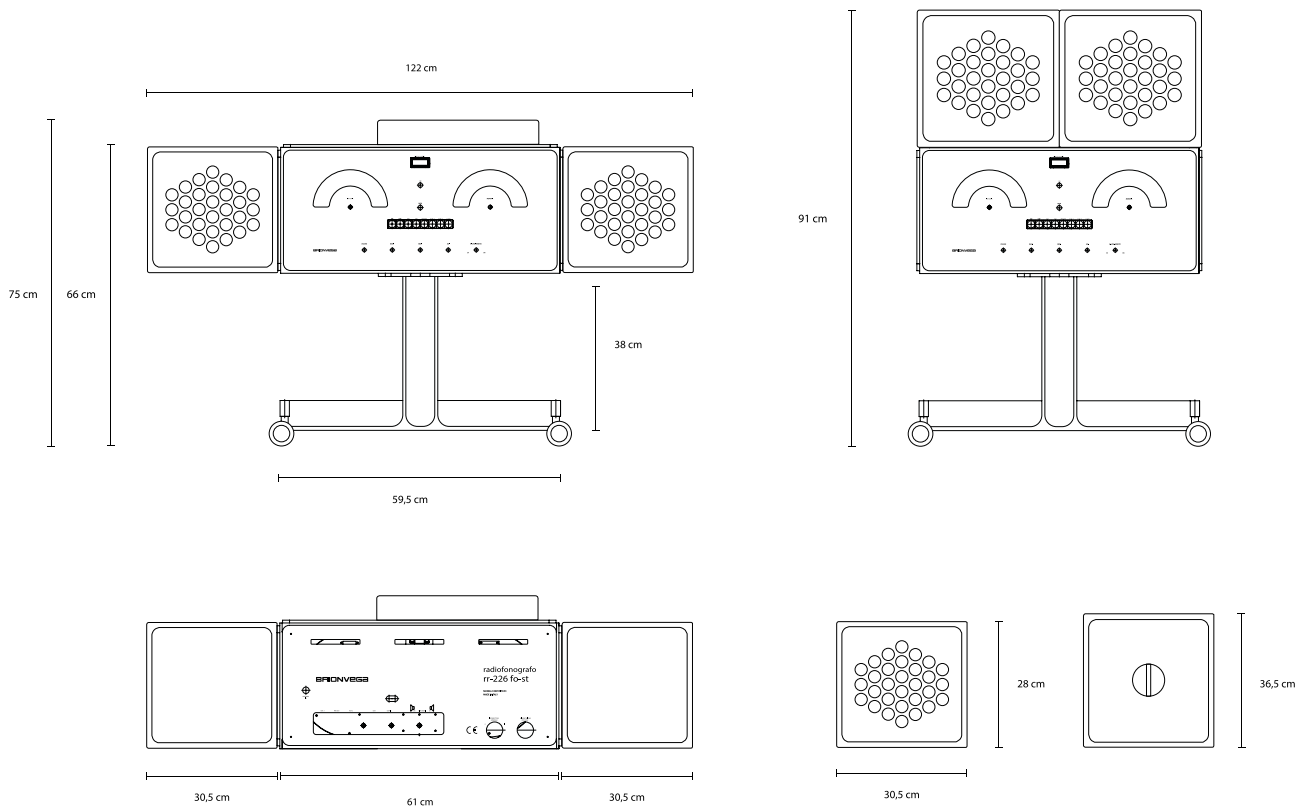

**BRIONVEGA**

Technical sheet  
Scheda tecnica

## Loudspeakers installation

- To install the speakers on the central body, the speaker must be aligned perpendicular to the central body and consequently descend **any other method is incorrect and can damage both the speaker and the central body.**
- To uninstall the speakers from the central body, you must only pull the speaker upwards **any other gesture can damage both the speaker and the central body.**