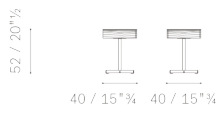

In the same collection.

- Bob
- Bob Bistrot
- Bob (square version)

Bob with drawer Tavoli, Tavolini e Scrivanie / Tables, Small tables and Desks

5364616

5364430

5364431

Upholstery | Pelle Frau® leather:

Rivestimento | In Pelle Frau®: