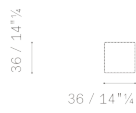

In the same collection.

- Bob
- Bob Bistrot
- Bob (square version)

Bob with drawer Tavoli, Tavolini e Scrivanie / Tables, Small tables and Desks

5364616

5364430

5364431

Upholstery | Pelle Frau® leather:

Rivestimento | In Pelle Frau®: