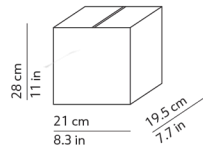

### PACKAGING / IMBALLO

Volume: 0.011 m<sup>3</sup> / 0.401 ft<sup>3</sup>  
Gross weight: 2.06 kg / 4.53 lbs