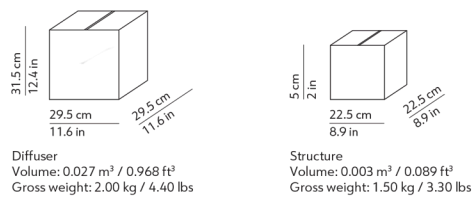

CODES AND DIMENSIONS / CODICI E DIMENSIONI

K350356B
K350356C
K350356O

PACKAGING / IMBALLO

Diffuser
Volume: 0.027 m³ / 0.968 ft³
Gross weight: 2.00 kg / 4.40 lbs

Structure
Volume: 0.003 m³ / 0.089 ft³
Gross weight: 1.50 kg / 3.30 lbs

 Suspension lamp
Lampada a sospensione

 Canopy - diam. 4.9in h. 1.2in - white
fixed to the ceiling with not provided screws (2-4)
 Rosone - diam. 12.5cm h. 3cm - bianco
fissato a soffitto con tasselli (2-4) non forniti