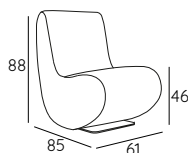

NINA

DESIGN SIMONE MICHELI

Nina is a sinuous and ergonomic small armchair dimensions, with a sculpted and graceful shape. Designed to furnish small contract and home spaces, it is proposed with armrests in painted or tubular metal chromed, or without armrests. Nina is a piece of furniture that is timidly inserts into the environment, creating small corners of waiting or conversation.

MATERIALS:

- 1 - dacron® fiber 100 gr;
- 2 - high resilience polyurethane foam of different densities;
- 3 - structural frame in solid firwood;
- 4 - metal base.

DIMENSIONS:

with armrests

without armrests

DESIGN SIMONE MICHELI

TECHNICAL DETAILS:

Removable cover: NO	kg	m ³	mts
NINA WITH ARMRESTS	19	0.55	2.60
NINA WITHOUT ARMRESTS	19	0.55	2.60

SUGGESTED FABRICS:

PHOTO GALLERY:

Nina with armrests

Nina with armrest and structural frame in polished white

NINA

DESIGN SIMONE MICHELI

Nina è una poltroncina sinuosa ed ergonomica, di piccole dimensioni, con una forma scolpita ed aggraziata. Progettata per arredare spazi contract e home di piccole dimensioni, è proposta con braccioli in tubolare metallico verniciato o cromato, o senza braccioli. Nina è un oggetto di arredo che si inserisce timidamente nell'ambiente, creando piccoli angoli di attesa o conversazione.