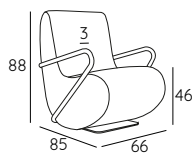

NINA

DESIGN SIMONE MICHELI

Nina is a sinuous and ergonomic small armchair dimensions, with a sculpted and graceful shape. Designed to furnish small contract and home spaces, it is proposed with armrests in painted or tubular metal chromed, or without armrests. Nina is a piece of furniture that is timidly inserts into the environment, creating small corners of waiting or conversation.

MATERIALS:

- 1 - dacron® fiber 100 gr;
- 2 - high resilience polyurethane foam of different densities;
- 3 - structural frame in solid firwood;
- 4 - metal base.

DIMENSIONS:

with armrests

without armrests

DESIGN SIMONE MICHELI

TECHNICAL DETAILS:

Removable cover: NO	kg	m ³	mts
NINA WITH ARMRESTS	19	0.55	2.60
NINA WITHOUT ARMRESTS	19	0.55	2.60

SUGGESTED FABRICS:

PHOTO GALLERY:

Nina with armrests

Nina with armrest and structural frame in polished white