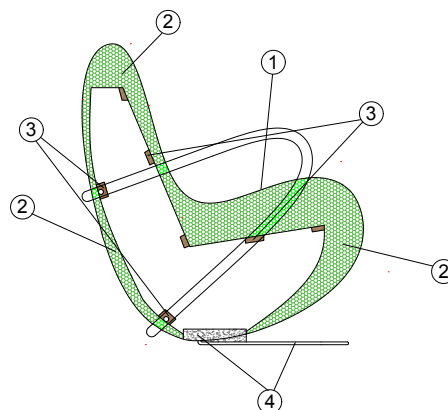

NINA

DESIGN SIMONE MICHELI

Nina is a sinuous and ergonomic small armchair dimensions, with a sculpted and graceful shape. Designed to furnish small contract and home spaces, it is proposed with armrests in painted or tubular metal chromed, or without armrests. Nina is a piece of furniture that is timidly inserts into the environment, creating small corners of waiting or conversation.

MATERIALS:

- 1 - dacron® fiber 100 gr;
- 2 - high resilience polyurethane foam of different densities;
- 3 - structural frame in solid firwood;
- 4 - metal base.

DIMENSIONS:

with armrests

without armrests

DESIGN SIMONE MICHELI

TECHNICAL DETAILS:

Removable cover: NO	kg	m ³	mts
NINA WITH ARMRESTS	19	0.55	2.60
NINA WITHOUT ARMRESTS	19	0.55	2.60

SUGGESTED FABRICS:

PHOTO GALLERY:

Nina with armrests

Nina with armrest and structural frame in polished white

- 1 - fibra di dacron® 100 gr;
- 2 - poliuretano espanso indeformabile di diverse densità;
- 3 - telaio in multistrato di legno di abete;
- 4 - base in metallo.

DIMENSIONI:

Con braccioli

Senza braccioli

BASI: