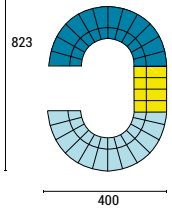

# NIBBLER

COMBINAZIONI SUGGERITE:

A 4 X A  
2 X B

B 6 X A  
3 X B

C 4 X A

D 8 X B

E 7 X A

F 4 X C

G 4 X A  
1 X C

H 4 X A  
3 X C

I 8 X A  
2 X C

L 4 X A  
4 X C

M 2 X A  
2 X B  
3 X C

N 1 X A  
1 X B  
4 X C

O 2 X A  
2 X B  
5 X C

P 4 X A  
4 X B  
1 X C

Q 4 X A  
4 X B  
1 X C

R 2 X A  
4 X C

S 2 X A  
7 X C

T 2 X A  
4 X B  
8 X C

11M

DESIGN ANTONIO PICIULO