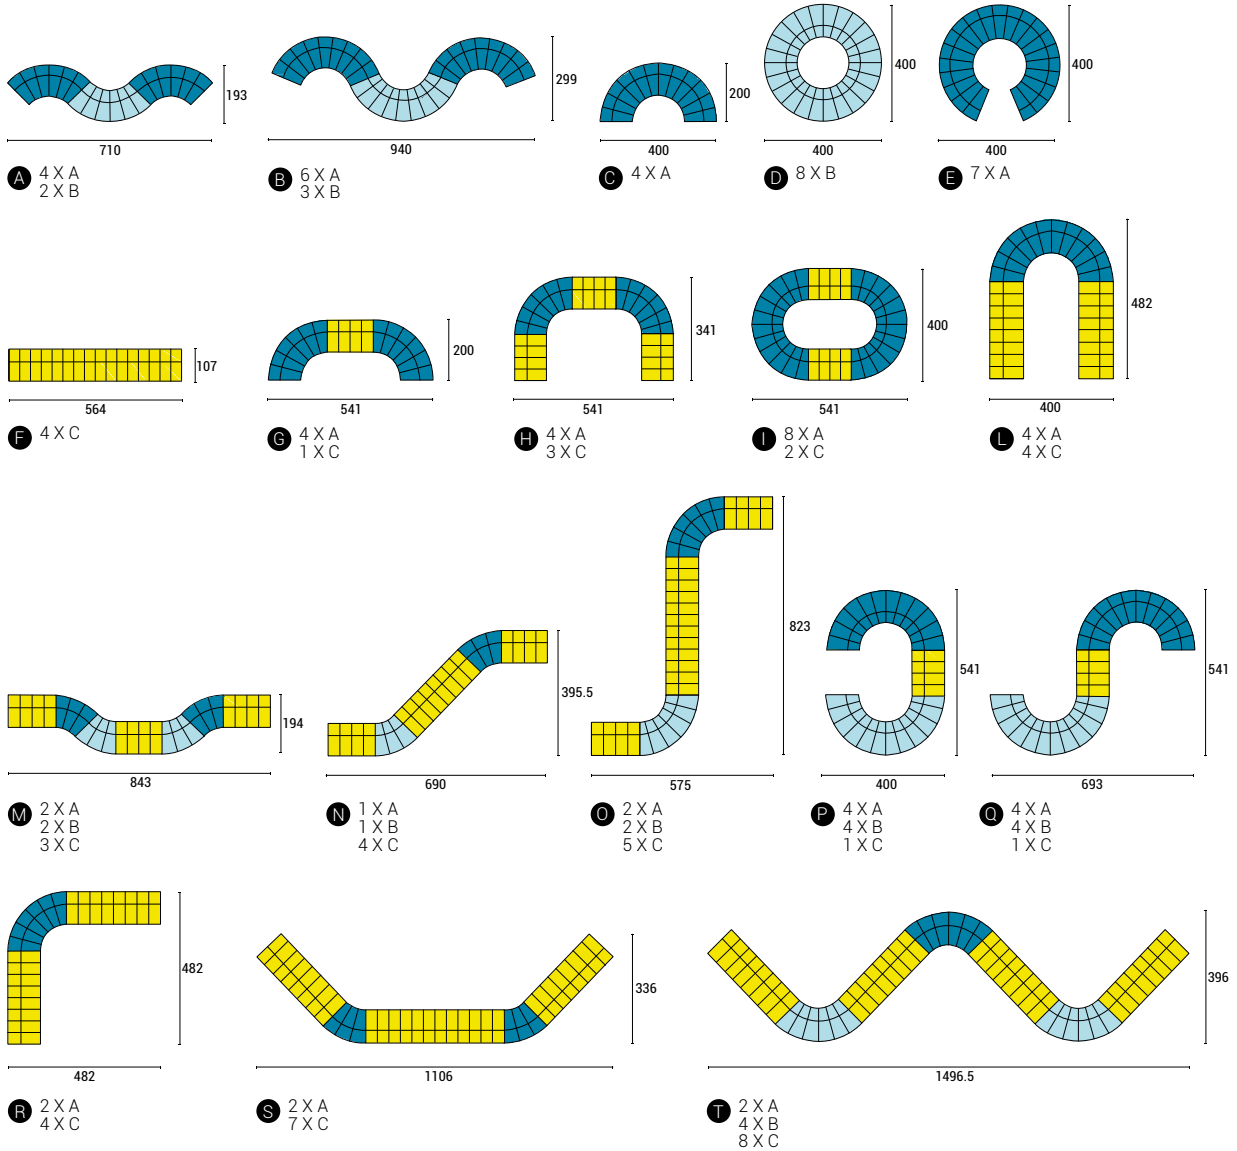

11M

DESIGN ANTONIO PICIULO

NIBBLER

SUGGESTED CONFIGURATIONS:

11M

DESIGN ANTONIO PICIULO

NIBBLER

TECHNICAL DETAILS:

Removable cover: NO	kg	m³	mts
NIBBLER CONCAVE UNIT A	30	1.39	6.60
NIBBLER CONVEX UNIT B	30	1.39	6.60
NIBBLER LINEAR UNIT C	31	1.27	6.60
STRAIGHT-LINE SOFA NIBBLER	20	0.89	4.40x1 mtl
CURVED SOFA NIBBLER	20	0.89	4.40x1 mtc

SUGGESTED FABRICS:

Lemming 29500

Luna/Z CS

Europost 2

Natur wool

Fenice

Polaris Pro

Happy

Sprint

Parasol 100

The bielastic coatings adhere perfectly to the product.

The velvets and the fake leathers dress the product with softness with small pence in the more rounded parts, which become the natural characteristic of this version.

<https://adrenalina.it/nibbler/>

adrenalina
WE ARE DIFFERENT!