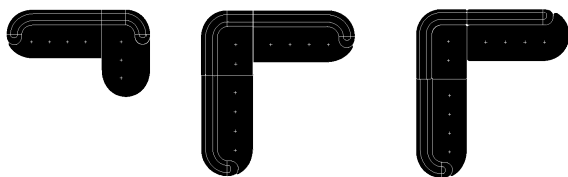

Ø 100 H 72 cm
Ø 39,4" H 28,3"

Ø 80 H 41 cm
Ø 31,5" H 16,1"

art. PPO110
pouf abbinato /
matching ottoman

Ø 110 H 41 cm
Ø 43,3" H 16,1"

art. PBR110 SX/DX
poltrona abbinata /
matching armchair

Ø 110 H 72 cm
Ø 43,3" H 28,3"
H seduta - seat 41 cm/16,1"