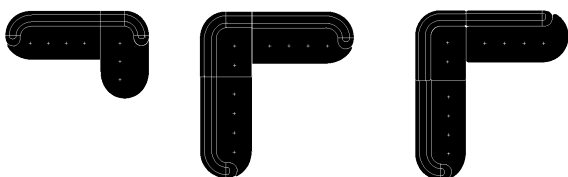

Ø 100 H 72 cm
Ø 39,4" H 28,3"

Ø 80 H 41 cm
Ø 31,5" H 16,1"

art. PPO110
pouf abbinato /
matching ottoman

Ø 110 H 41 cm
Ø 43,3" H 16,1"

art. PBR110 SX/DX
poltrona abbinata /
matching armchair

Ø 110 H 72 cm
Ø 43,3" H 28,3"
H seduta - seat 41 cm/16,1"