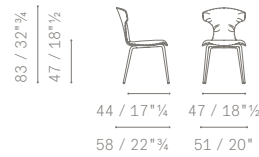

In the same collection.

- Montera chair
- Montera stool

5559005

wood legs

5559005

metal legs

Upholstery | Pelle Frau® leather:

Rivestimento | In Pelle Frau®: