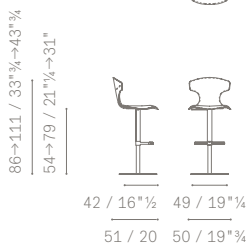

#### COLUMN-BASE STOOL

**Base.** Made of chrome plated steel, it is composed of a four-brackets joint plate structure, a column, a tubular footrest and a flat round base. The joint plate, which features black nylon spacers, secures the shell to the base. The tubular footrest features a diamond-shaped knurled effect. The upper part of the column (above the footrest) is upholstered in leather or saddle-leather matching the shell upholstery. Felt pads protect the floor.

**Functions.**

- 1 - 360° rotation
- 2 - Height-adjusting with gas springs controlled by a chromed steel lever placed under the seat shell.

**Removability.** Not possible.

5559001

5559101

5559091

5559090

5559091