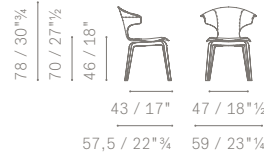

**Functions.**

- 1 - 360° rotation
- 2 - Height-adjusting with gas springs controlled by a chromed steel lever placed under the seat shell.

**Removability.** Not possible.

5559001

5559101

5559091

5559090

5559091