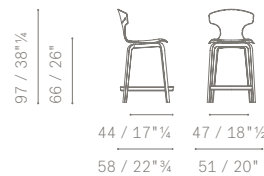

**Functions.**

- 1 - 360° rotation
- 2 - Height-adjusting with gas springs controlled by a chromed steel lever placed under the seat shell.

**Removability.** Not possible.

5559001

5559101

5559091

5559090

5559091