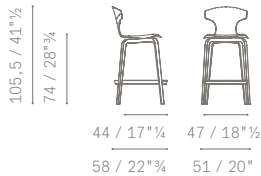

**Functions.**

- 1 - 360° rotation
- 2 - Height-adjusting with gas springs controlled by a chromed steel lever placed under the seat shell.

**Removability.** Not possible.

5559001

5559101

5559091

5559090

5559091