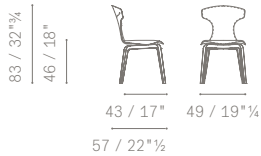

Sfoderabilità. Non prevista per nessun modello della collezione.

CHAIR, ARMCHAIR, H 66 AND H 74 STOOLS

Legs. Made of solid ash wood with black nylon spacers. The stools features plastic caps and a metal sheet with a gunmetal grey finish which protects the upper part of the tubular footrest.

Legs finishes.

- Ash in a wenge stain (32)
- Ash in a moka stain (61)

Special additional finishes with extra charge:

- Ash stained according to sample
- Ash lacquered in a RAL colour according to sample.

In these cases there will be an extra charge on the list price and a minimum delivery period of 60 days from the order date and from the date of arrival of customer's colour sample.

COLUMN-BASE STOOL

Base. Made of chrome plated steel, it is composed of a four-brackets joint plate structure, a column, a tubular footrest and a flat round base. The joint plate, which features black nylon spacers, secures the shell to the base. The tubular footrest features a diamond-shaped knurled effect. The upper part of the column (above the footrest) is upholstered in leather or saddle-leather matching the shell upholstery. Felt pads protect the floor.

Functions.

1. 1 - 360° rotation
2. 2 - Height-adjusting with gas springs controlled by a chromed steel lever placed under the seat shell.

Removability. Not possible.

5559001