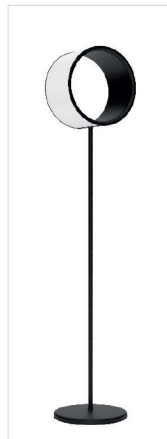

9405.20.99 | 0,285 m³ | 7,30 kg

Art. nr

LI35

Lamp

black 5140