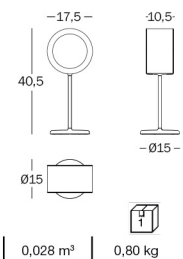

9405.20.99 | 0,028 m<sup>3</sup> | 0,80 kg

### Floor lamp S, (H. 111cm).

Base in painted die-cast aluminium. Stemp in painted steel tube.  
Light source included: 252 Mid Power Led 3000K  
CRI90 1200 Lm power 9W.  
Touch switch with dimmer function.  
Power supply included.  
Cable length: 2m.

9405.20.99 | 0,079 m<sup>3</sup> | 2,58 kg