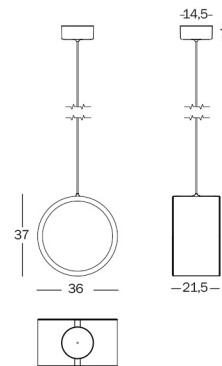

9405.20.99 | 0,084 m³ | 4,89 kg

Art. nr

LI45

Lamp

black 5140