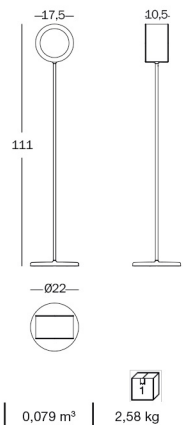

### Table lamp.

Base in painted die-cast aluminium. Stemp in painted steel tube.  
Light source included: 252 Mid Power Led 3000K  
CRI90 1200 Lm power 9W.  
Touch switch with dimmer function.  
Power supply included.  
Cable length: 2m.

9405.20.99 | 0,028 m<sup>3</sup> | 0,80 kg

### Floor lamp S, (H. 111cm).

Base in painted die-cast aluminium. Stemp in painted steel tube.  
Light source included: 252 Mid Power Led 3000K  
CRI90 1200 Lm power 9W.  
Touch switch with dimmer function.  
Power supply included.  
Cable length: 2m.

9405.20.99 | 0,079 m<sup>3</sup> | 2,58 kg