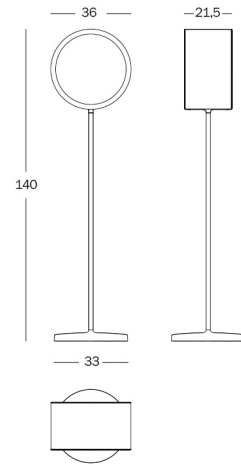

### Floor lamp S, (H. 111cm).

Base in painted die-cast aluminium. Stemp in painted steel tube.  
Light source included: 252 Mid Power Led 3000K  
CRI90 1200 Lm power 9W.  
Touch switch with dimmer function.  
Power supply included.  
Cable length: 2m.

## Technical sheet Scheda tecnica

#### Floor lamp M, (H. 140cm).

Base in painted die-cast aluminium. Stemp in painted steel tube.  
Light source included: 1406 Mid Power Led 3000K  
CRI90 5000 Lm potenza 30W.  
Touch switch with dimmer function.  
Power supply included.  
Cable length: 2m.