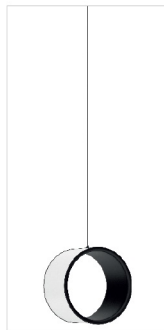

9405.20.99 | 0,084 m³ | 4,89 kg

Art. nr

LI45

Lamp

black 5140