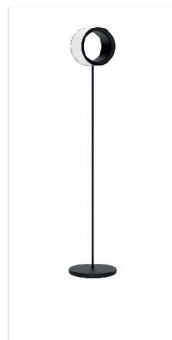

### Table lamp.

Base in painted die-cast aluminium. Stemp in painted steel tube.  
Light source included: 252 Mid Power Led 3000K  
CRI90 1200 Lm power 9W.  
Touch switch with dimmer function.  
Power supply included.  
Cable length: 2m.

### Floor lamp S, (H. 111cm).

Base in painted die-cast aluminium. Stemp in painted steel tube.  
Light source included: 252 Mid Power Led 3000K  
CRI90 1200 Lm power 9W.  
Touch switch with dimmer function.  
Power supply included.  
Cable length: 2m.