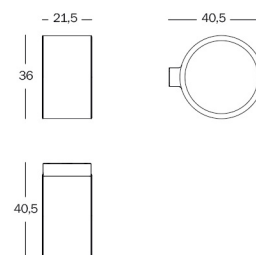

MAGIS

Technical sheet Scheda tecnica

Lost

Design Brogliato Traverso, 2021

Collection of lamps. Made up of table, floor, suspension, wall and ceiling lighting devices. Lamp body in painted ABS. Multi-led diffuser in PMMA (polymethylmethacrylate), especially designed to avoid Multi Shadow effect and dazzle.

Wall and ceiling lamp S.

Light source included: 252 Mid Power Led 3000K
CRI90 1200 Lm power 9W.
Power supply included.

9405.20.99 | 0,023 m³ | 0,52 kg

Art. nr

LI50

Wall and ceiling lamp L.

Light source included: 1406 Mid Power Led 3000K
CRI90 5000 Lm power 30W
Power supply included.

9405.20.99 | 0,084 m³ | 2,10 kg

Art. nr

LI55

Lamp

black 5140