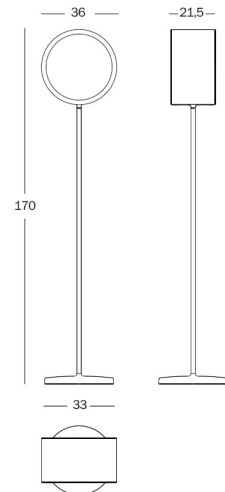

### Floor lamp S, (H. 111cm).

Base in painted die-cast aluminium. Stemp in painted steel tube.  
Light source included: 252 Mid Power Led 3000K  
CRI90 1200 Lm power 9W.  
Touch switch with dimmer function.  
Power supply included.  
Cable length: 2m.

#### Floor lamp M, (H. 140cm).

Base in painted die-cast aluminium. Stemp in painted steel tube.  
Light source included: 1406 Mid Power Led 3000K  
CRI90 5000 Lm potenza 30W.  
Touch switch with dimmer function.  
Power supply included.  
Cable length: 2m.

9405.20.99 | 0,233 m³ | 7,10 kg

#### Floor lamp L, (H. 170cm).

Base in painted die-cast aluminium. Stemp in painted steel tube.  
Light source included: 1406 Mid Power Led 3000K  
CRI90 5000 Lm potenza 30W  
Touch switch with dimmer function.  
Power supply included.  
Cable length: 2m.