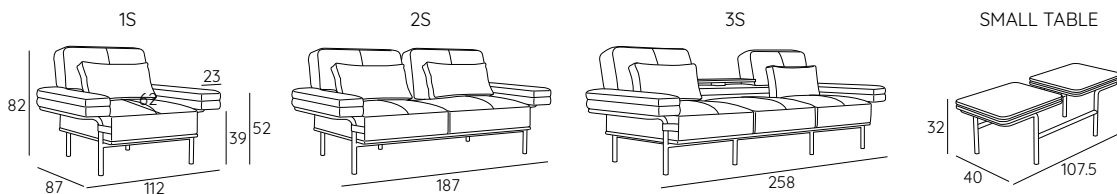

- 1 - dacron® fiber 100 gr;
- 2 - high resilience polyurethane foam of different densities;
- 3 - structural frame in plywood;
- 4 - laquered base in iron.

DIMENSIONS:

BASES:

COLOUR BASE:

<https://adrenalina.it/leo/>

adrenalina
WE ARE DIFFERENT!

LEO

DESIGN DARIA ZINOVATNAYA

TECHNICAL DETAILS:

Removable cover: NO	kg	m ³	mts
LEO 1S	/	0.77	6.00
LEO 2S	/	1.31	12.00
LEO 3S	/	1.75	13.00
LEO 3S WITH SMALL TABLE	/	1.75	14.00
LEO SMALL TABLE	/	0.37	