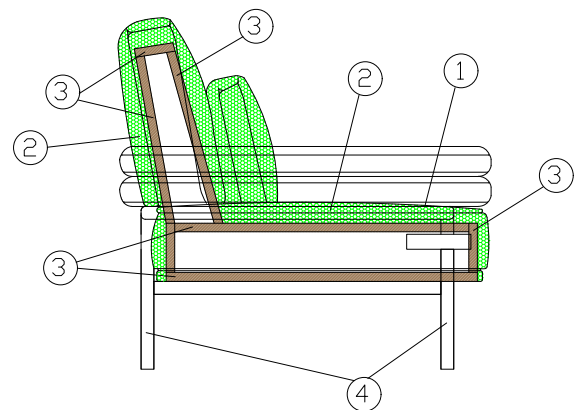

LEO

DESIGN **DARIA ZINOVATNAYA**

Leo has a soul connected to the Russian avant-gardes of the early 1900s. The play of full and empty spaces on the sofa lightens the visual impact and attracts the eye to investigate the shapes in detail. The rigorous geometries, materials and colors of Leo trace typical features of constructivism, alternating physical materials, i.e. the supporting structure in iron, with intellectual materials, or the use of color, which freely borders on a supremacist conception, with geometric shapes at the limit of the abstract.

- 1 - dacron® fiber 100 gr;
- 2 - high resilience polyurethane foam of different densities;
- 3 - structural frame in plywood;
- 4 - laquered base in iron.

DIMENSIONS:

BASES:

COLOUR BASE:

<https://adrenalina.it/leo/>

adrenalina
WE ARE DIFFERENT!

LEO

DESIGN DARIA ZINOVATNAYA

TECHNICAL DETAILS:

Removable cover: NO	kg	m ³	mts
LEO 1S	/	0.77	6.00
LEO 2S	/	1.31	12.00
LEO 3S	/	1.75	13.00
LEO 3S WITH SMALL TABLE	/	1.75	14.00
LEO SMALL TABLE	/	0.37	

- 1 - fibra di dacron® 100 gr;
- 2 - poliuretano espanso indeformabile di diverse densità;
- 3 - telaio in multistrato di legno;
- 4 - base in metallo.

DIMENSIONI:

BASI:

COLORI BASE:

<https://adrenalina.it/leo/>