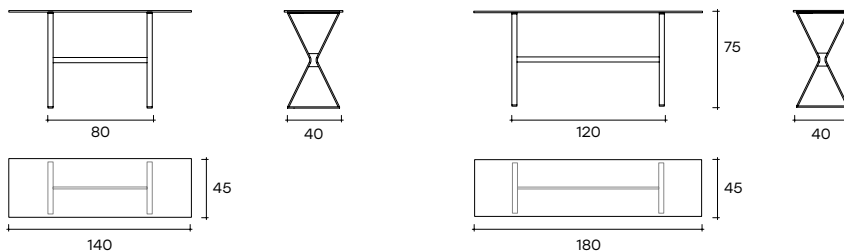

Console with 12 mm fused, tempered and back-lacquered glass top with metallic paints. Top available also in marble. Painted metal base, Lava Grey finish.

portata sul piano: 50 kg
load capacity on top: 50 kg

dimensioni L, P, H dimensions L, W, H (cm)	COD./CODE	L	P/W	H	peso netto net weight (kg)	peso lordo gross weight (kg)	volume imballo package volume (m ³)
Consolle con piano in vetro fuso retroverniciato con tinte metallizzate Cat.2. <i>Console with fused glass top, back-painted with metallic paints Cat.2.</i>	HP-CO140 /VF- _	140	45	75	37	64	0,27
	HP-CO180 /VF- _	180	45	75	43	72	0,30
Consolle con piano in marmo Cat.M1. <i>Console with marble top, Cat.M1.</i>	HP-CO140/M1- _	140	45	75	53	81	0,27
	HP-CO180/M1- _	180	45	75	63	91	0,30
Consolle con piano in marmo Cat.M2. <i>Console with marble top, Cat.M2.</i>	HP-CO140/M2- _	140	45	75	53	81	0,27
	HP-CO180/M2- _	180	45	75	63	91	0,30

Per misure custom Base L 80 cm: min. 100x45 cm - max. 140x60 cm. / **L 120 cm:** min. 145x45 cm - max. 180x60 cm.

For custom dimension Base L 80 cm: min. 100x45 cm - max. 140x60 cm. / **L 120 cm:** min. 145x45 cm - max. 180x60 cm.