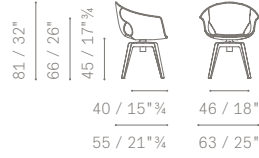

**Removability.** Not possible.

**Aesthetic details.** The visible stitching, which runs along the perimeter, creates an elegant, decorative effect.

**In the same collection.**  
Ginger Ale

5542101

5542101