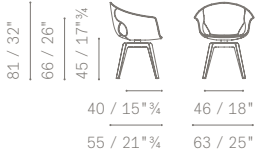

5542101

5542101

Upholstery | Pelle Frau® leather: Rivestimento | In Pelle Frau®:

Pelle Frau® Century