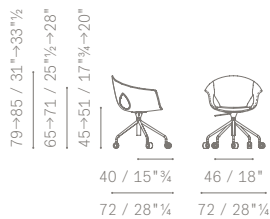

- Fixed
- Swivel

The swivel version is equipped with a shock-absorbing device and automatically returns to the starting position.

In the same collection.

Ginger

5542102

5542017

5542017

5542018