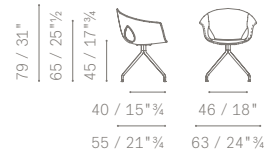

- Fixed
- Swivel

The swivel version is equipped with a shock-absorbing device and automatically returns to the starting position.

In the same collection.

Ginger

5542102

5542017

5542017

5542018