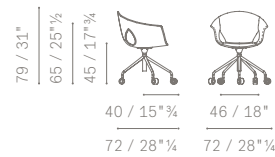

- Fixed
- Swivel

The swivel version is equipped with a shock-absorbing device and automatically returns to the starting position.

In the same collection.

Ginger

5542102

5542017

5542017

5542018