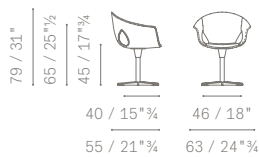

Poltroncina con base a 4 razze. Base in acciaio con puntali orientabili in plastica nera dotati di feltrino.

Poltroncina con base a colonna. Base in acciaio con puntali in plastica nera, in due versioni:

- Fissa
- Girevole

La versione girevole è dotata di dispositivo ammortizzante e rientro automatico in posizione di partenza.

Nella stessa collezione.

Ginger

4-spokes base armchair. Steel base with adjustable black plastic caps with felt pads.

Column base armchair. Steel base, with black plastic caps, in two available versions:

- Fixed
- Swivel

The swivel version is equipped with a shock-absorbing device and automatically returns to the starting position.

In the same collection.

Ginger

5542102

5542017

5542017

5542018

5542016