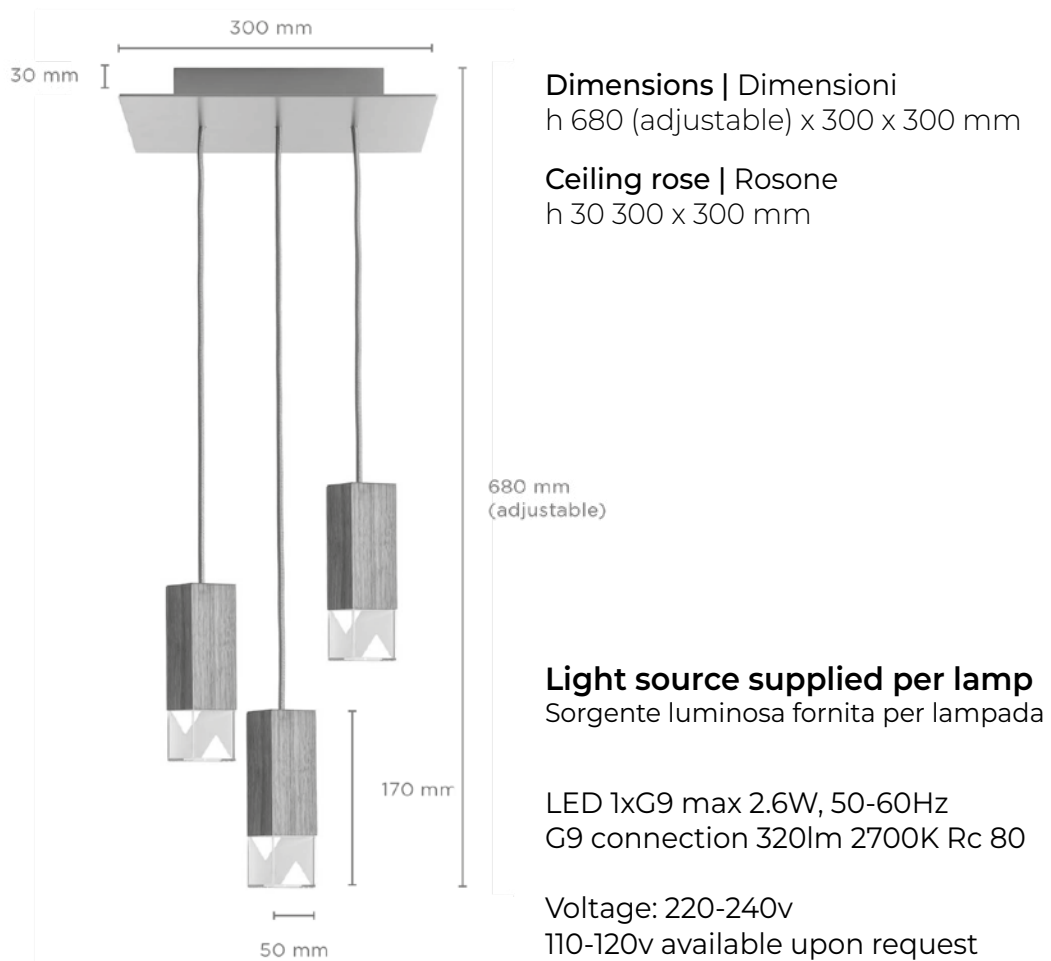

FORMA MINIMA

Technical Specifications

Specifiche tecniche

Chandelier x3

Supplied Accessories

Accessori in dotazione

Adjustable fabric cable per lamp | Cavo in tessuto regolabile per lampada
2 x 0,75 Ø 6,2 mm - Min. length: 2 m

Mounting kit: Screws (4x) UX Fischer | Kit di montaggio: viti (4x) UX Fischer
Ø 6 mm x 30 mm, (1x) Anchor Fischer